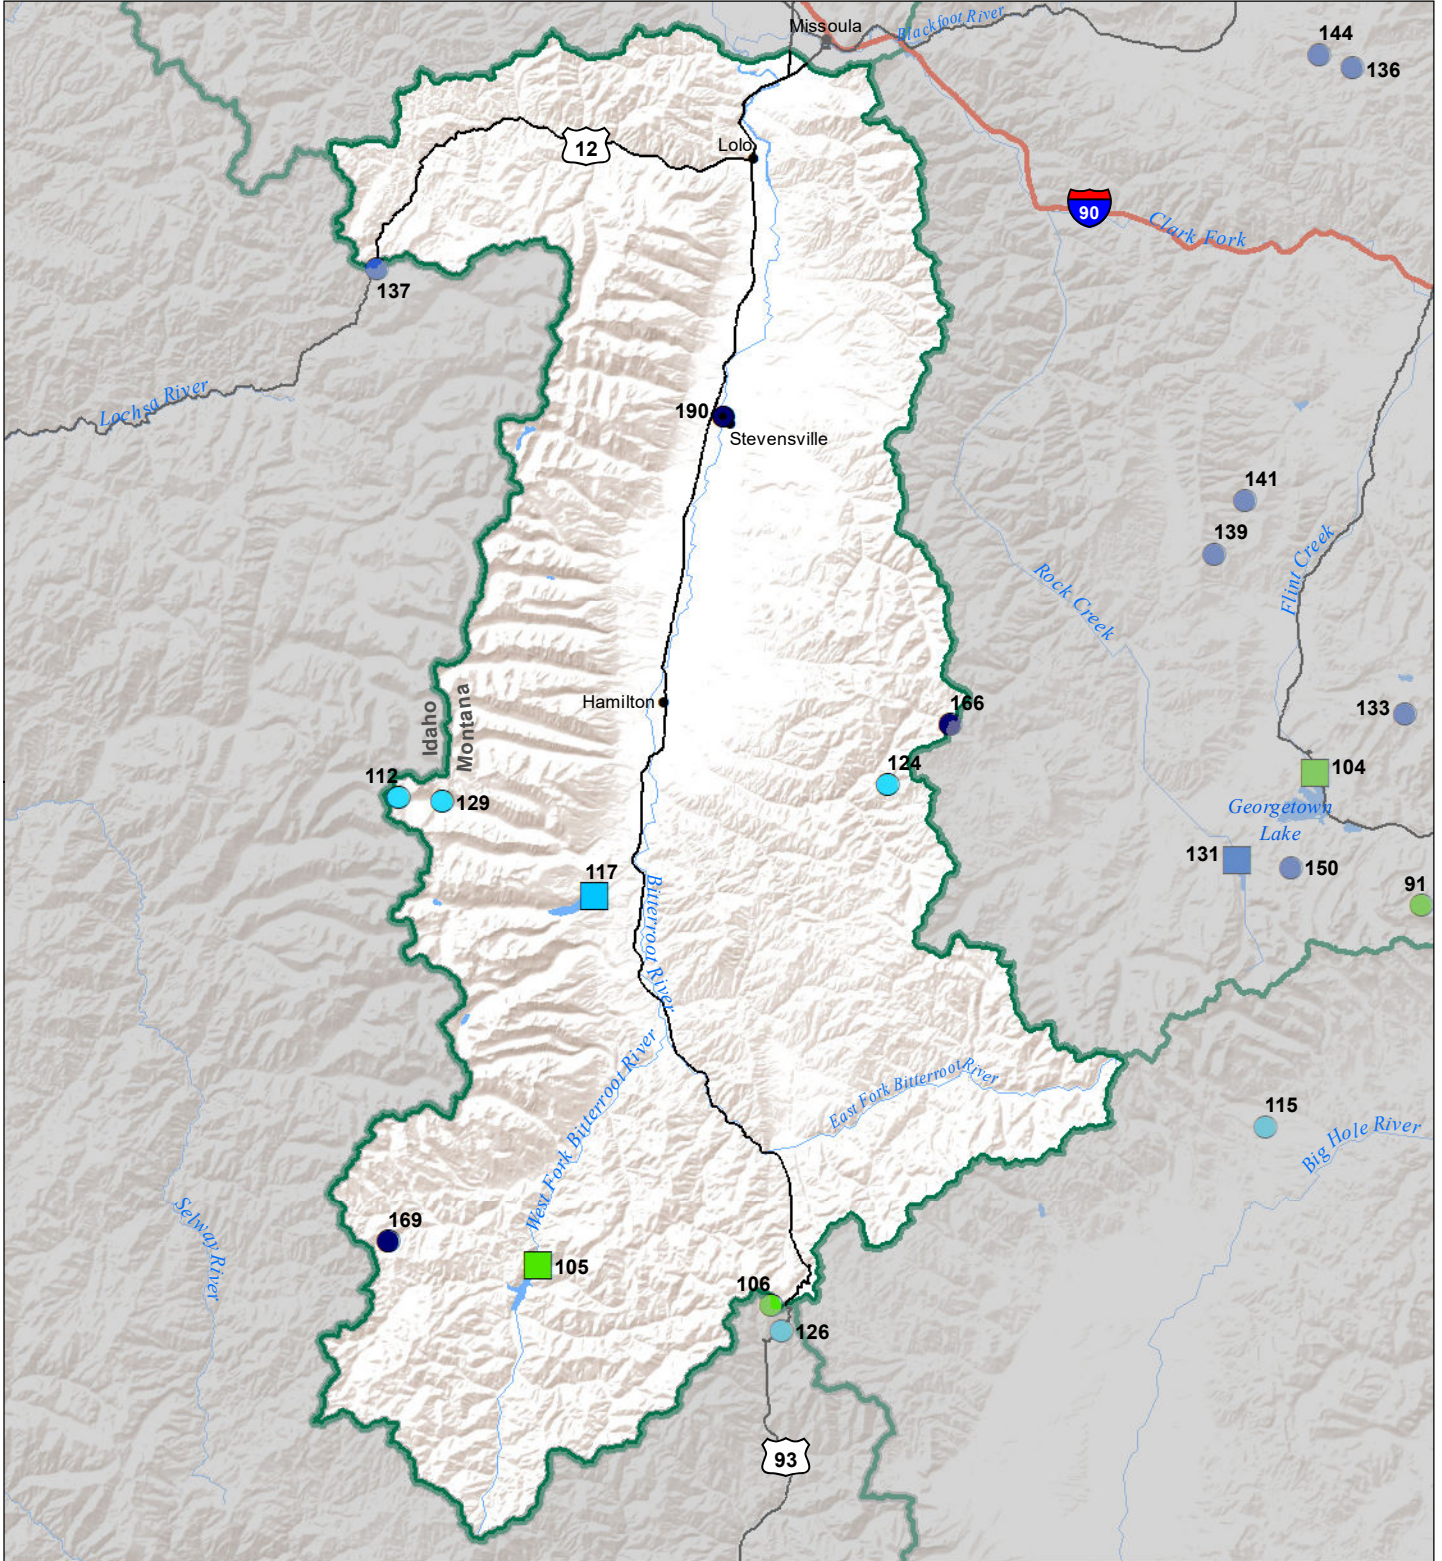

Bitterroot River Basin Monthly Precipitation and Reservoir Levels Percentage of Normal June 1, 2020 (May 1, 2020 - June 1, 2020)

Precipitation Percent of Normal

SNOTEL		COOP/ACIS	
● > 150%	● 71 - 90%	● > 150%	● 71 - 90%
● 131 - 150%	● 51 - 70%	● 131 - 150%	● 51 - 70%
● 111 - 130%	● 1 - 50%	● 111 - 130%	● 1 - 50%
● 91 - 110%		● 91 - 110%	

Reservoirs Percent of Normal

■ > 150%
■ 131 - 150%
■ 111 - 130%
■ 91 - 110%
■ 71 - 90%
■ 51 - 70%
■ 1 - 50%