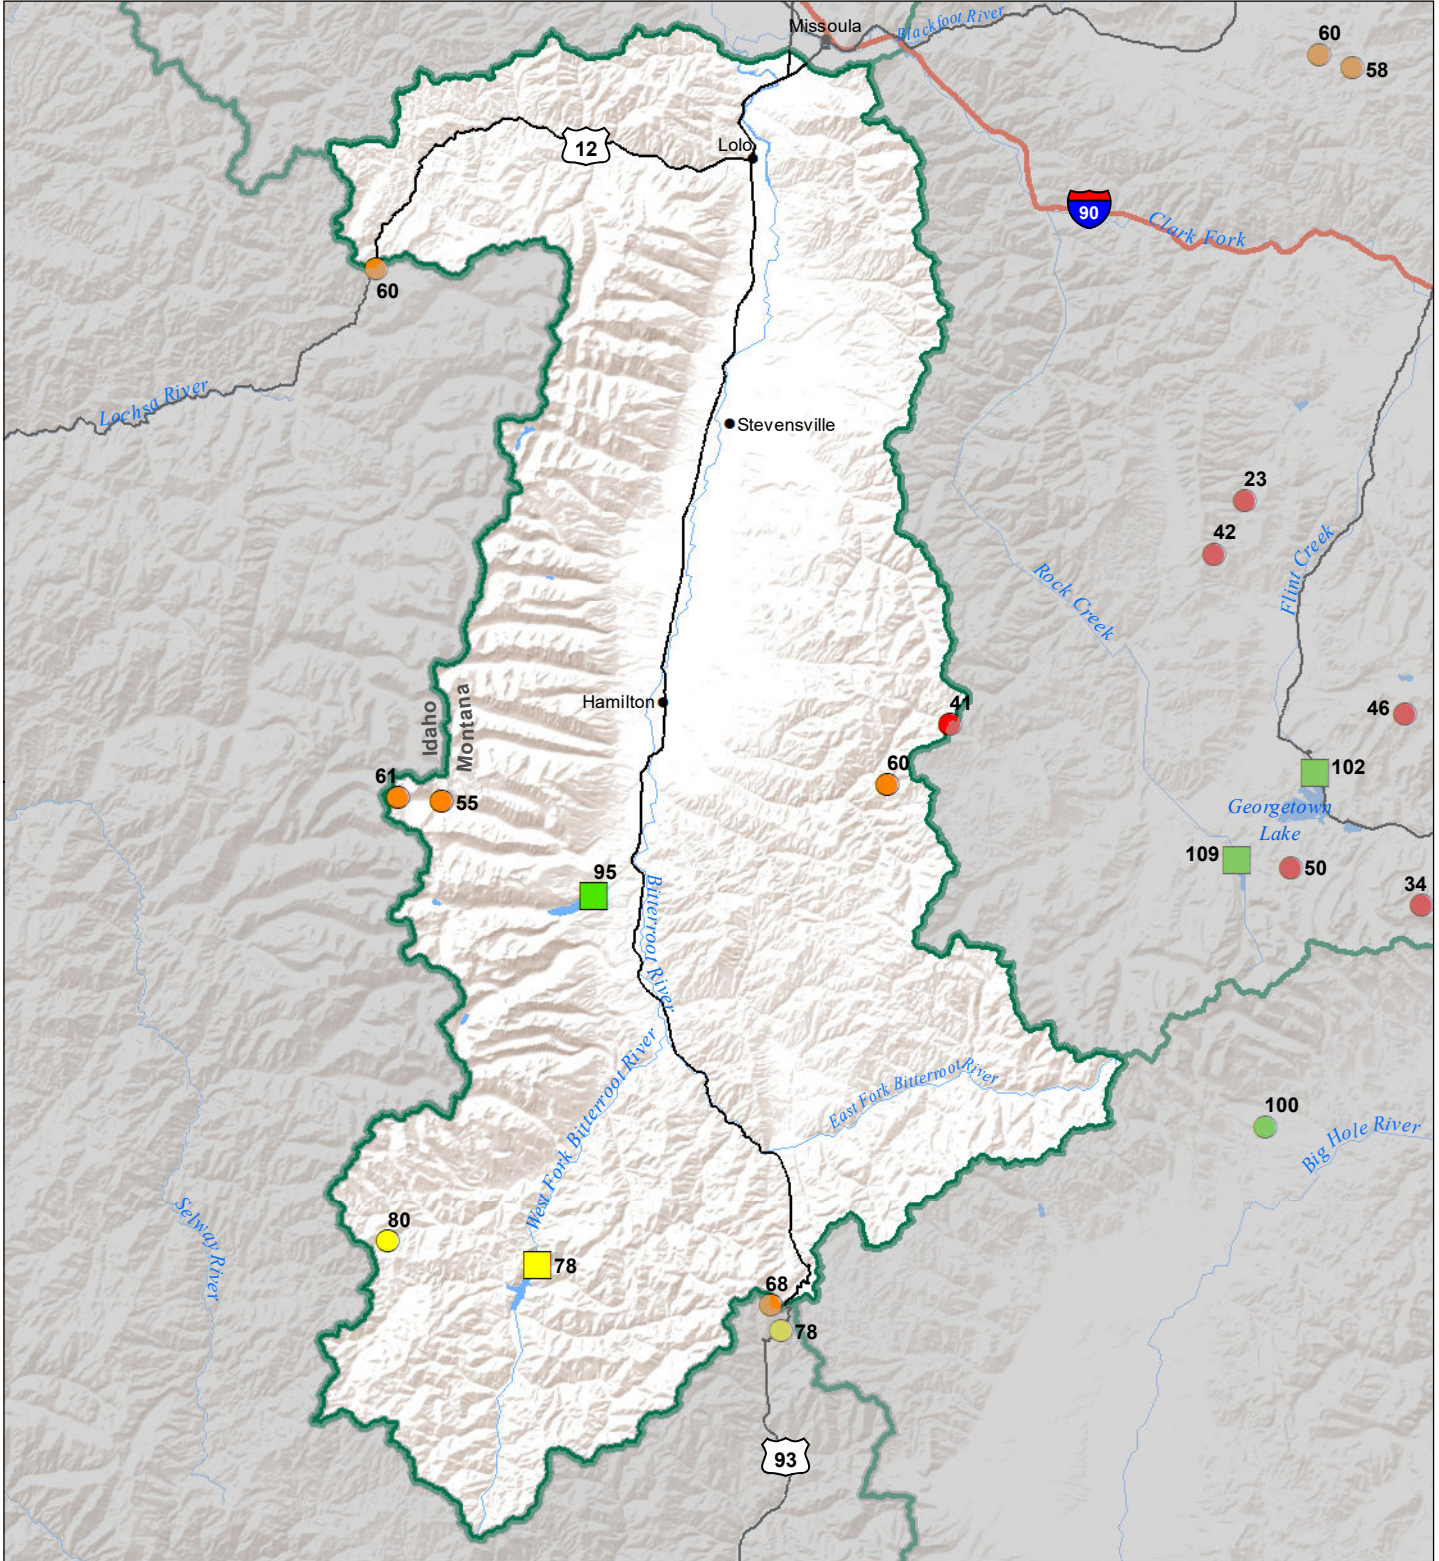

Bitterroot River Basin

Monthly Precipitation and Reservoir Levels Percentage of Normal

April 1, 2020 (March 1, 2020 - April 1, 2020)

Precipitation Percent of Normal

SNOTEL		COOP/ACIS	
● > 150%	● 71 - 90%	● > 150%	● 71 - 90%
● 131 - 150%	● 51 - 70%	● 131 - 150%	● 51 - 70%
● 111 - 130%	● 1 - 50%	● 111 - 130%	● 1 - 50%
● 91 - 110%		● 91 - 110%	

Reservoirs Percent of Normal

■ > 150%
■ 131 - 150%
■ 111 - 130%
■ 91 - 110%
■ 71 - 90%
■ 51 - 70%
■ 1 - 50%