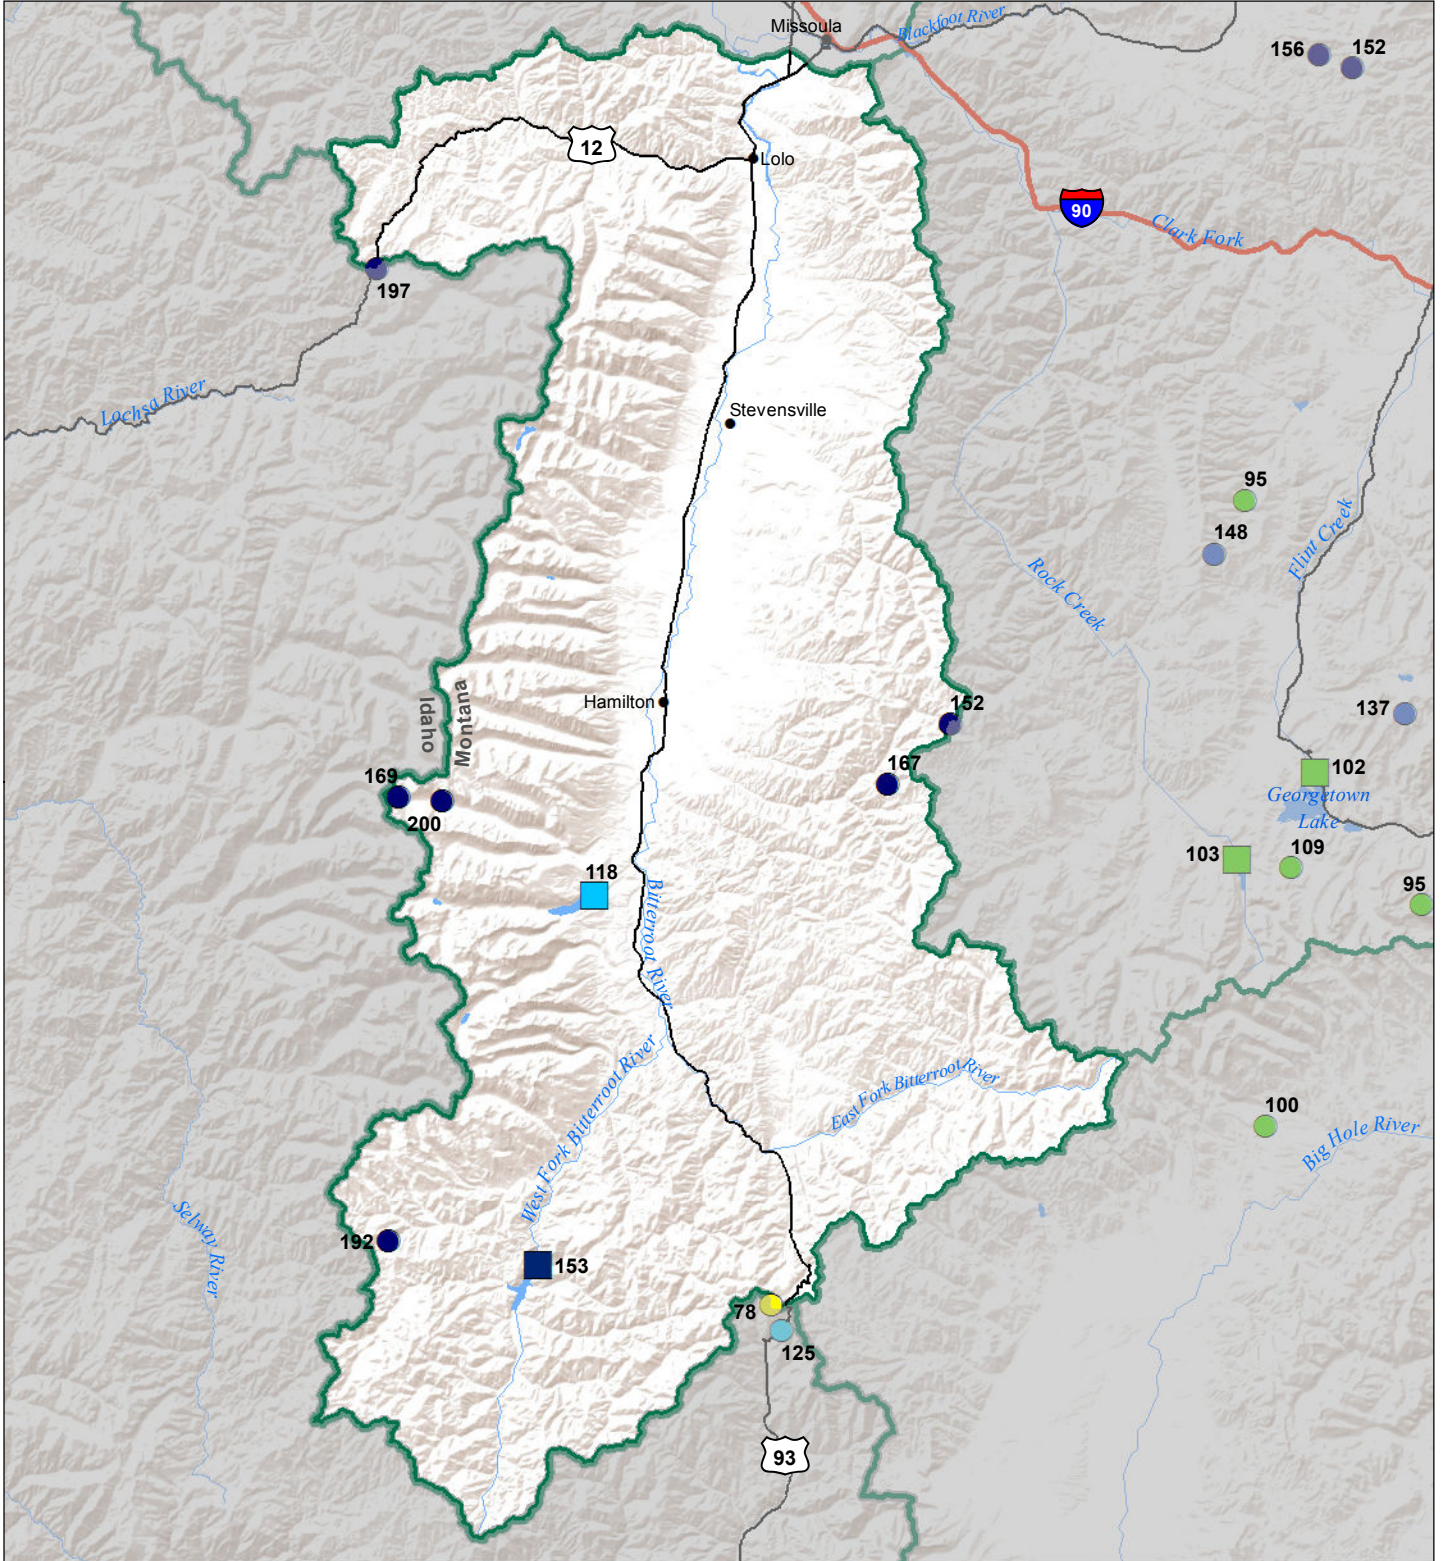

Bitterroot River Basin Monthly Precipitation and Reservoir Levels Percentage of Normal May 1, 2019 (April 1, 2019 - May 1, 2019)

Precipitation Percent of Normal

SNOTEL

- > 150%
- 131 - 150%
- 111 - 130%
- 91 - 110%
- 71 - 90%
- 51 - 70%
- 1 - 50%

COOP/ACIS

- > 150%
- 131 - 150%
- 111 - 130%
- 91 - 110%
- 71 - 90%
- 51 - 70%
- 1 - 50%

Reservoirs Percent of Normal

- > 150%
- 131 - 150%
- 111 - 130%
- 91 - 110%
- 71 - 90%
- 51 - 70%
- 1 - 50%