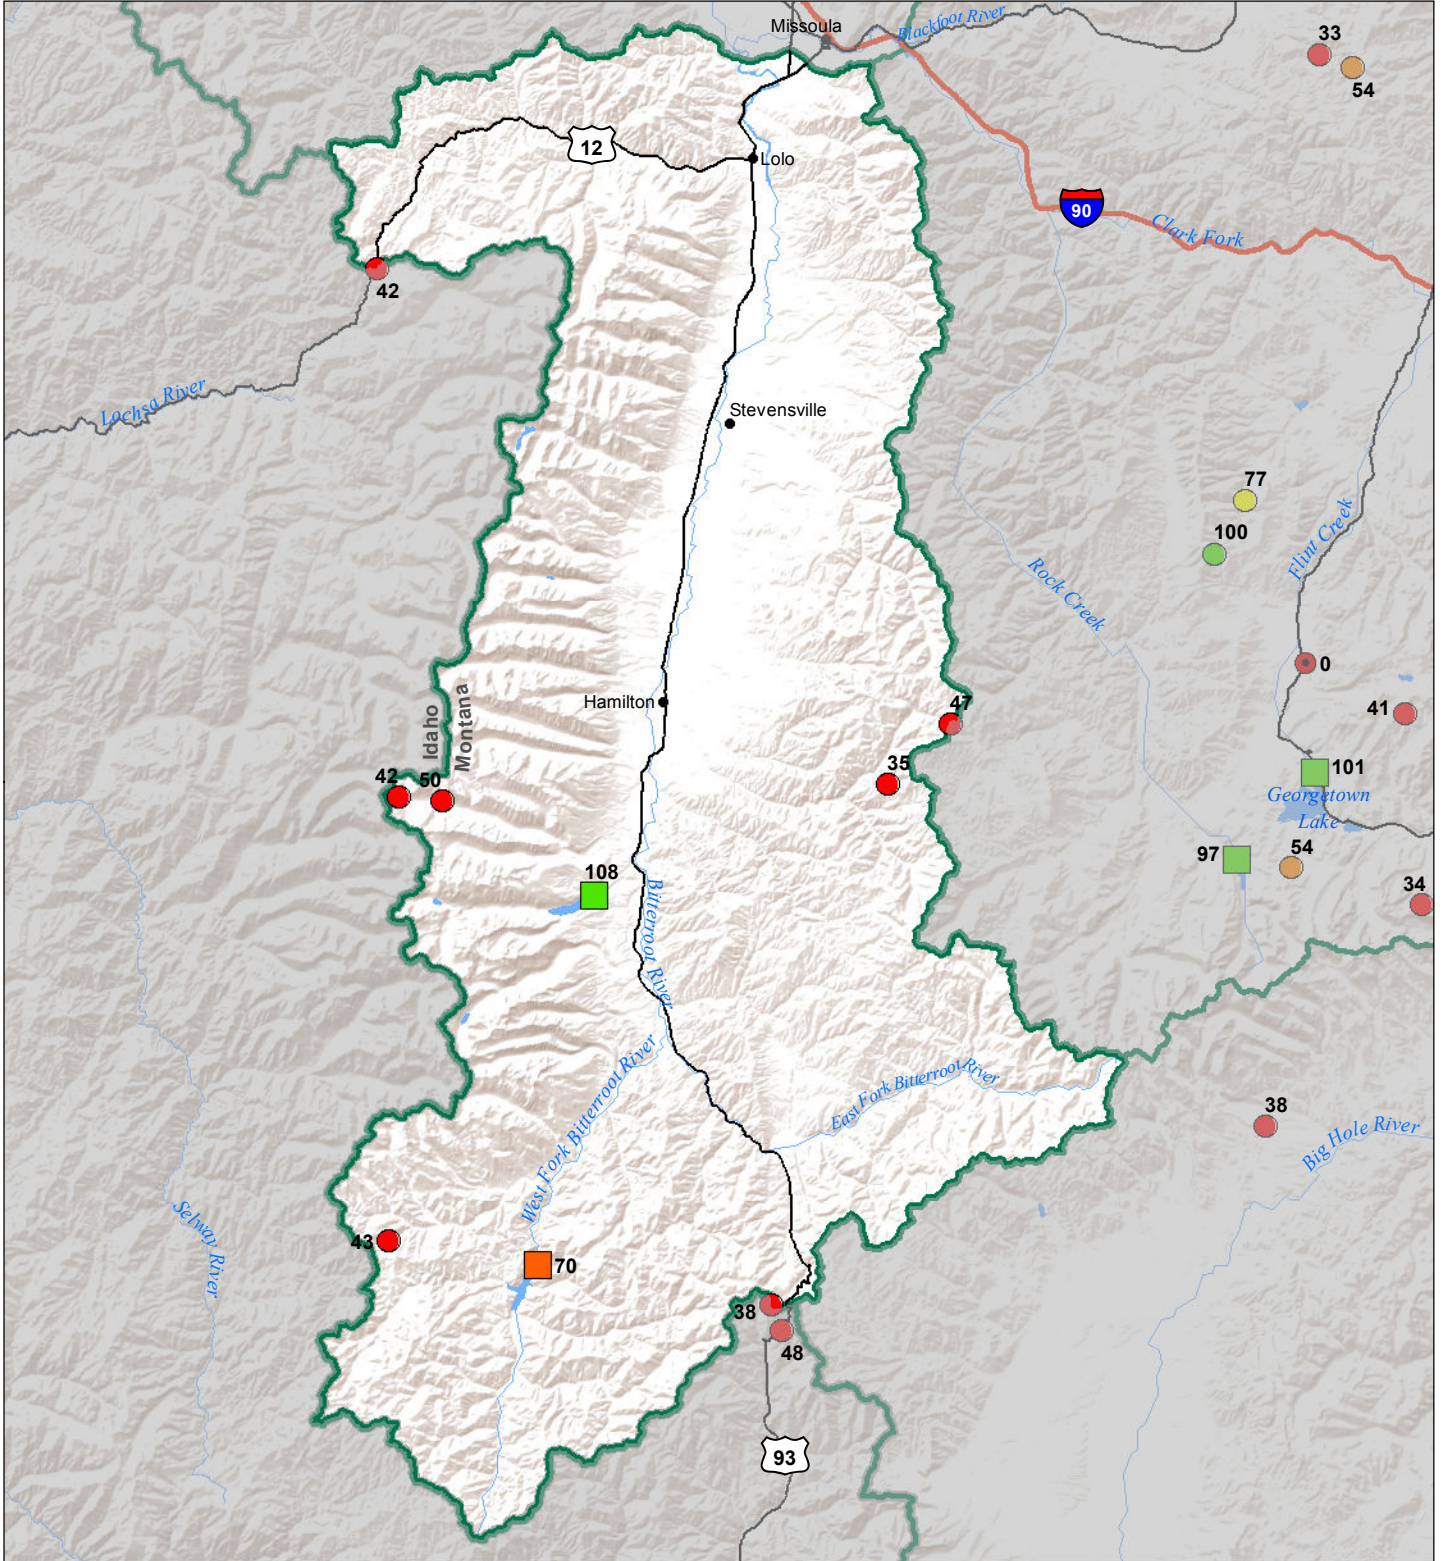

# Bitterroot River Basin Monthly Precipitation and Reservoir Levels Percentage of Normal April 1, 2019 (March 1, 2019 - April 1, 2019)

### Precipitation Percent of Normal

#### SNOTEL

- > 150%
- 131 - 150%
- 111 - 130%
- 91 - 110%
- 71 - 90%
- 51 - 70%
- 1 - 50%

#### COOP/ACIS

- > 150%
- 131 - 150%
- 111 - 130%
- 91 - 110%
- 71 - 90%
- 51 - 70%
- 1 - 50%