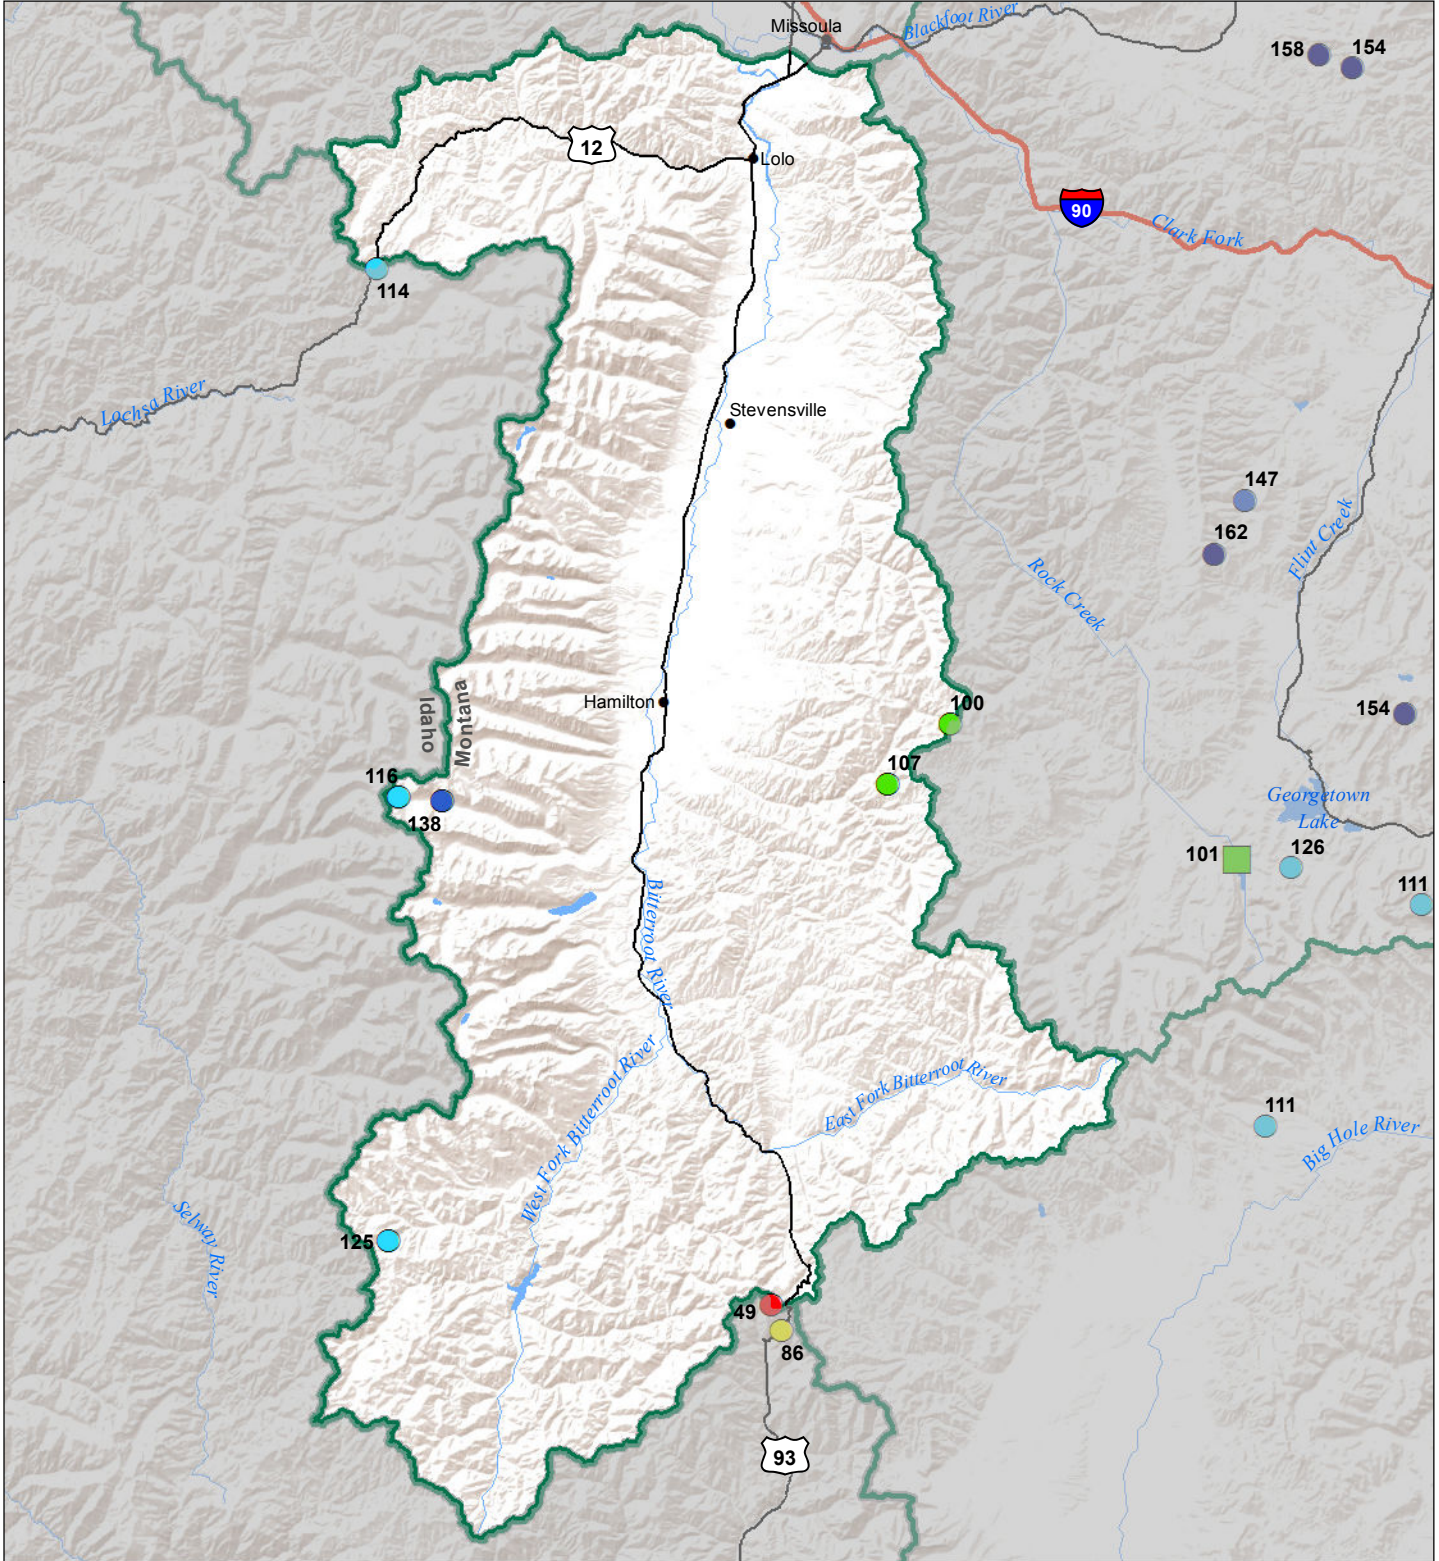

Bitterroot River Basin

Monthly Precipitation and Reservoir Levels

Percentage of Normal

December 1, 2018 (November 1, 2018 - December 1, 2018)

Precipitation Percent of Normal

SNOTEL

- > 150%
- 131 - 150%
- 111 - 130%
- 91 - 110%
- 71 - 90%
- 51 - 70%
- 1 - 50%

COOP/ACIS

- > 150%
- 131 - 150%
- 111 - 130%
- 91 - 110%
- 71 - 90%
- 51 - 70%
- 1 - 50%

Reservoirs Percent of Normal

- > 150%
- 131 - 150%
- 111 - 130%
- 91 - 110%
- 71 - 90%
- 51 - 70%
- 1 - 50%