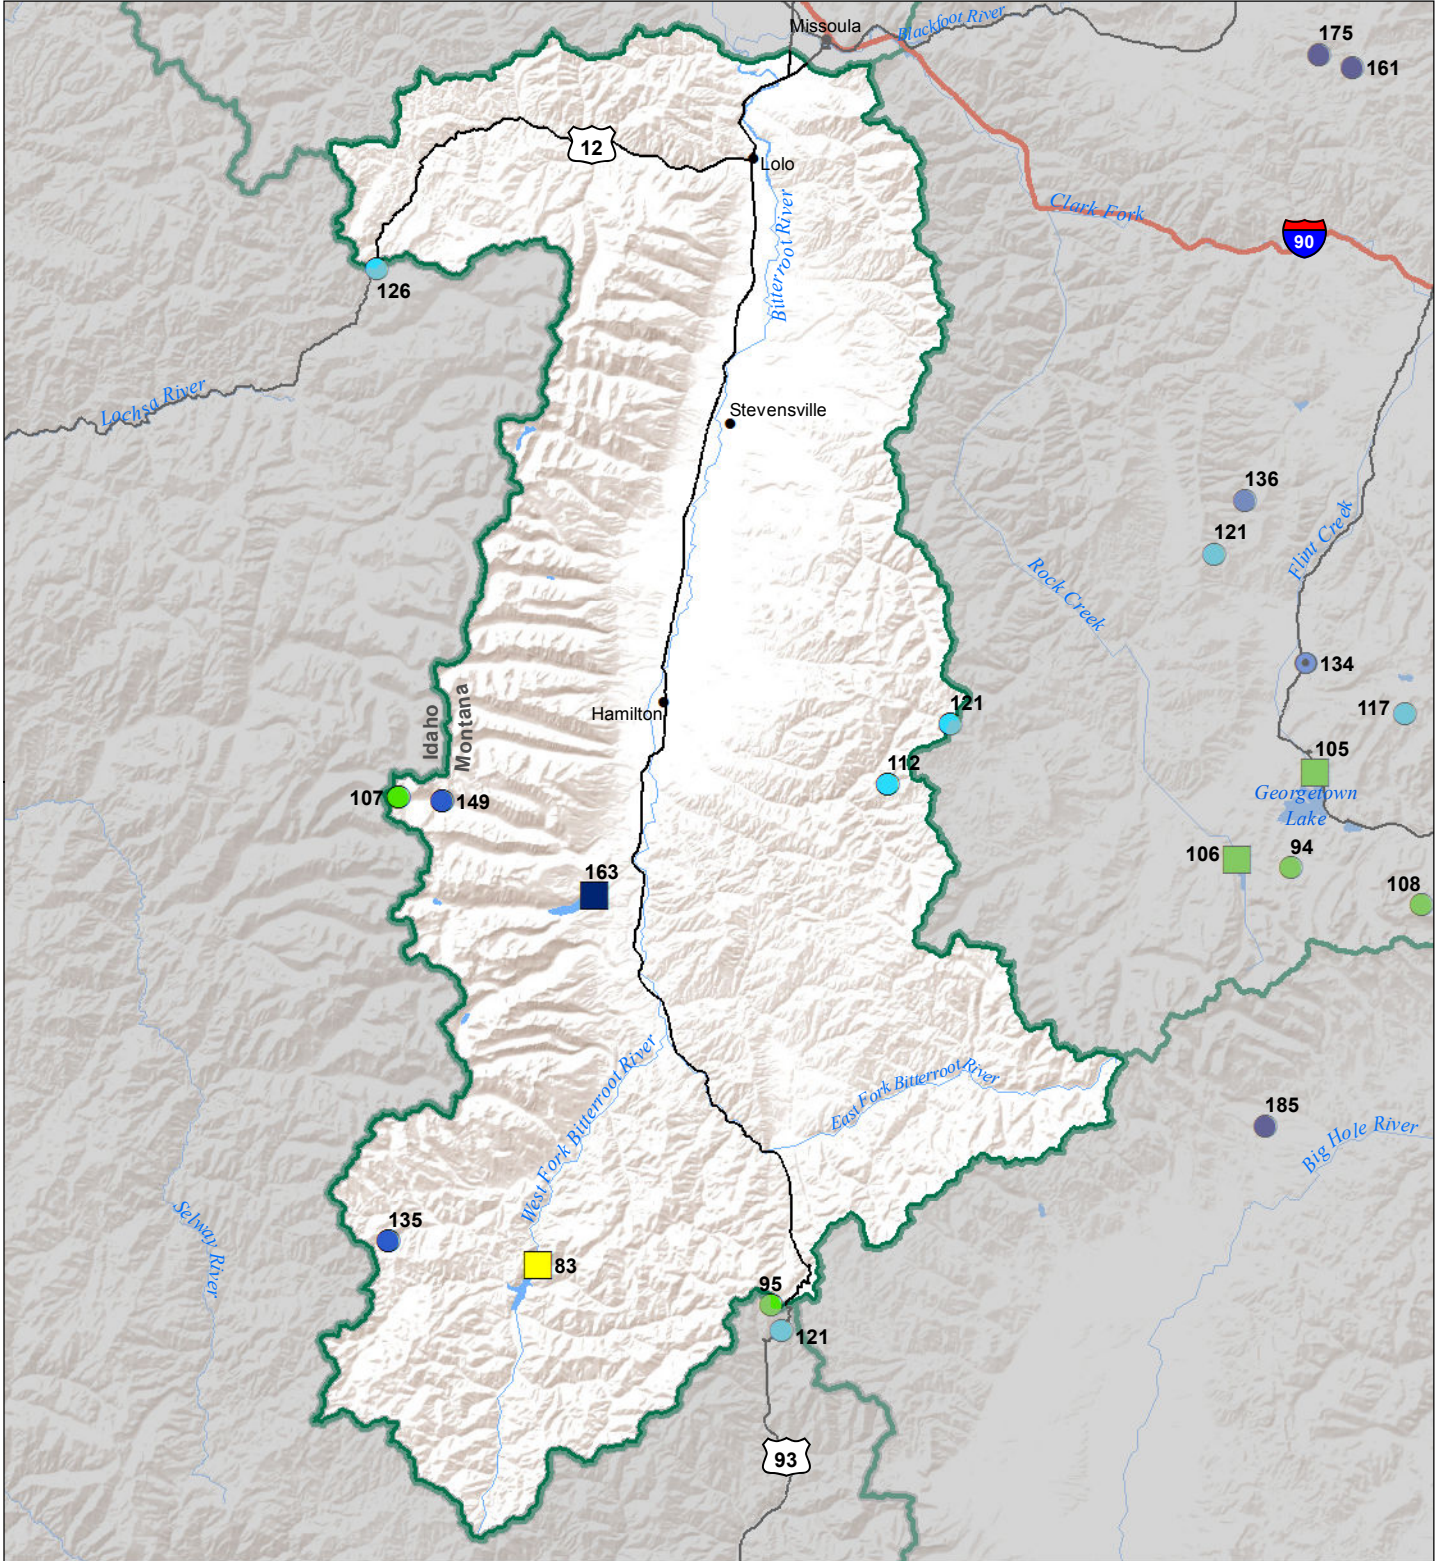

Bitterroot River Basin

Monthly Precipitation and Reservoir Levels

Percentage of Normal

November 1, 2018 (October 1, 2018 - November 1, 2018)

Precipitation Percent of Normal

SNOTEL

- > 150%
- 131 - 150%
- 111 - 130%
- 91 - 110%
- 71 - 90%
- 51 - 70%
- 1 - 50%

COOP/ACIS

- > 150%
- 131 - 150%
- 111 - 130%
- 91 - 110%
- 71 - 90%
- 51 - 70%
- 1 - 50%

Reservoirs Percent of Normal

- > 150%
- 131 - 150%
- 111 - 130%
- 91 - 110%
- 71 - 90%
- 51 - 70%
- 1 - 50%