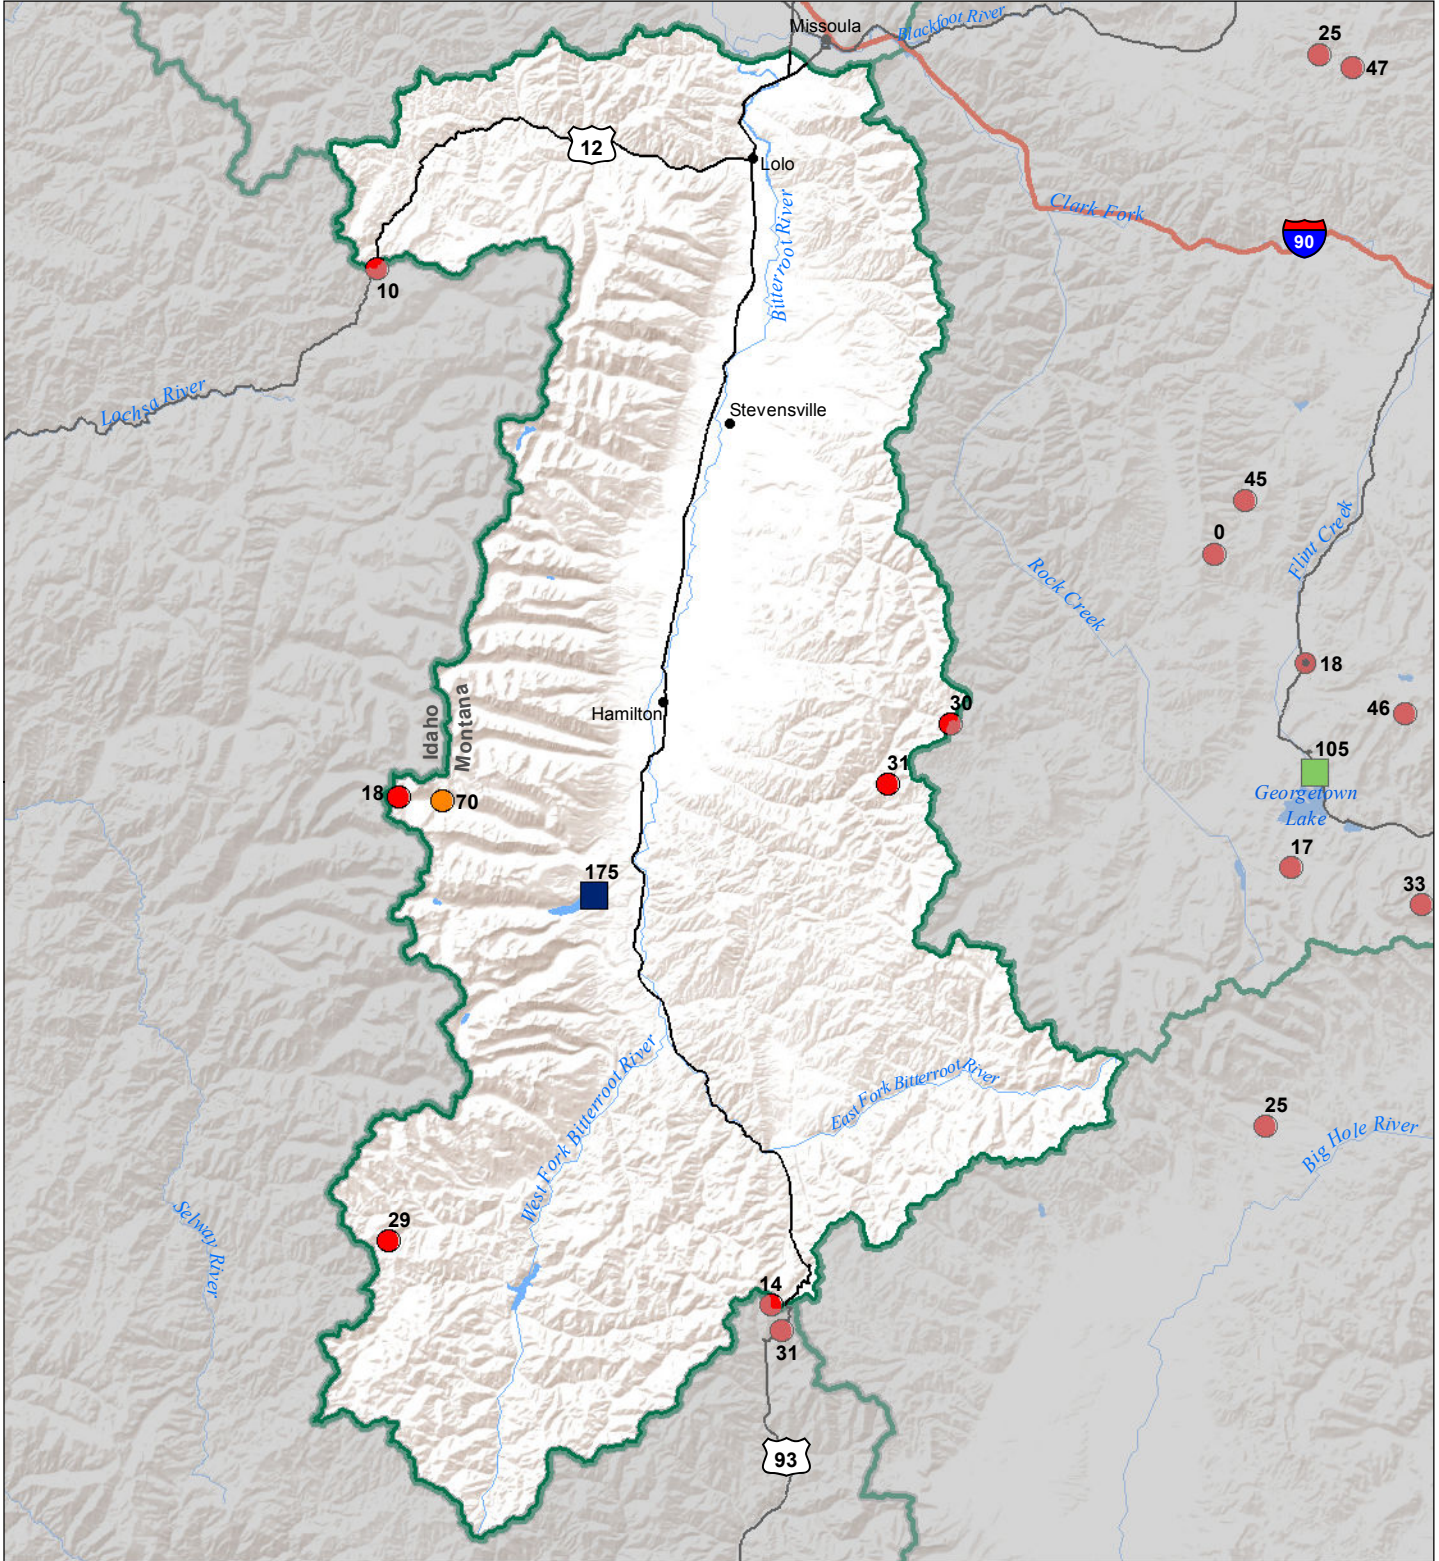

Bitterroot River Basin

Monthly Precipitation and Reservoir Levels

Percentage of Normal

October 1, 2018 (September 1, 2018 - October 1, 2018)

Precipitation Percent of Normal

SNOTEL

- > 150%
- 131 - 150%
- 111 - 130%
- 91 - 110%
- 71 - 90%
- 51 - 70%
- 1 - 50%

COOP/ACIS

- > 150%
- 131 - 150%
- 111 - 130%
- 91 - 110%
- 71 - 90%
- 51 - 70%
- 1 - 50%

Reservoirs Percent of Normal

- > 150%
- 131 - 150%
- 111 - 130%
- 91 - 110%
- 71 - 90%
- 51 - 70%
- 1 - 50%