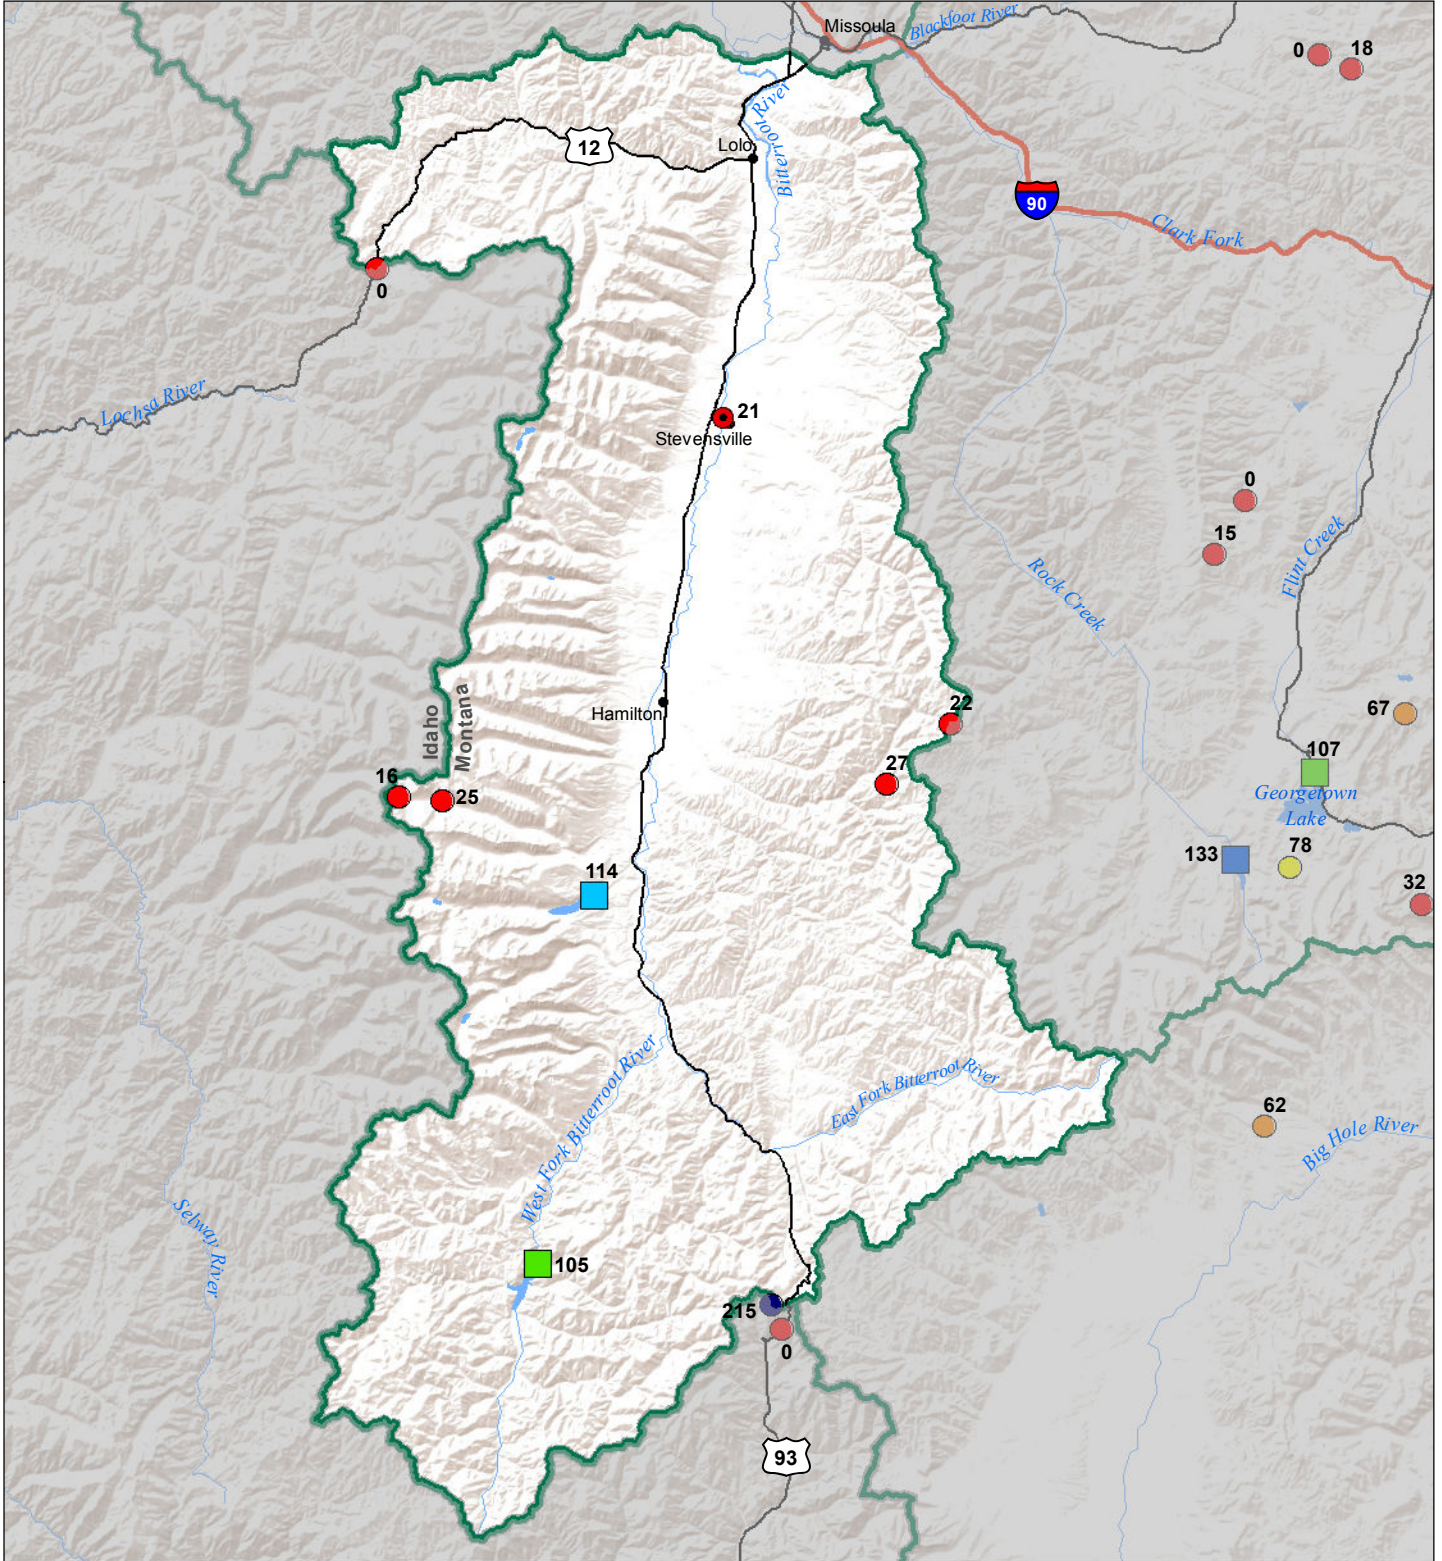

Bitterroot River Basin

Monthly Precipitation and Reservoir Levels

Percentage of Normal

August 1, 2018 (July 1, 2018 - August 1, 2018)

Precipitation Percent of Normal

SNOTEL

- > 150%
- 131 - 150%
- 111 - 130%
- 91 - 110%
- 71 - 90%
- 51 - 70%
- 1 - 50%

COOP/ACIS

- > 150%
- 131 - 150%
- 111 - 130%
- 91 - 110%
- 71 - 90%
- 51 - 70%
- 1 - 50%

Reservoirs Percent of Normal

- > 150%
- 131 - 150%
- 111 - 130%
- 91 - 110%
- 71 - 90%
- 51 - 70%
- 1 - 50%