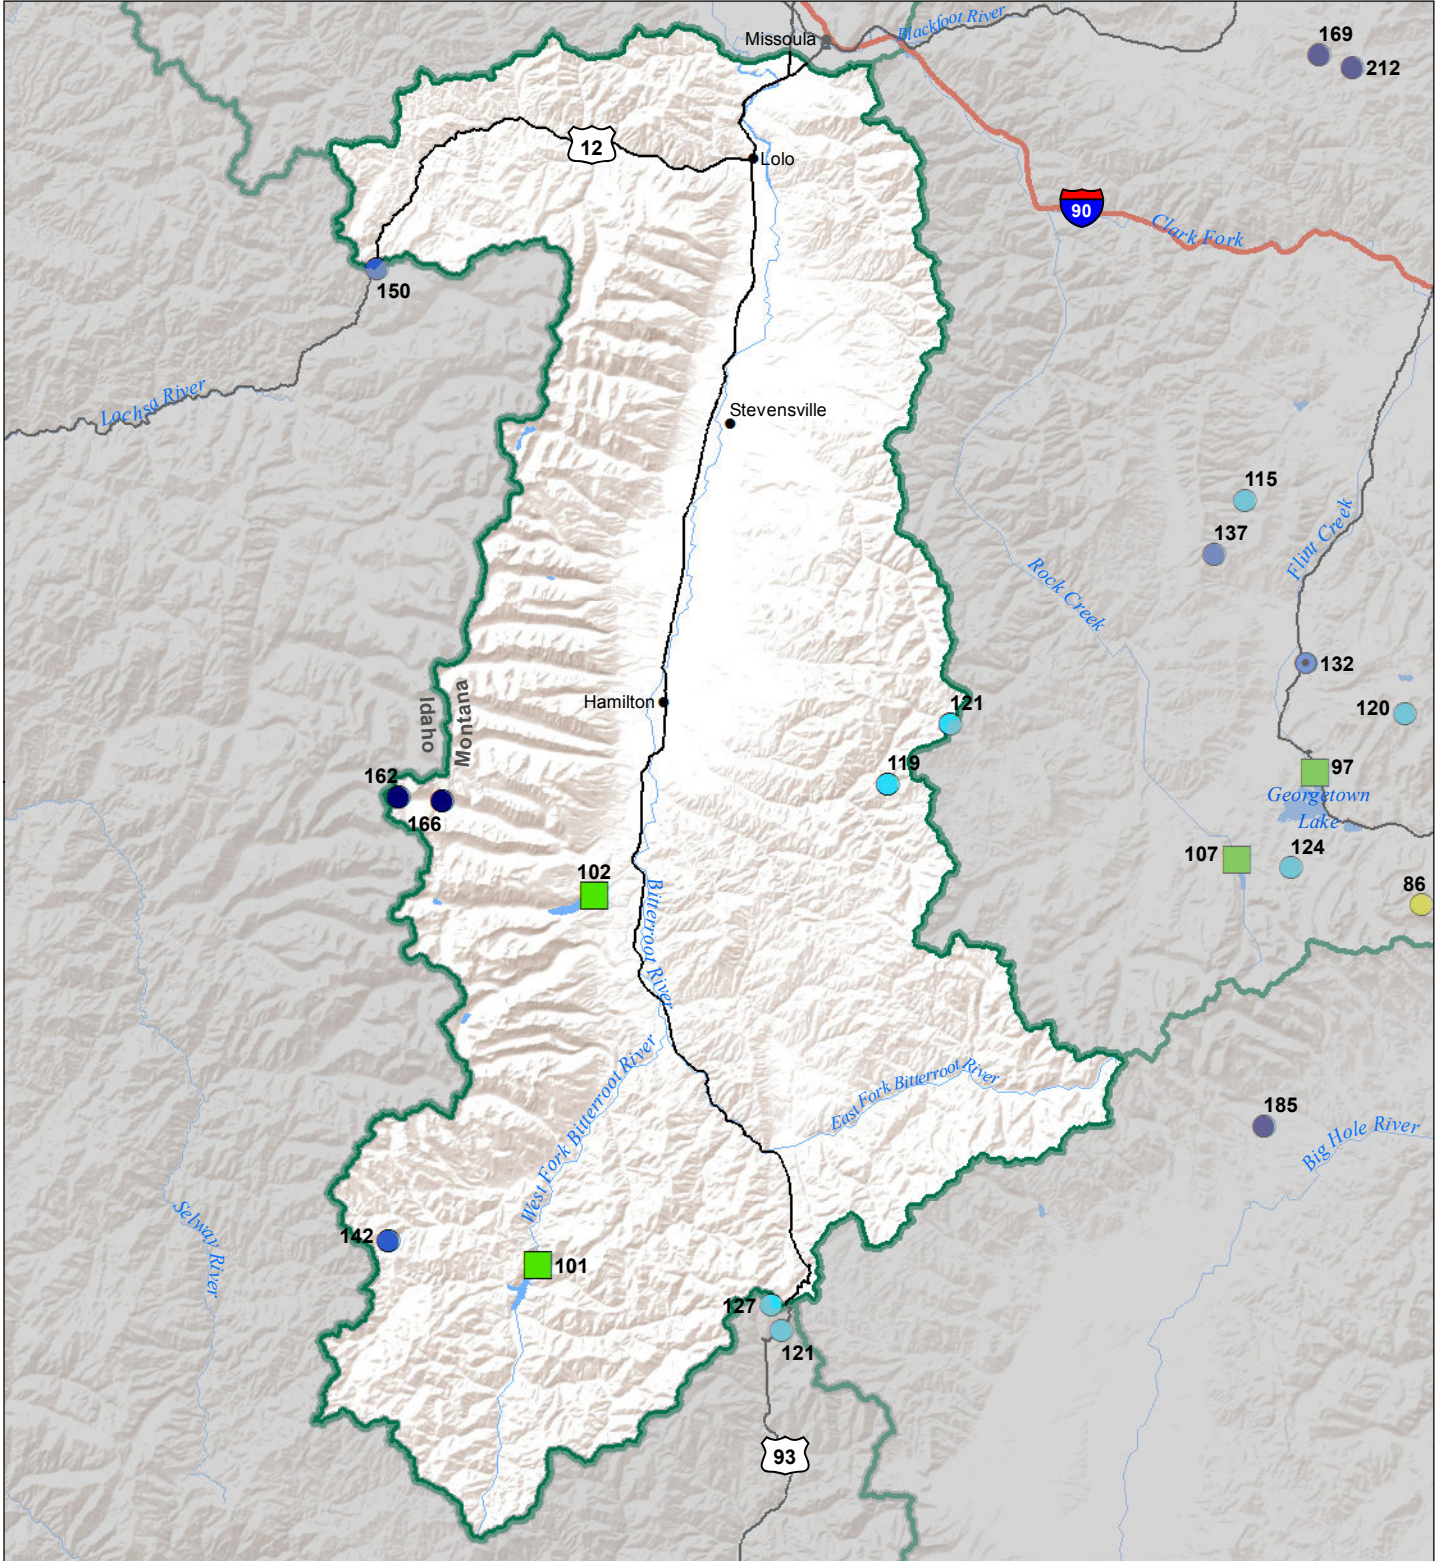

# Bitterroot River Basin

## Monthly Precipitation and Reservoir Levels

### Percentage of Normal

#### May 1, 2018 (April 1, 2018 - May 1, 2018)