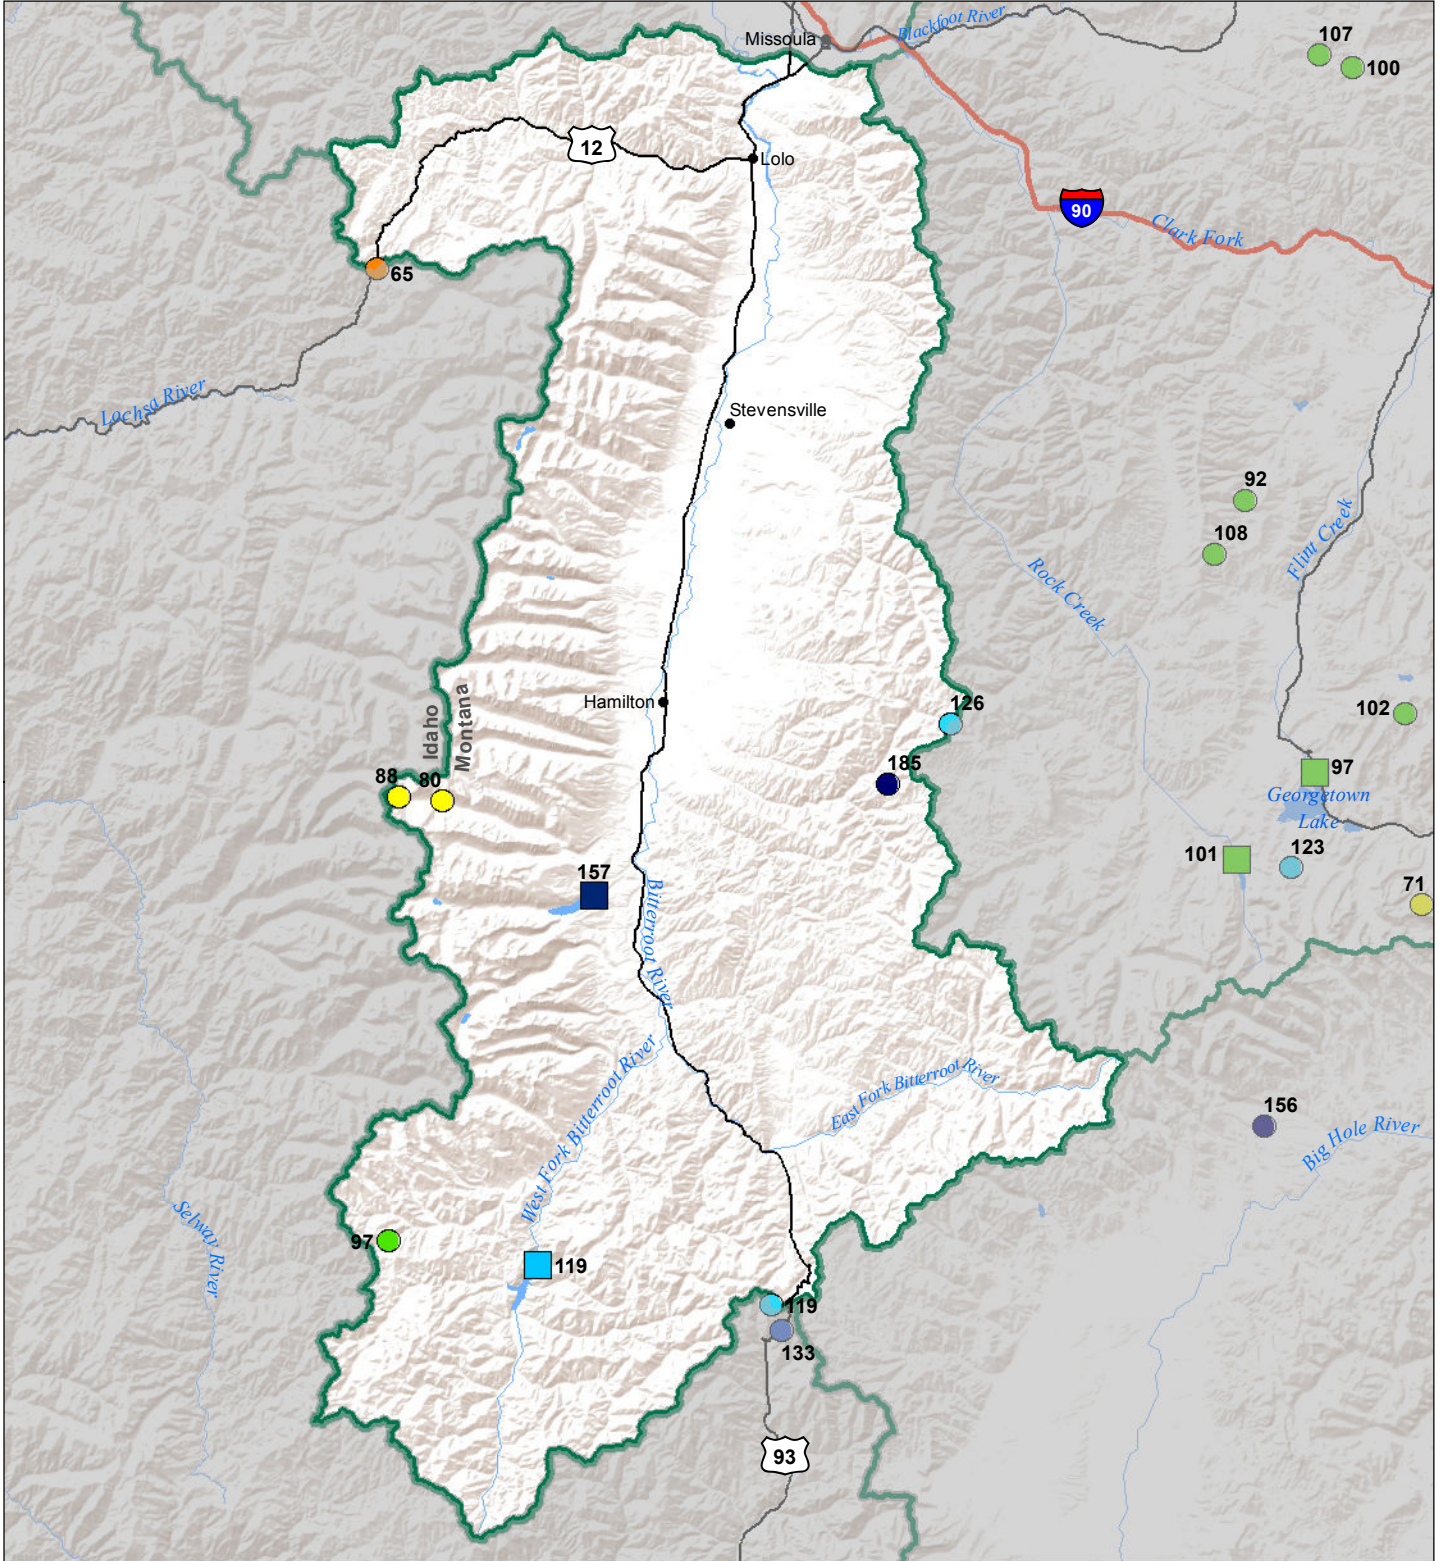

Bitterroot River Basin

Monthly Precipitation and Reservoir Levels

Percentage of Normal

April 1, 2018 (March 1, 2018 - April 1, 2018)

Precipitation Percent of Normal

SNOTEL

- > 150%
- 131 - 150%
- 111 - 130%
- 91 - 110%
- 71 - 90%
- 51 - 70%
- 1 - 50%

COOP/ACIS

- > 150%
- 131 - 150%
- 111 - 130%
- 91 - 110%
- 71 - 90%
- 51 - 70%
- 1 - 50%

Reservoirs Percent of Normal

- > 150%
- 131 - 150%
- 111 - 130%
- 91 - 110%
- 71 - 90%
- 51 - 70%
- 1 - 50%