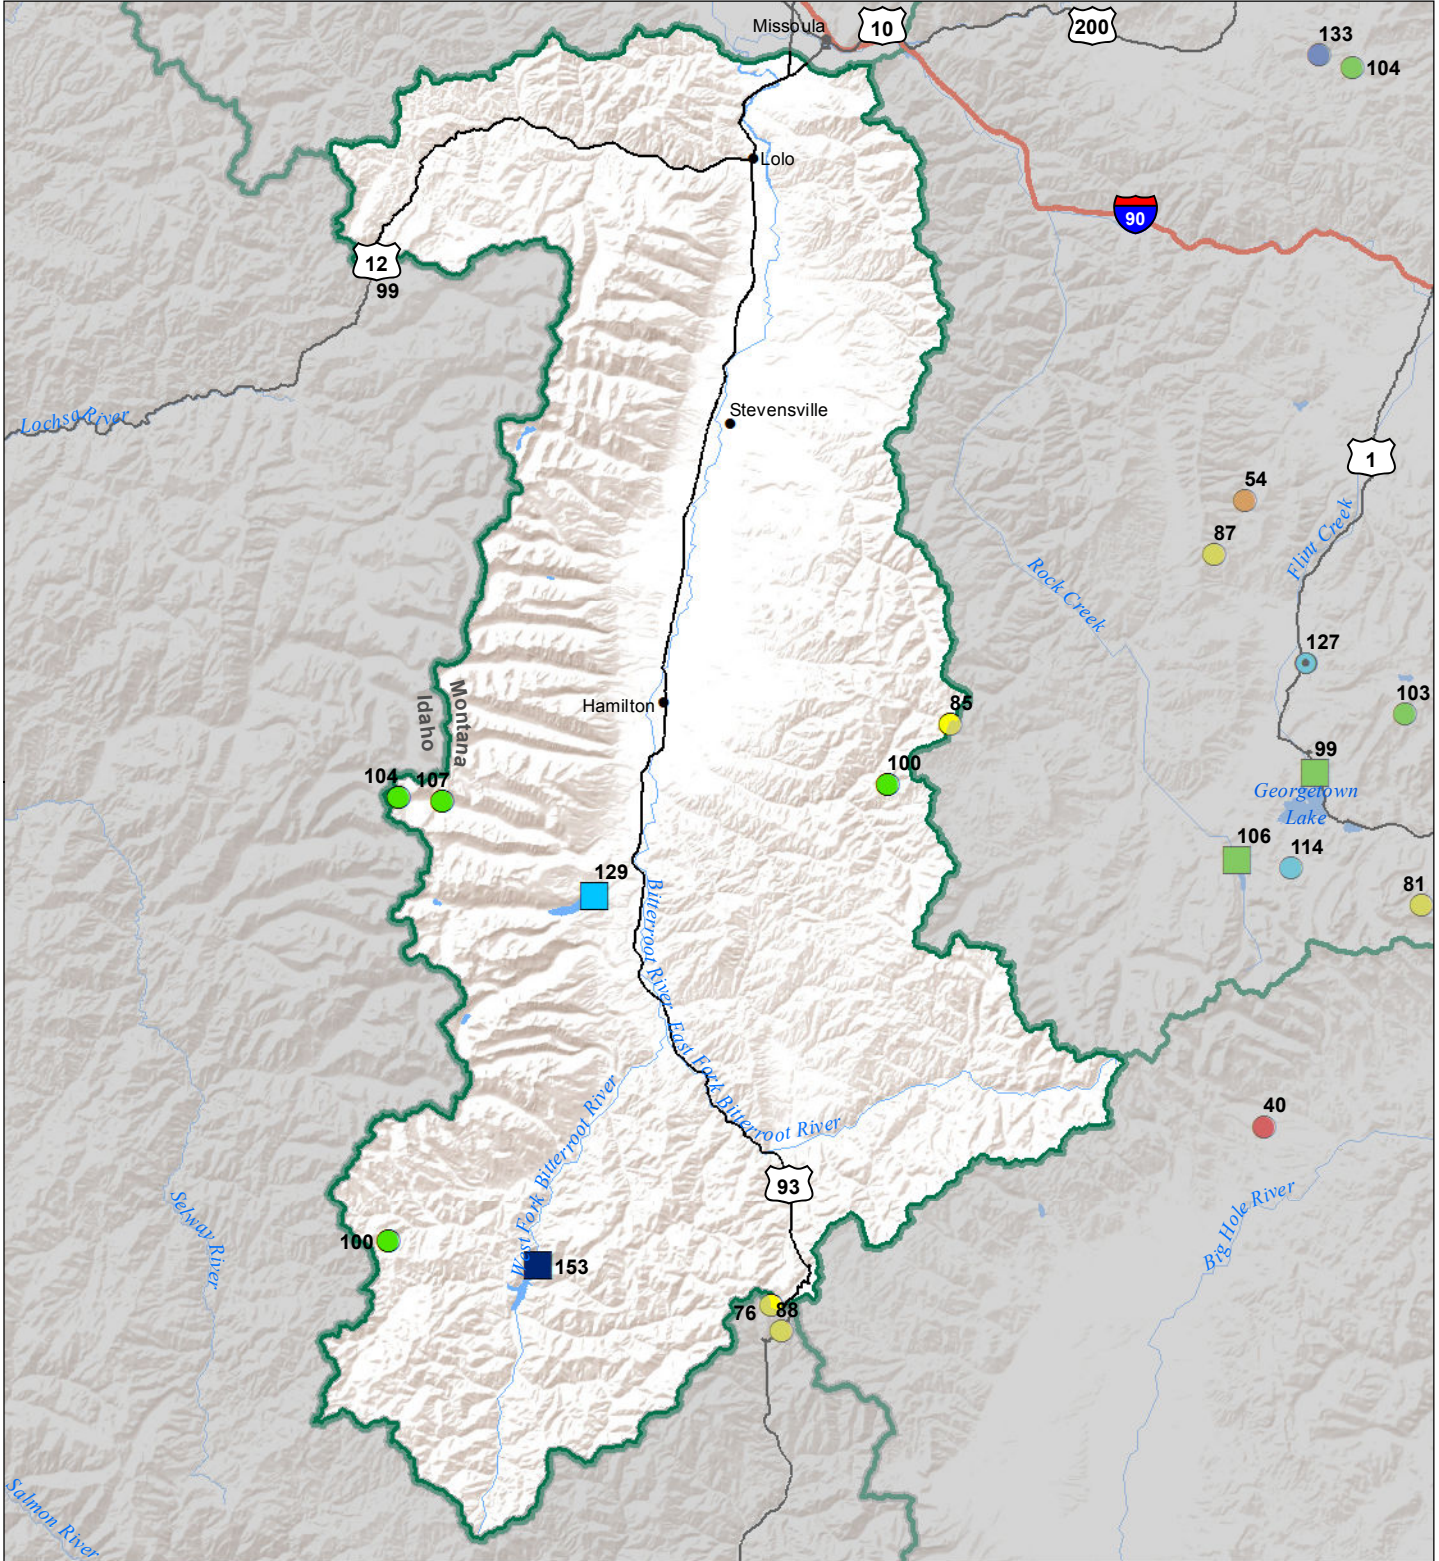

Bitterroot River Basin

Monthly Precipitation and Reservoir Levels Percentage of Normal

February 1, 2018 (January 1, 2018 - February 1, 2018)

Precipitation Percent of Normal

| SNOTEL | | COOP/ACIS | |
|--------------|------------|--------------|------------|
| ● > 150% | ● 71 - 90% | ● > 150% | ● 71 - 90% |
| ● 131 - 150% | ● 51 - 70% | ● 131 - 150% | ● 51 - 70% |
| ● 111 - 130% | ● 1 - 50% | ● 111 - 130% | ● 1 - 50% |
| ● 91 - 110% | | ● 91 - 110% | |

Reservoirs Percent of Normal

| |
|--------------|
| ■ > 150% |
| ■ 131 - 150% |
| ■ 111 - 130% |
| ■ 91 - 110% |
| ■ 71 - 90% |
| ■ 51 - 70% |
| ■ 1 - 50% |