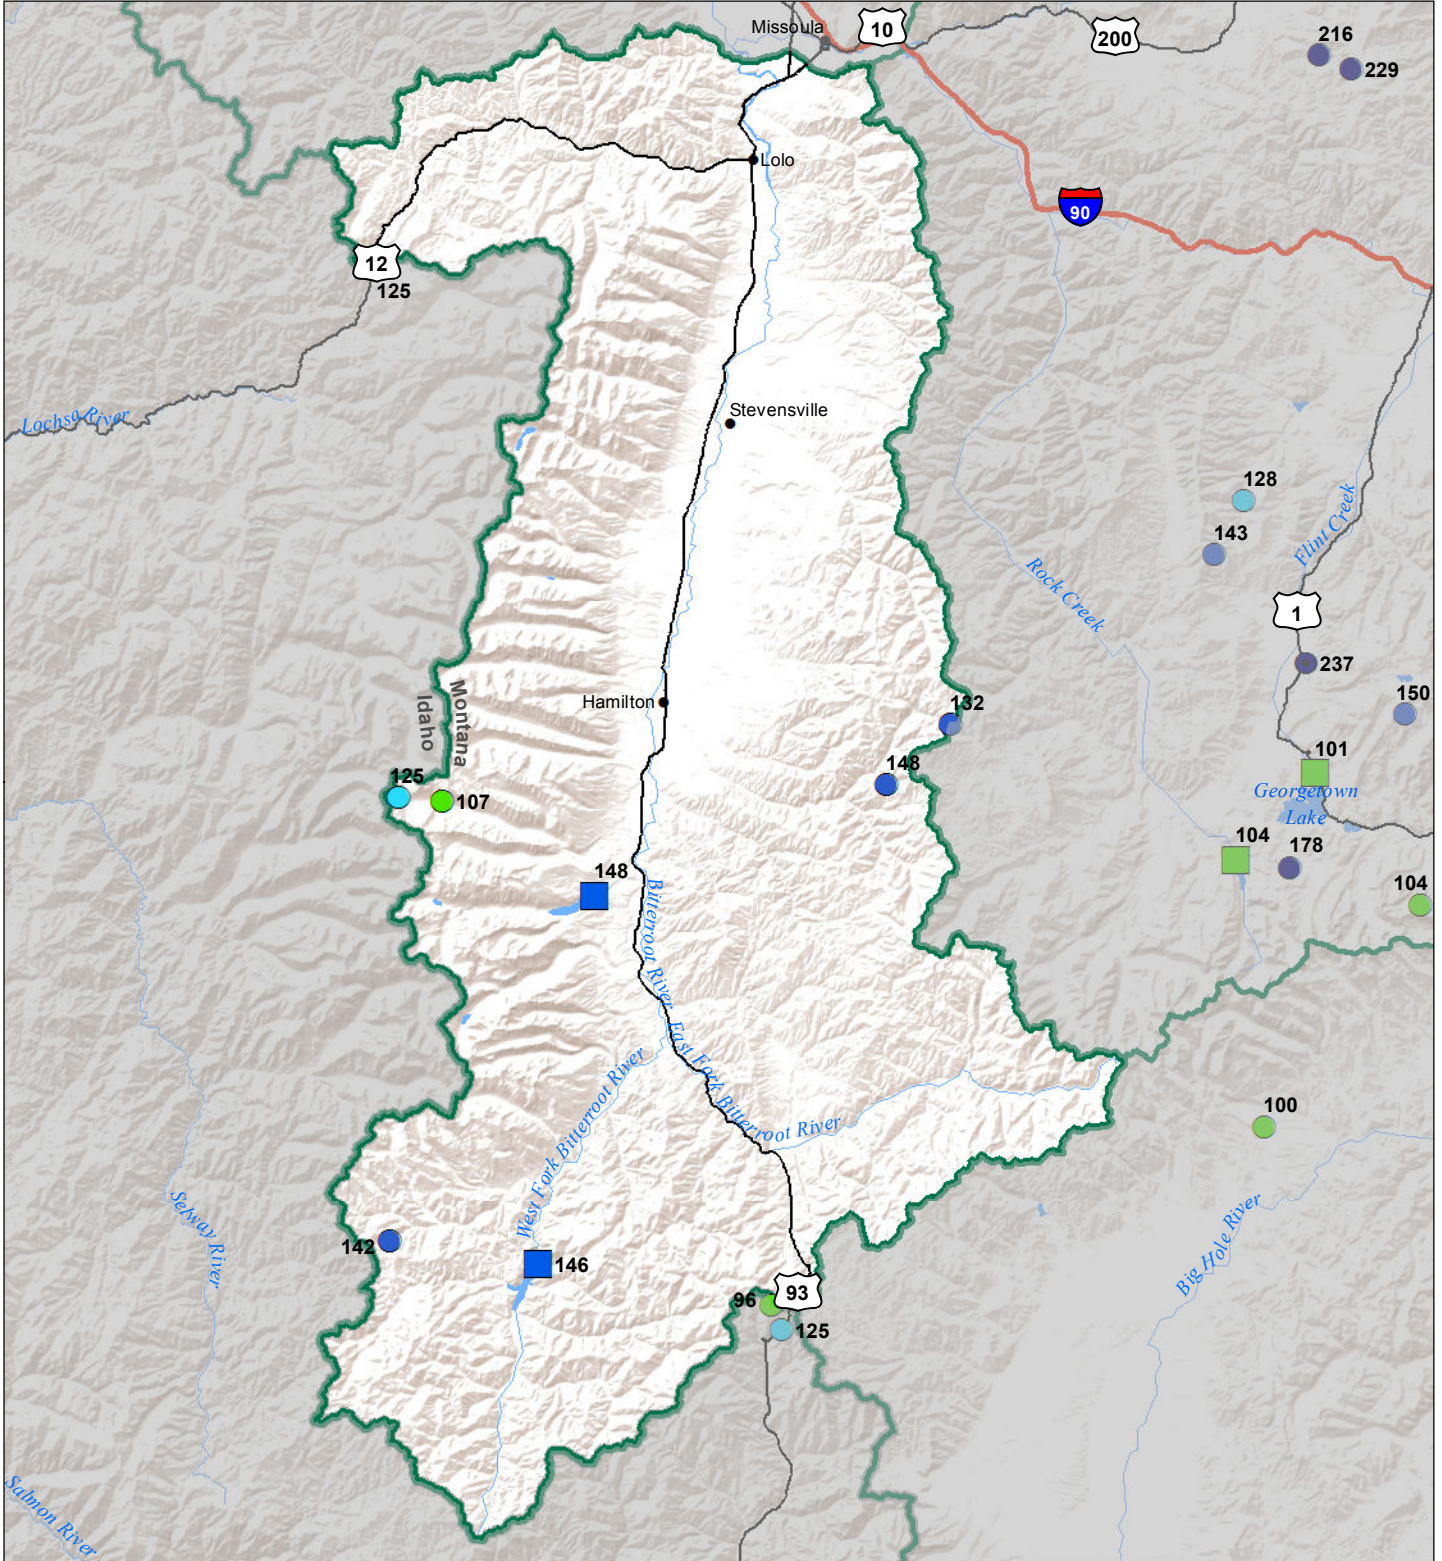

Bitterroot River Basin Monthly Precipitation and Reservoir Levels Percentage of Normal January 1, 2018 (December 1, 2017 - January 1, 2018)

Precipitation Percent of Normal

SNOTEL

- > 150%
- 71 - 90%
- 131 - 150%
- 51 - 70%
- 111 - 130%
- 1 - 50%
- 91 - 110%

COOP/ACIS

- > 150%
- 71 - 90%
- 131 - 150%
- 51 - 70%
- 111 - 130%
- 1 - 50%
- 91 - 110%

Reservoirs Percent of Normal

- > 150%
- 131 - 150%
- 111 - 130%
- 91 - 110%
- 71 - 90%
- 51 - 70%
- 1 - 50%