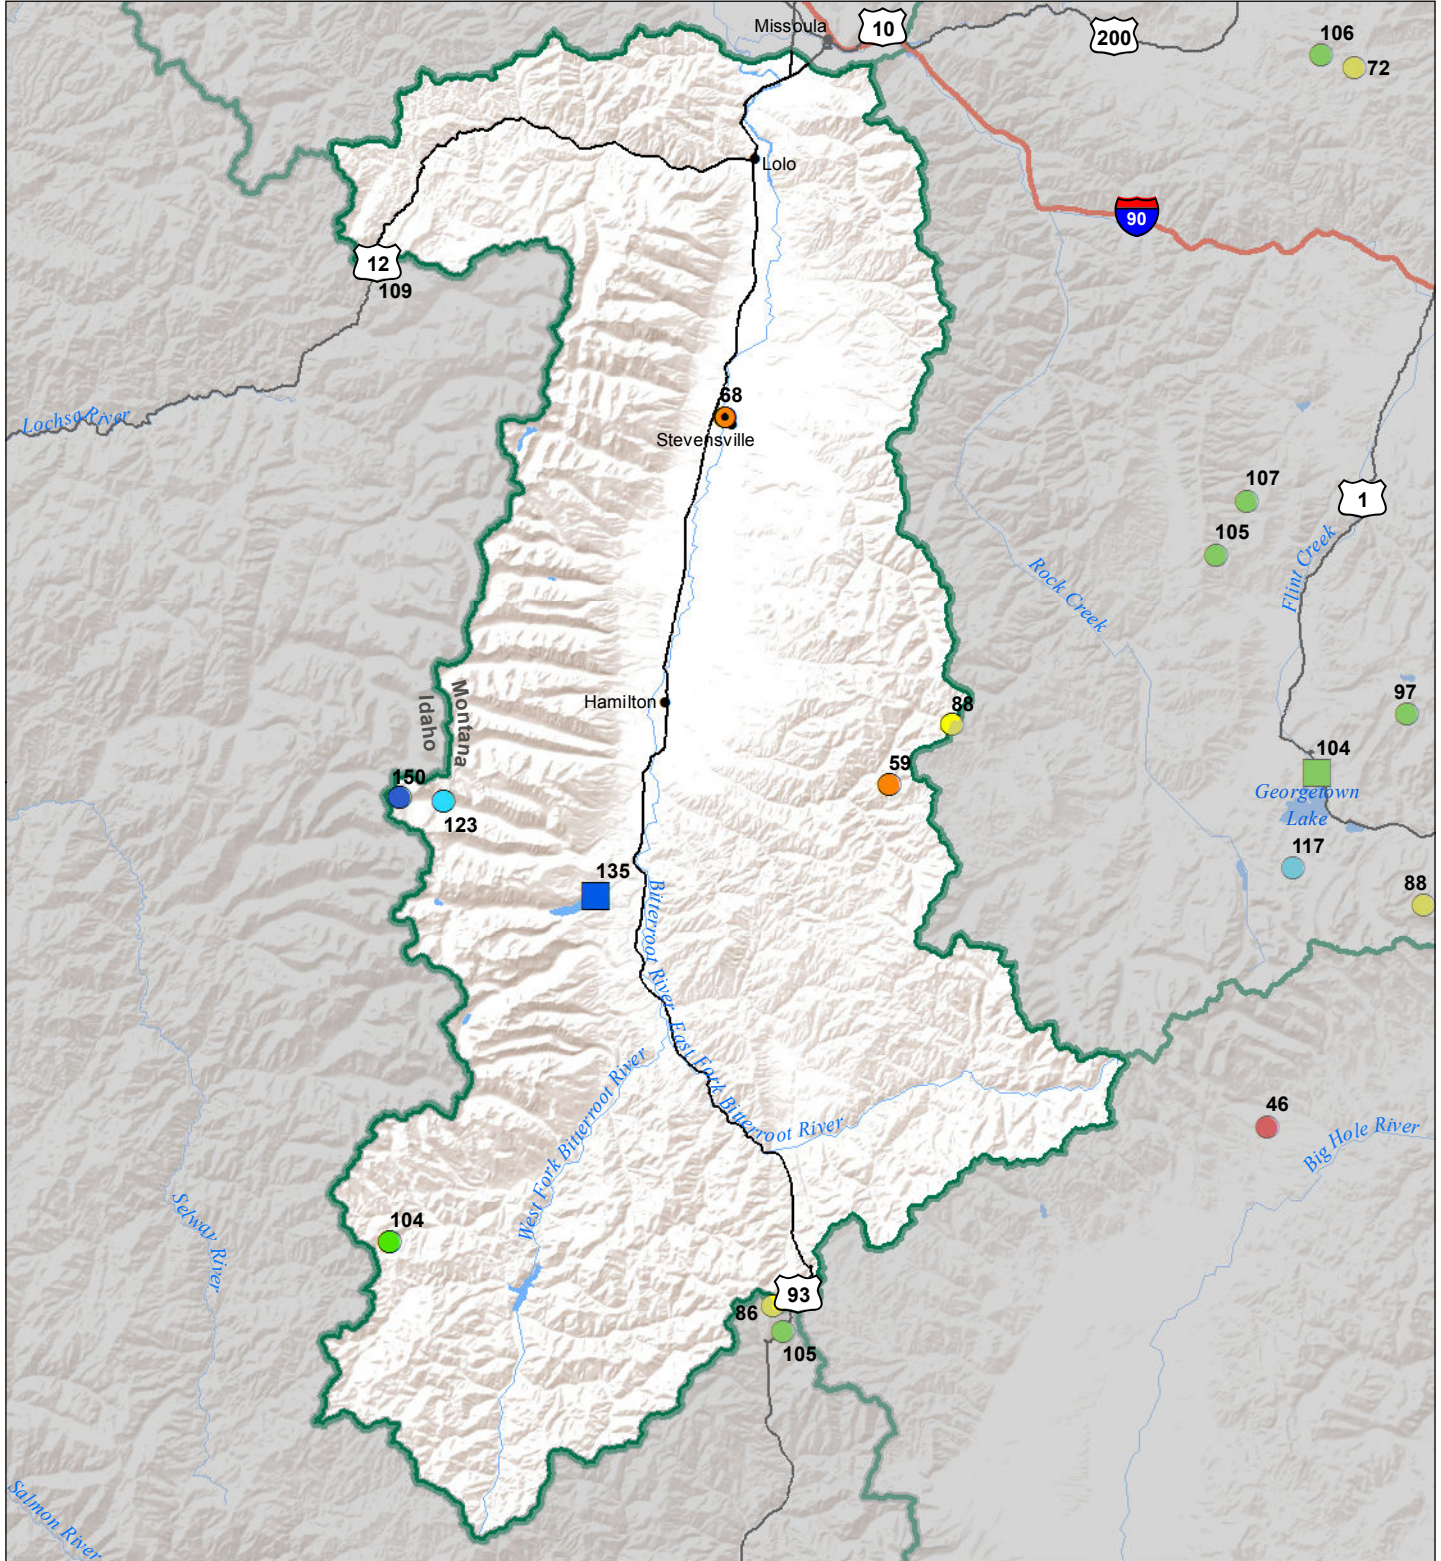

# Bitterroot River Basin

## Monthly Precipitation and Reservoir Levels

### Percentage of Normal

November 1, 2017 (October 1, 2017 - November 1, 2017)

#### SNOTEL

- > 150%
- 131 - 150%
- 111 - 130%
- 91 - 110%
- 71 - 90%
- 51 - 70%
- 1 - 50%