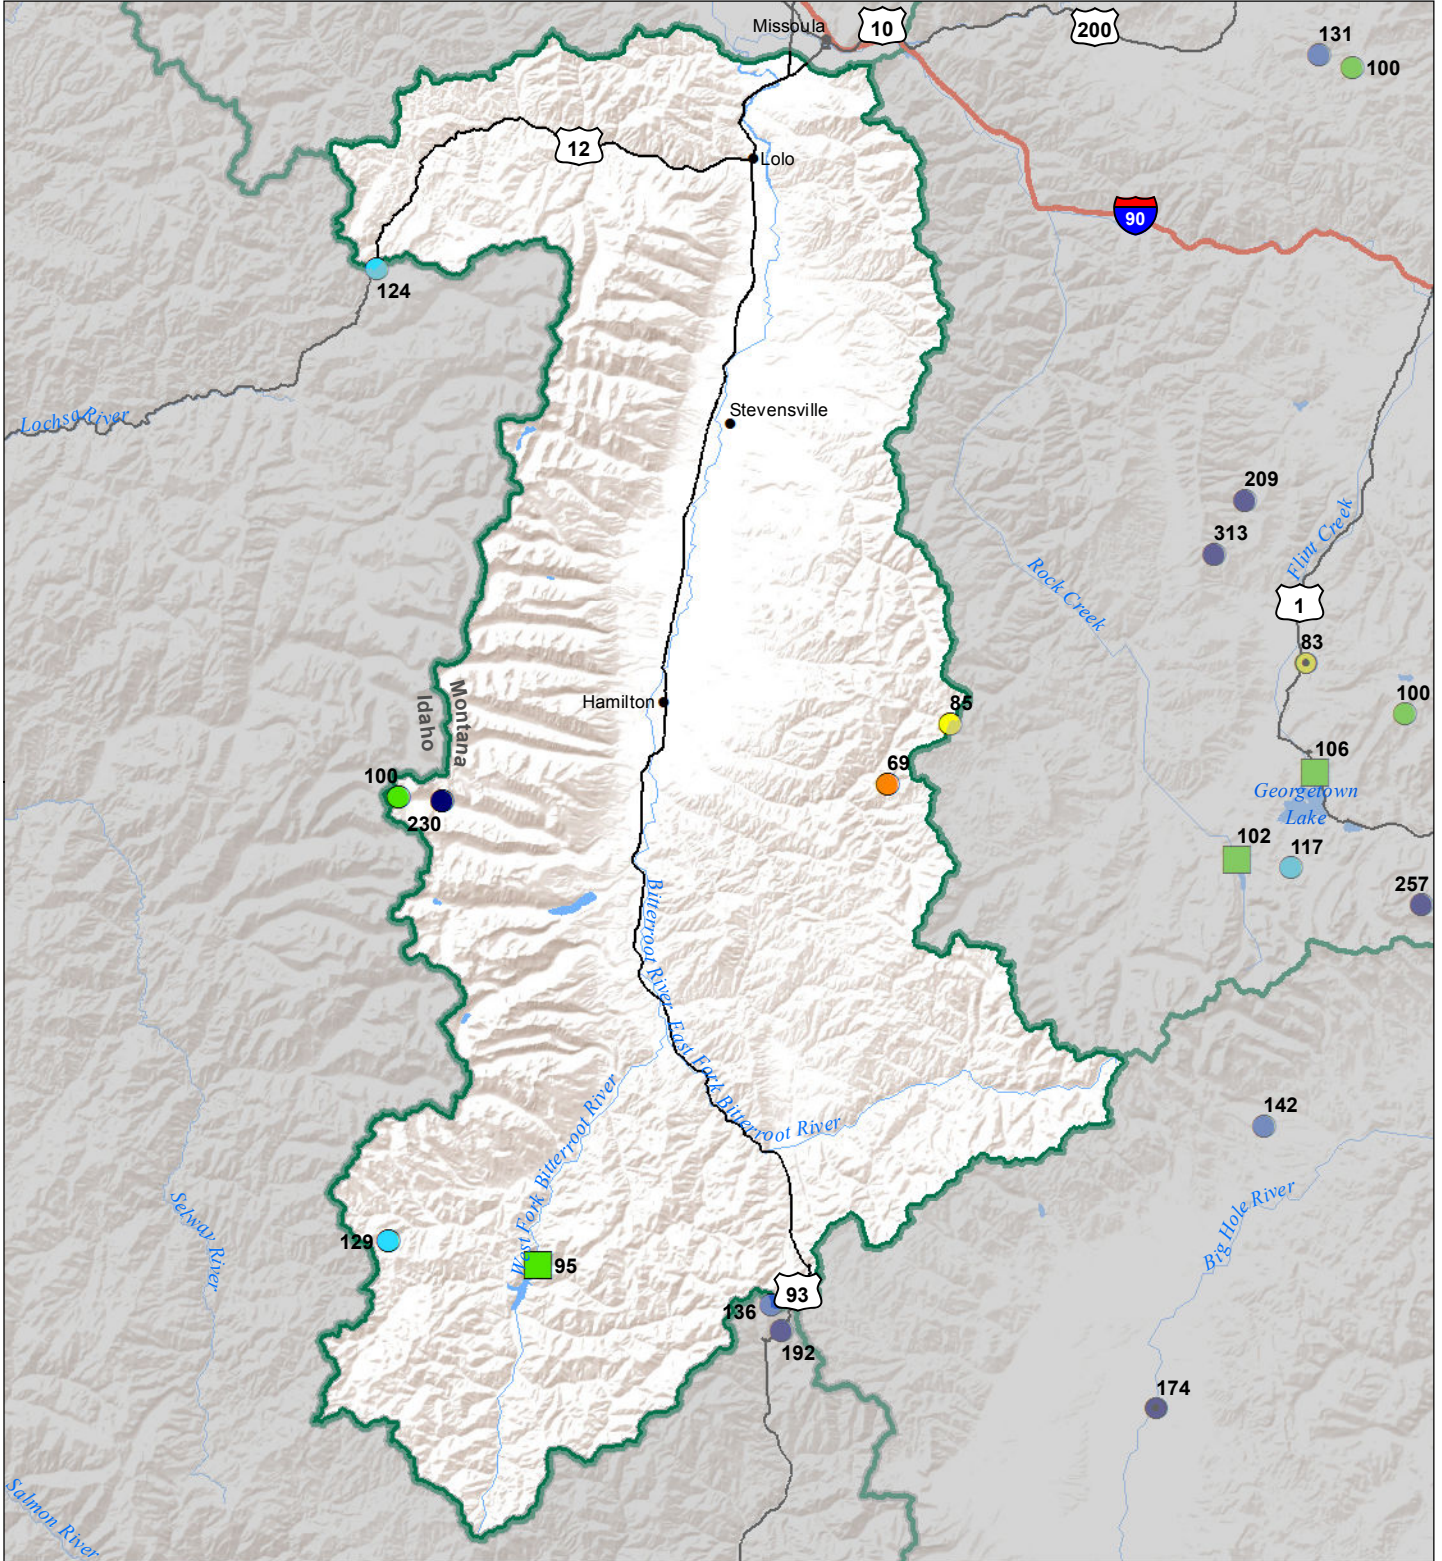

Bitterroot River Basin

Monthly Precipitation and Reservoir Levels Percentage of Normal

October 1, 2017 (September 1, 2017 - October 1, 2017)

Precipitation Percent of Normal

SNOTEL		COOP/ACIS	
● > 150%	● 71 - 90%	● > 150%	● 71 - 90%
● 131 - 150%	● 51 - 70%	● 131 - 150%	● 51 - 70%
● 111 - 130%	● 1 - 50%	● 111 - 130%	● 1 - 50%
● 91 - 110%		● 91 - 110%	

Reservoirs Percent of Normal

■ > 150%
■ 131 - 150%
■ 111 - 130%
■ 91 - 110%
■ 71 - 90%
■ 51 - 70%
■ 1 - 50%