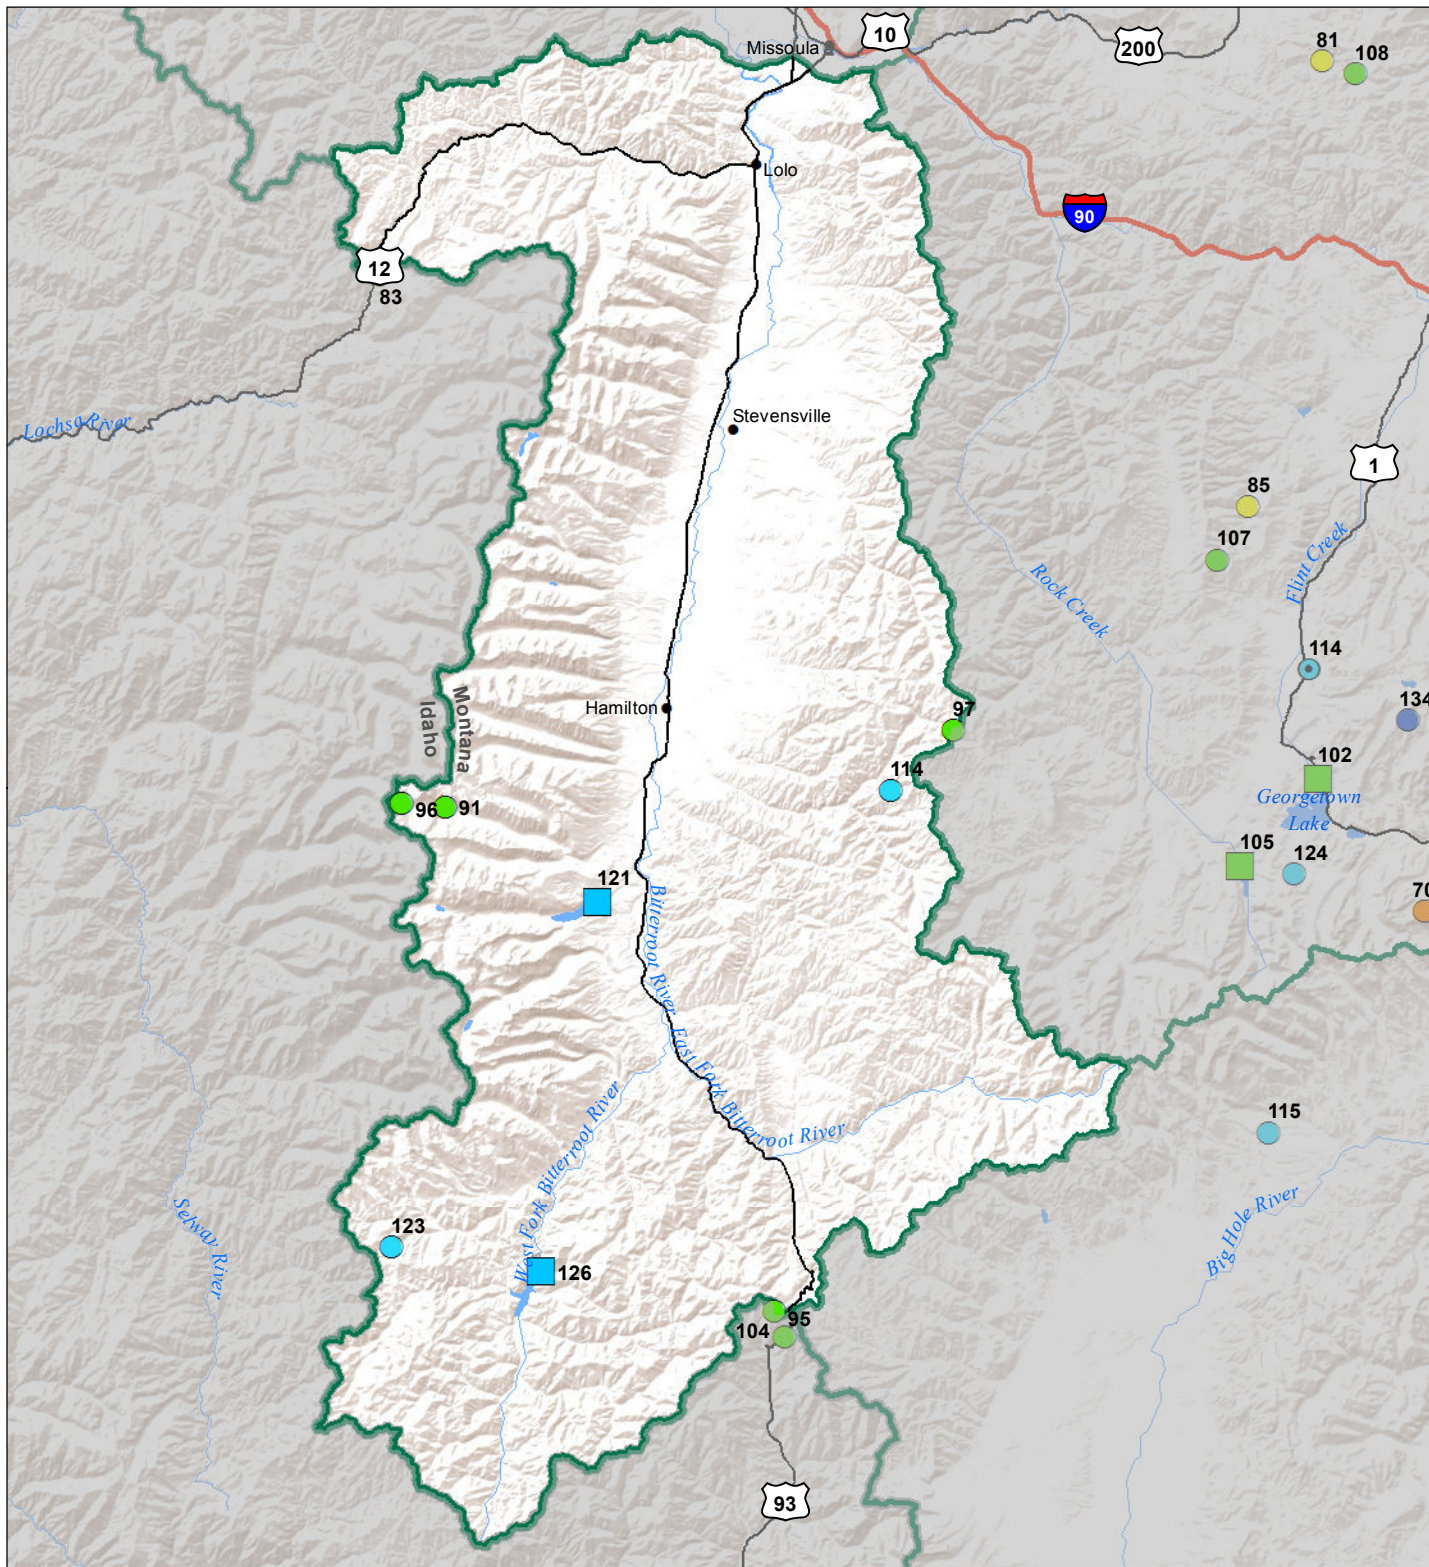

Bitterroot River Basin

Monthly Precipitation and Reservoir Levels

Percentage of Normal

May 1, 2017 (April 1, 2017 - May 1, 2017)

Precipitation Percent of Normal

SNOTEL

- > 150%
- 131 - 150%
- 111 - 130%
- 91 - 110%
- 71 - 90%
- 51 - 70%
- 1 - 50%

COOP/ACIS

- > 150%
- 131 - 150%
- 111 - 130%
- 91 - 110%
- 71 - 90%
- 51 - 70%
- 1 - 50%

Reservoirs Percent of Normal

- > 150%
- 131 - 150%
- 111 - 130%
- 91 - 110%
- 71 - 90%
- 51 - 70%
- 1 - 50%