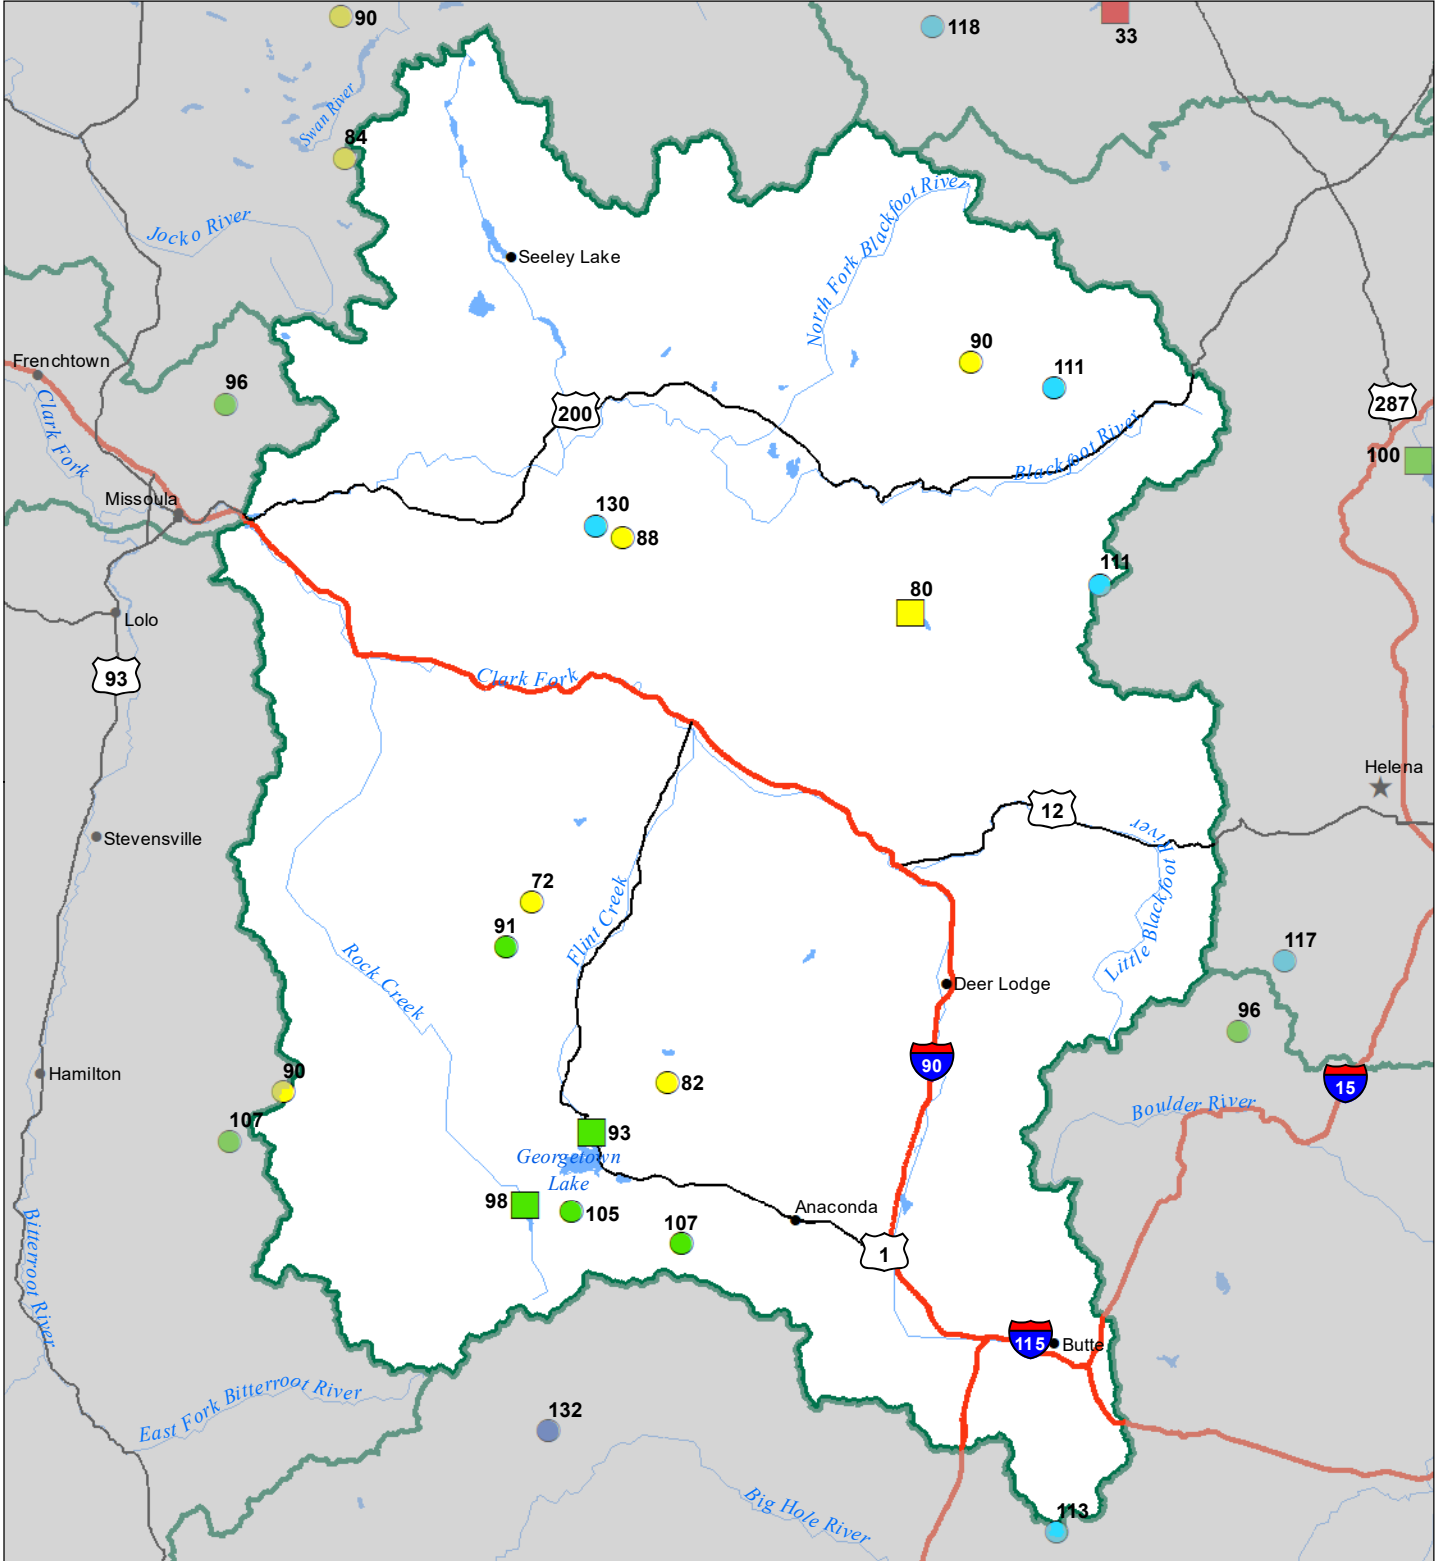

Upper Clark Fork River Basin Monthly Precipitation and Reservoir Levels Percentage of Normal December 1, 2022 (November 1, 2022 - December 1, 2022)

Precipitation Percent of Normal

SNOTEL		COOP/ACIS	
● > 150%	● 71 - 90%	● > 150%	● 71 - 90%
● 131 - 150%	● 51 - 70%	● 131 - 150%	● 51 - 70%
● 111 - 130%	● 1 - 50%	● 111 - 130%	● 1 - 50%
● 91 - 110%		● 91 - 110%	

Reservoirs Percent of Normal

■ > 150%
■ 131 - 150%
■ 111 - 130%
■ 91 - 110%
■ 71 - 90%
■ 51 - 70%
■ 1 - 50%