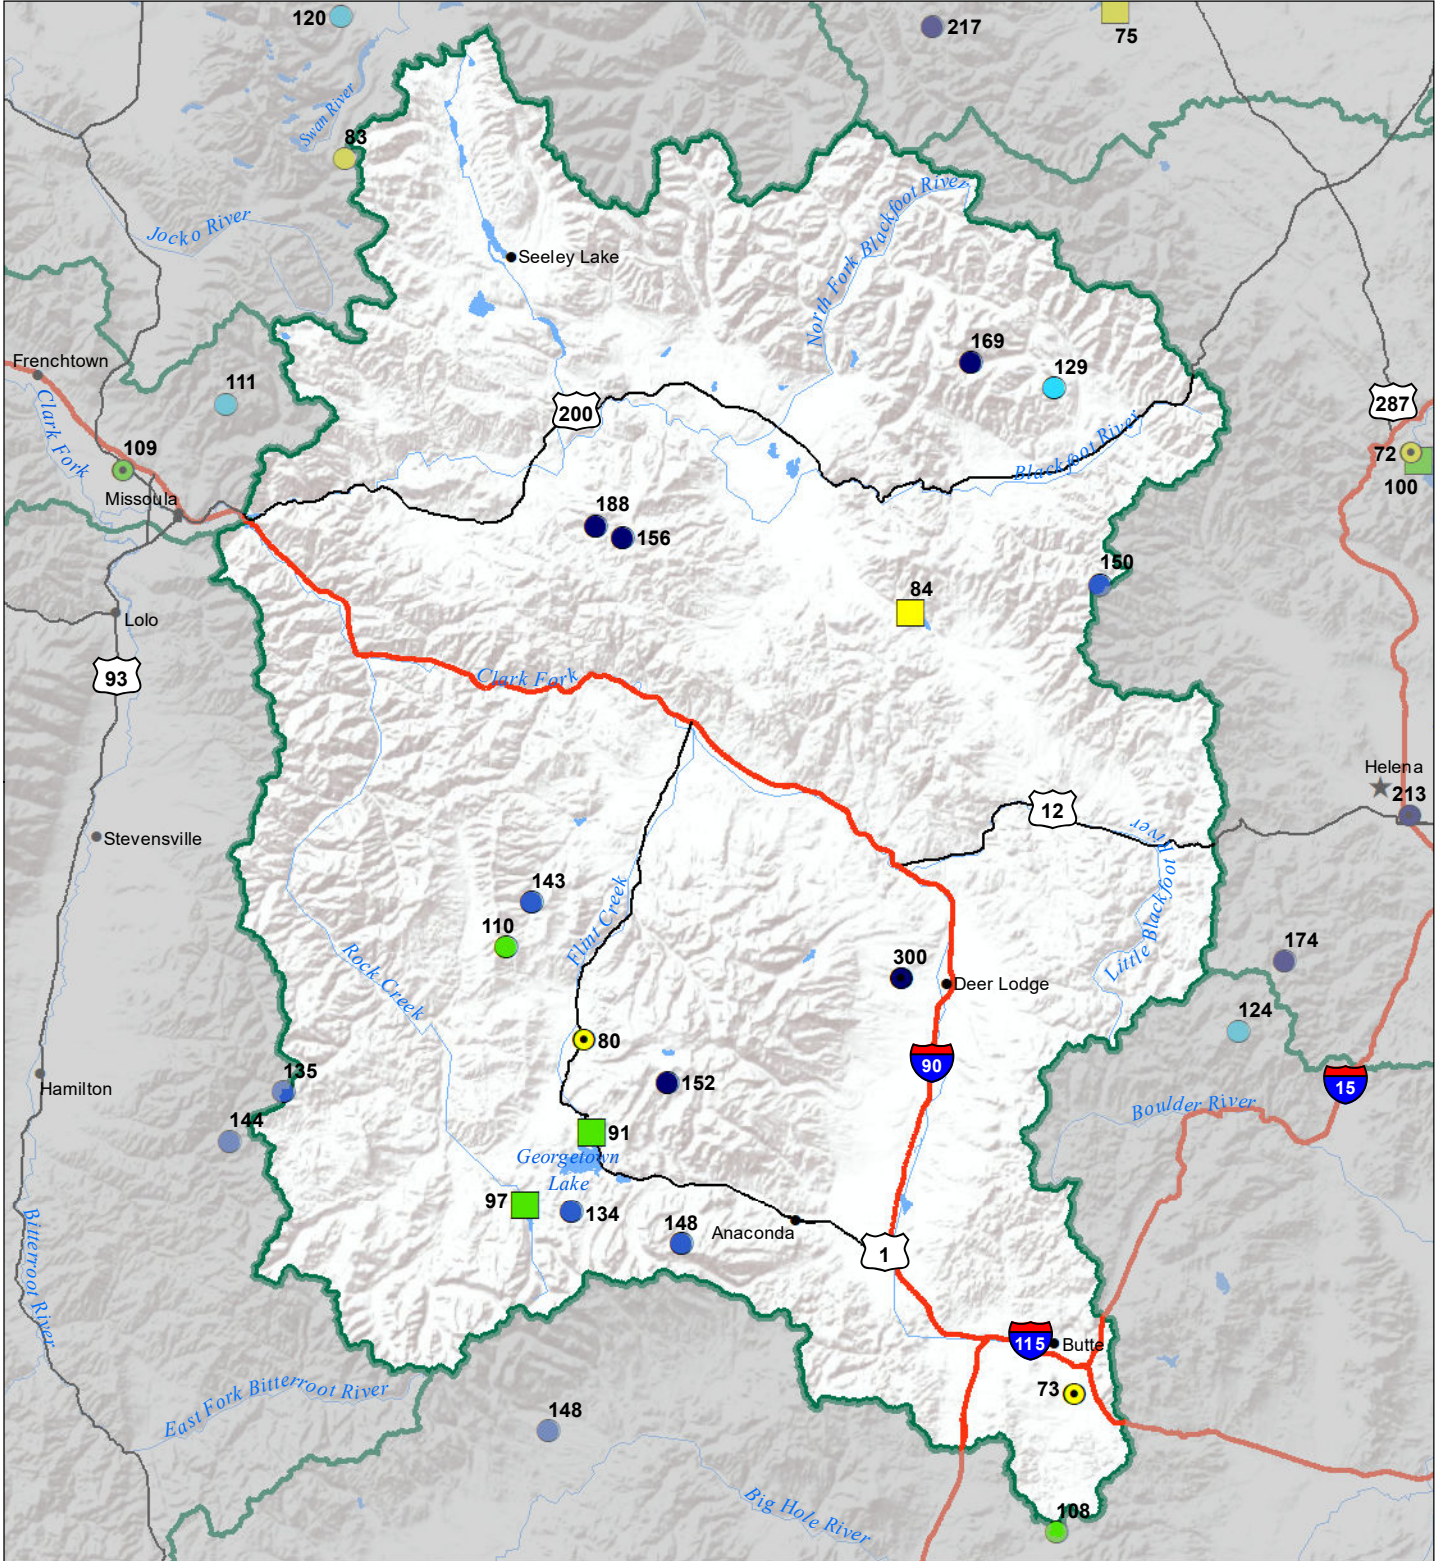

# Upper Clark Fork River Basin Monthly Precipitation and Reservoir Levels Percentage of Normal January 1, 2022 (December 1, 2021 - January 1, 2022)

### Precipitation Percent of Normal

#### SNOTEL

- > 150%
- 131 - 150%
- 111 - 130%
- 91 - 110%
- 71 - 90%
- 51 - 70%
- 1 - 50%

### Reservoirs Percent of Normal

- > 150%
- 131 - 150%
- 111 - 130%
- 91 - 110%
- 71 - 90%
- 51 - 70%
- 1 - 50%