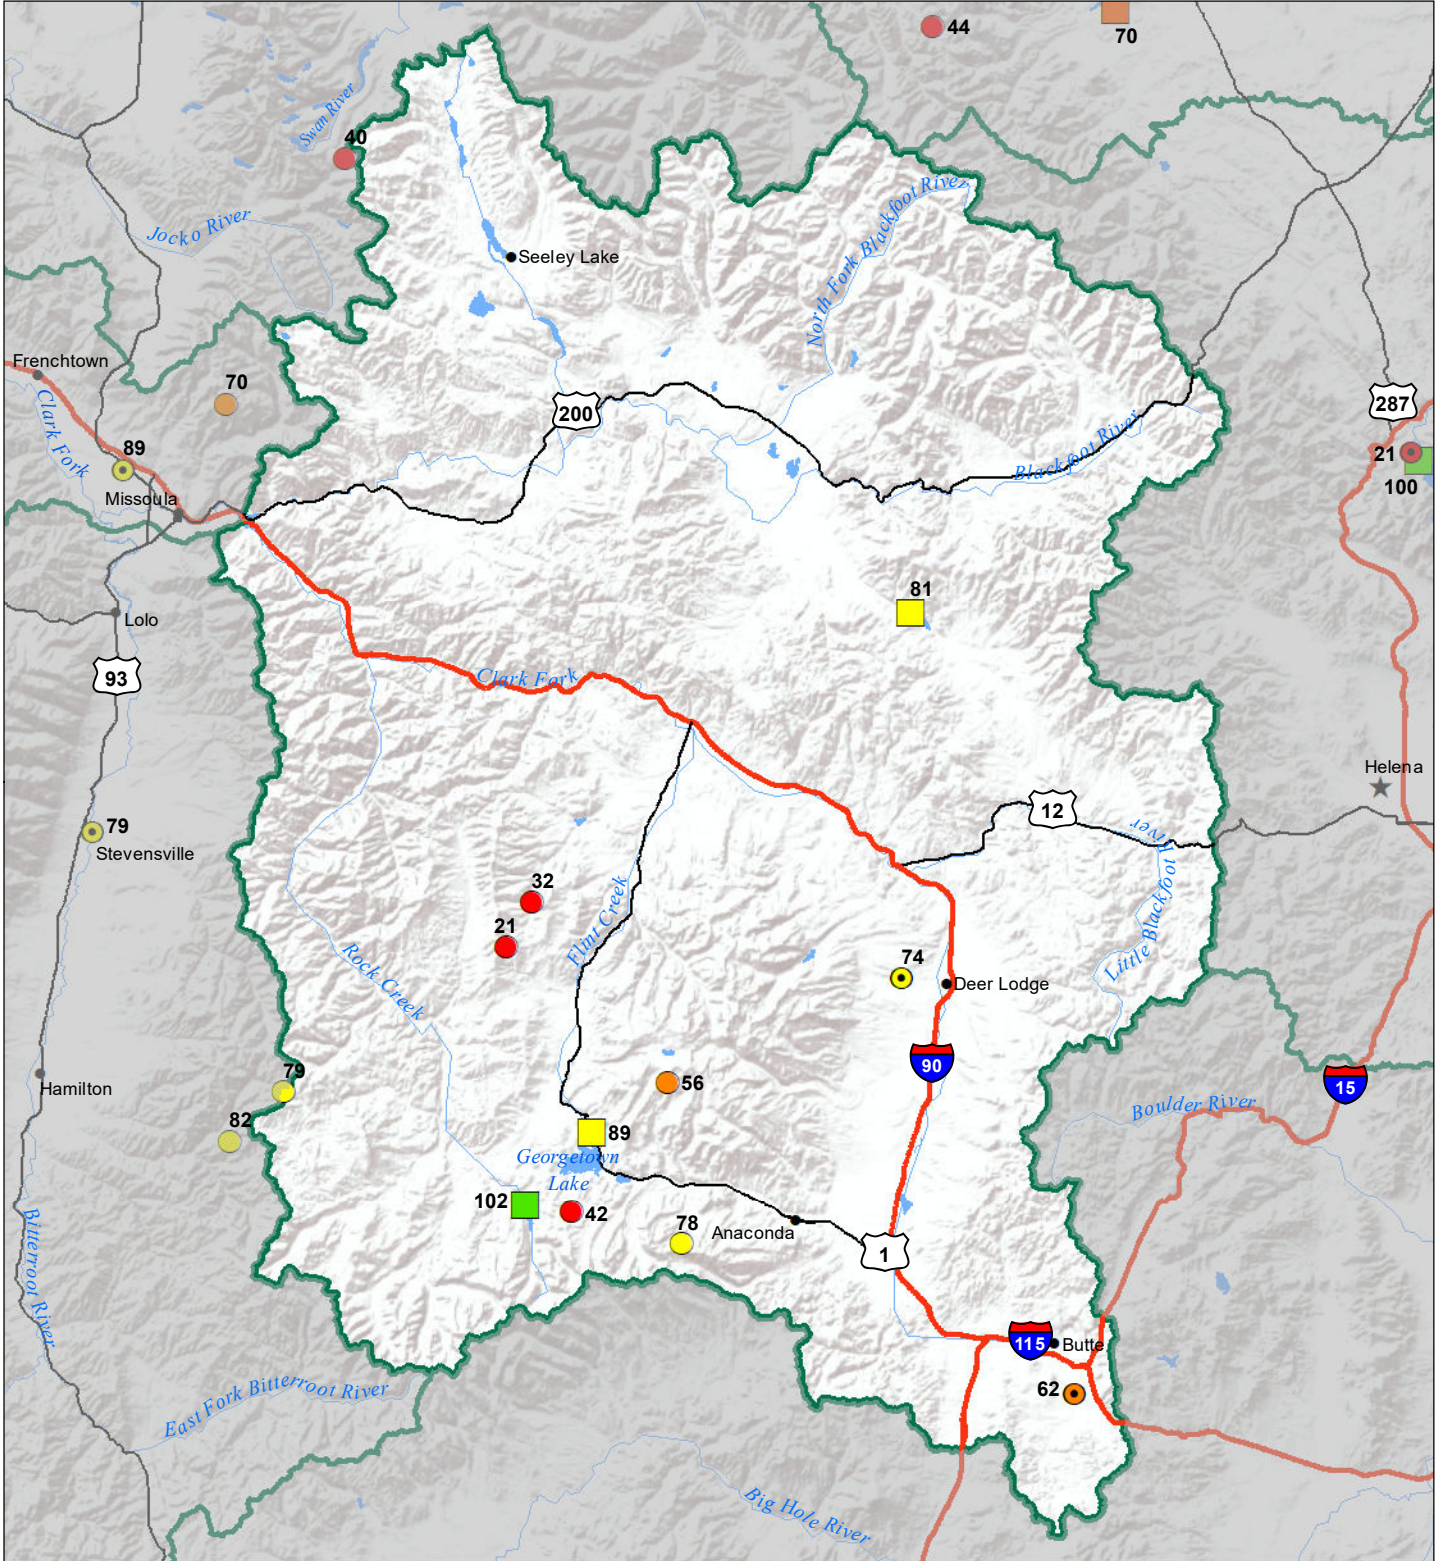

Upper Clark Fork River Basin Monthly Precipitation and Reservoir Levels Percentage of Normal November 1, 2021 (October 1, 2021 - November 1, 2021)

Precipitation Percent of Normal

SNOTEL

- > 150%
- 71 - 90%
- 131 - 150%
- 51 - 70%
- 111 - 130%
- 1 - 50%
- 91 - 110%

COOP/ACIS

- > 150%
- 71 - 90%
- 131 - 150%
- 51 - 70%
- 111 - 130%
- 1 - 50%
- 91 - 110%

Reservoirs Percent of Normal

- > 150%
- 131 - 150%
- 111 - 130%
- 91 - 110%
- 71 - 90%
- 51 - 70%
- 1 - 50%