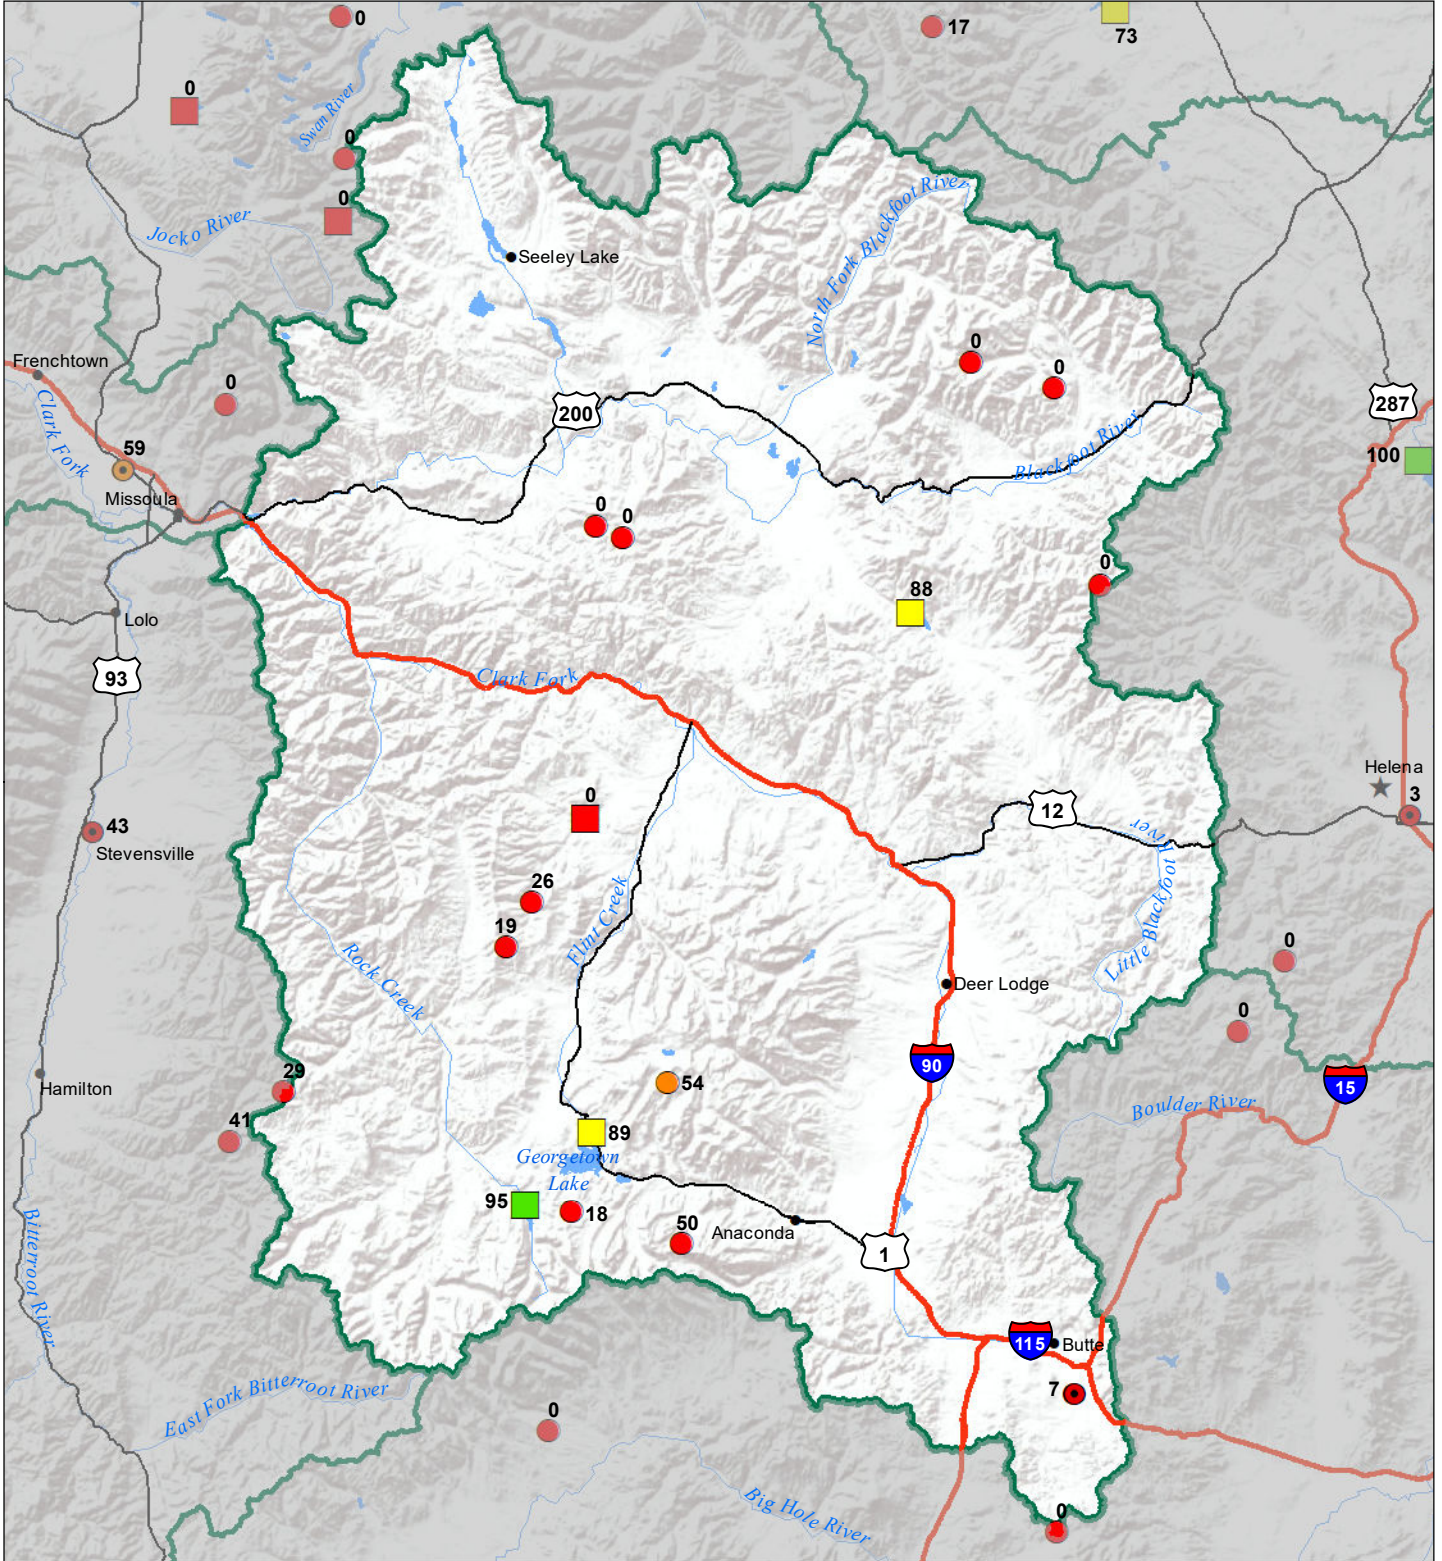

# Upper Clark Fork River Basin Monthly Precipitation and Reservoir Levels Percentage of Normal October 1, 2021 (September 1, 2021 - October 1, 2021)

### Precipitation Percent of Normal

#### SNOTEL

- > 150%
- 131 - 150%
- 111 - 130%
- 91 - 110%
- 71 - 90%
- 51 - 70%
- 1 - 50%

### Reservoirs Percent of Normal

- > 150%
- 131 - 150%
- 111 - 130%
- 91 - 110%
- 71 - 90%
- 51 - 70%
- 1 - 50%