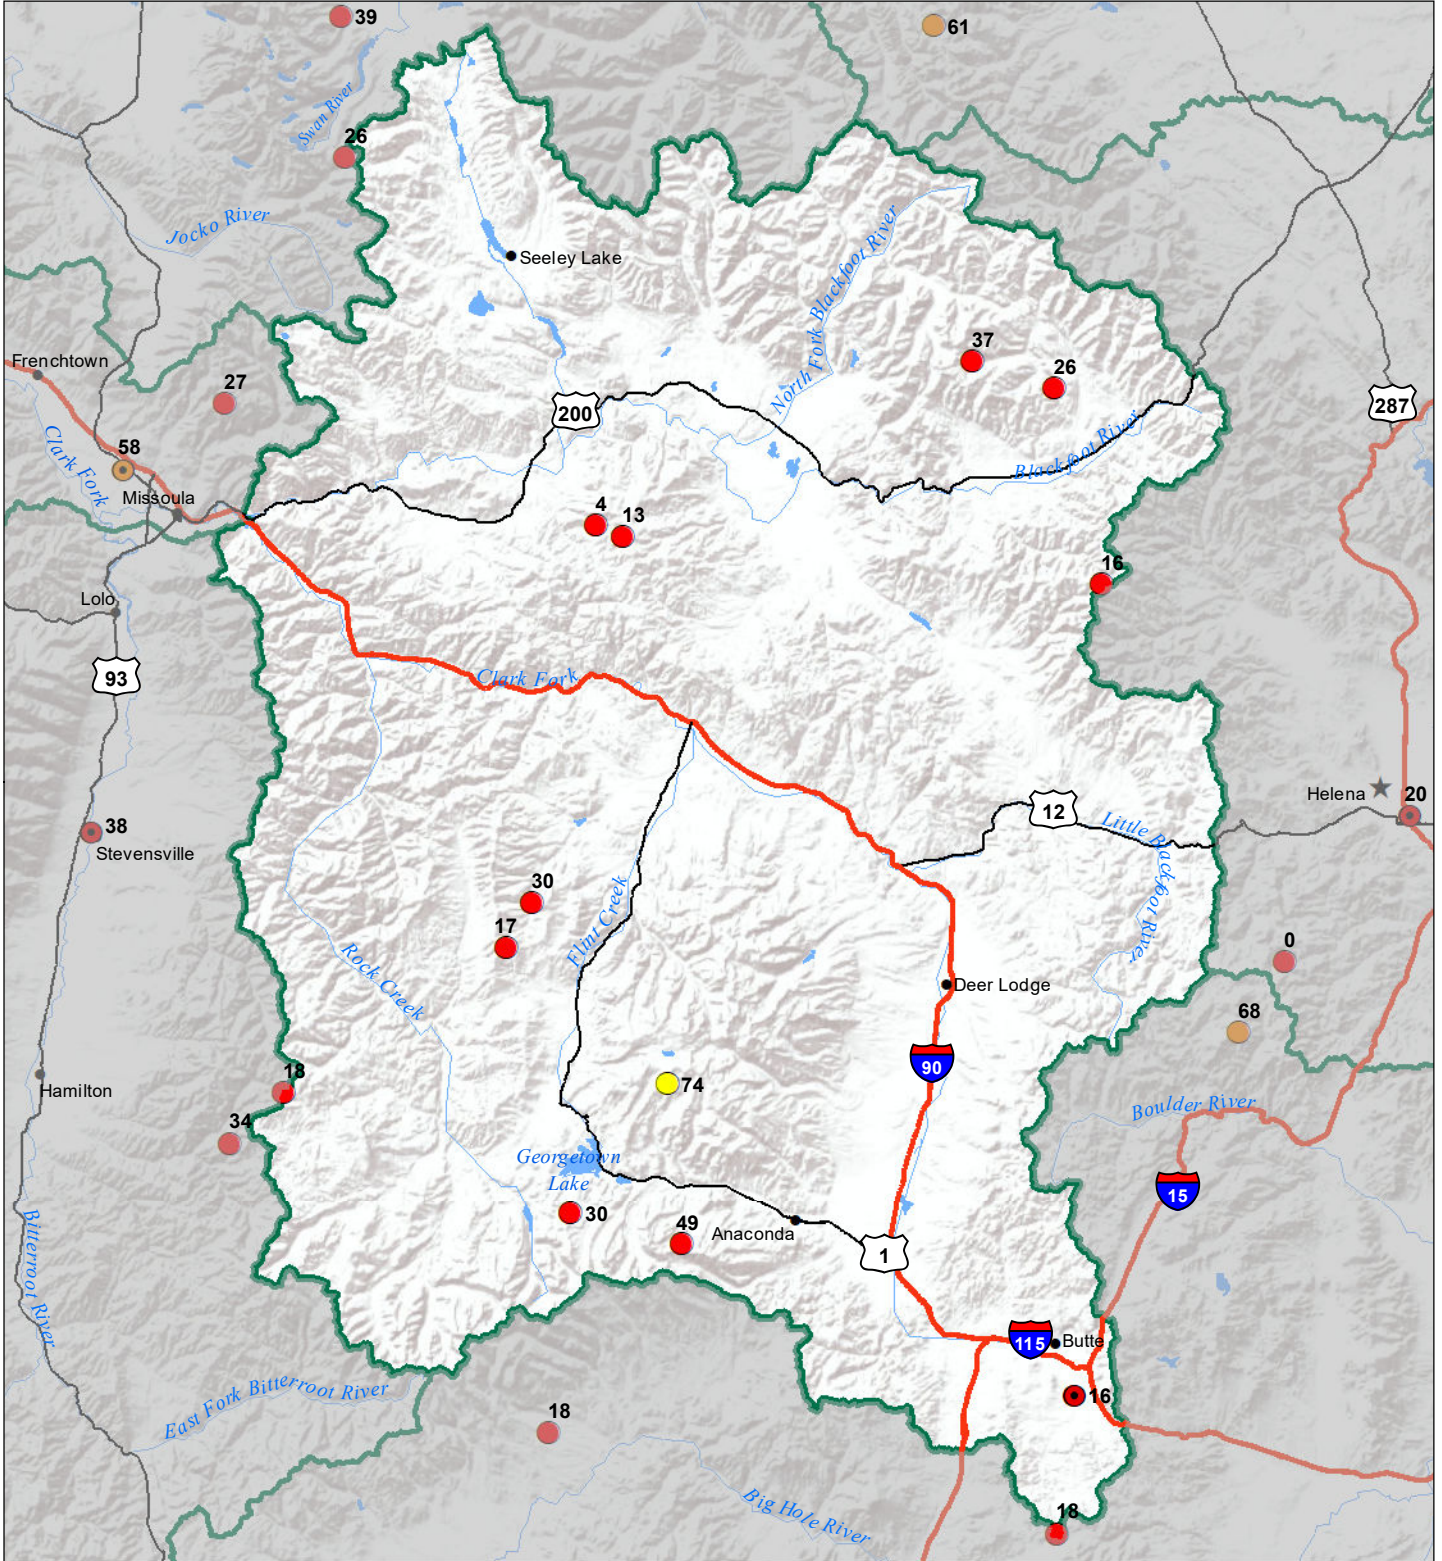

Upper Clark Fork River Basin Monthly Precipitation and Reservoir Levels Percentage of Normal July 1, 2021 (June 1, 2021 - July 1, 2021)

Precipitation Percent of Normal

SNOTEL

- > 150%
- 131 - 150%
- 111 - 130%
- 91 - 110%
- 71 - 90%
- 51 - 70%
- 1 - 50%

COOP/ACIS

- > 150%
- 131 - 150%
- 111 - 130%
- 91 - 110%
- 71 - 90%
- 51 - 70%
- 1 - 50%

Reservoirs Percent of Normal

- > 150%
- 131 - 150%
- 111 - 130%
- 91 - 110%
- 71 - 90%
- 51 - 70%
- 51 - 70%
- 1 - 50%