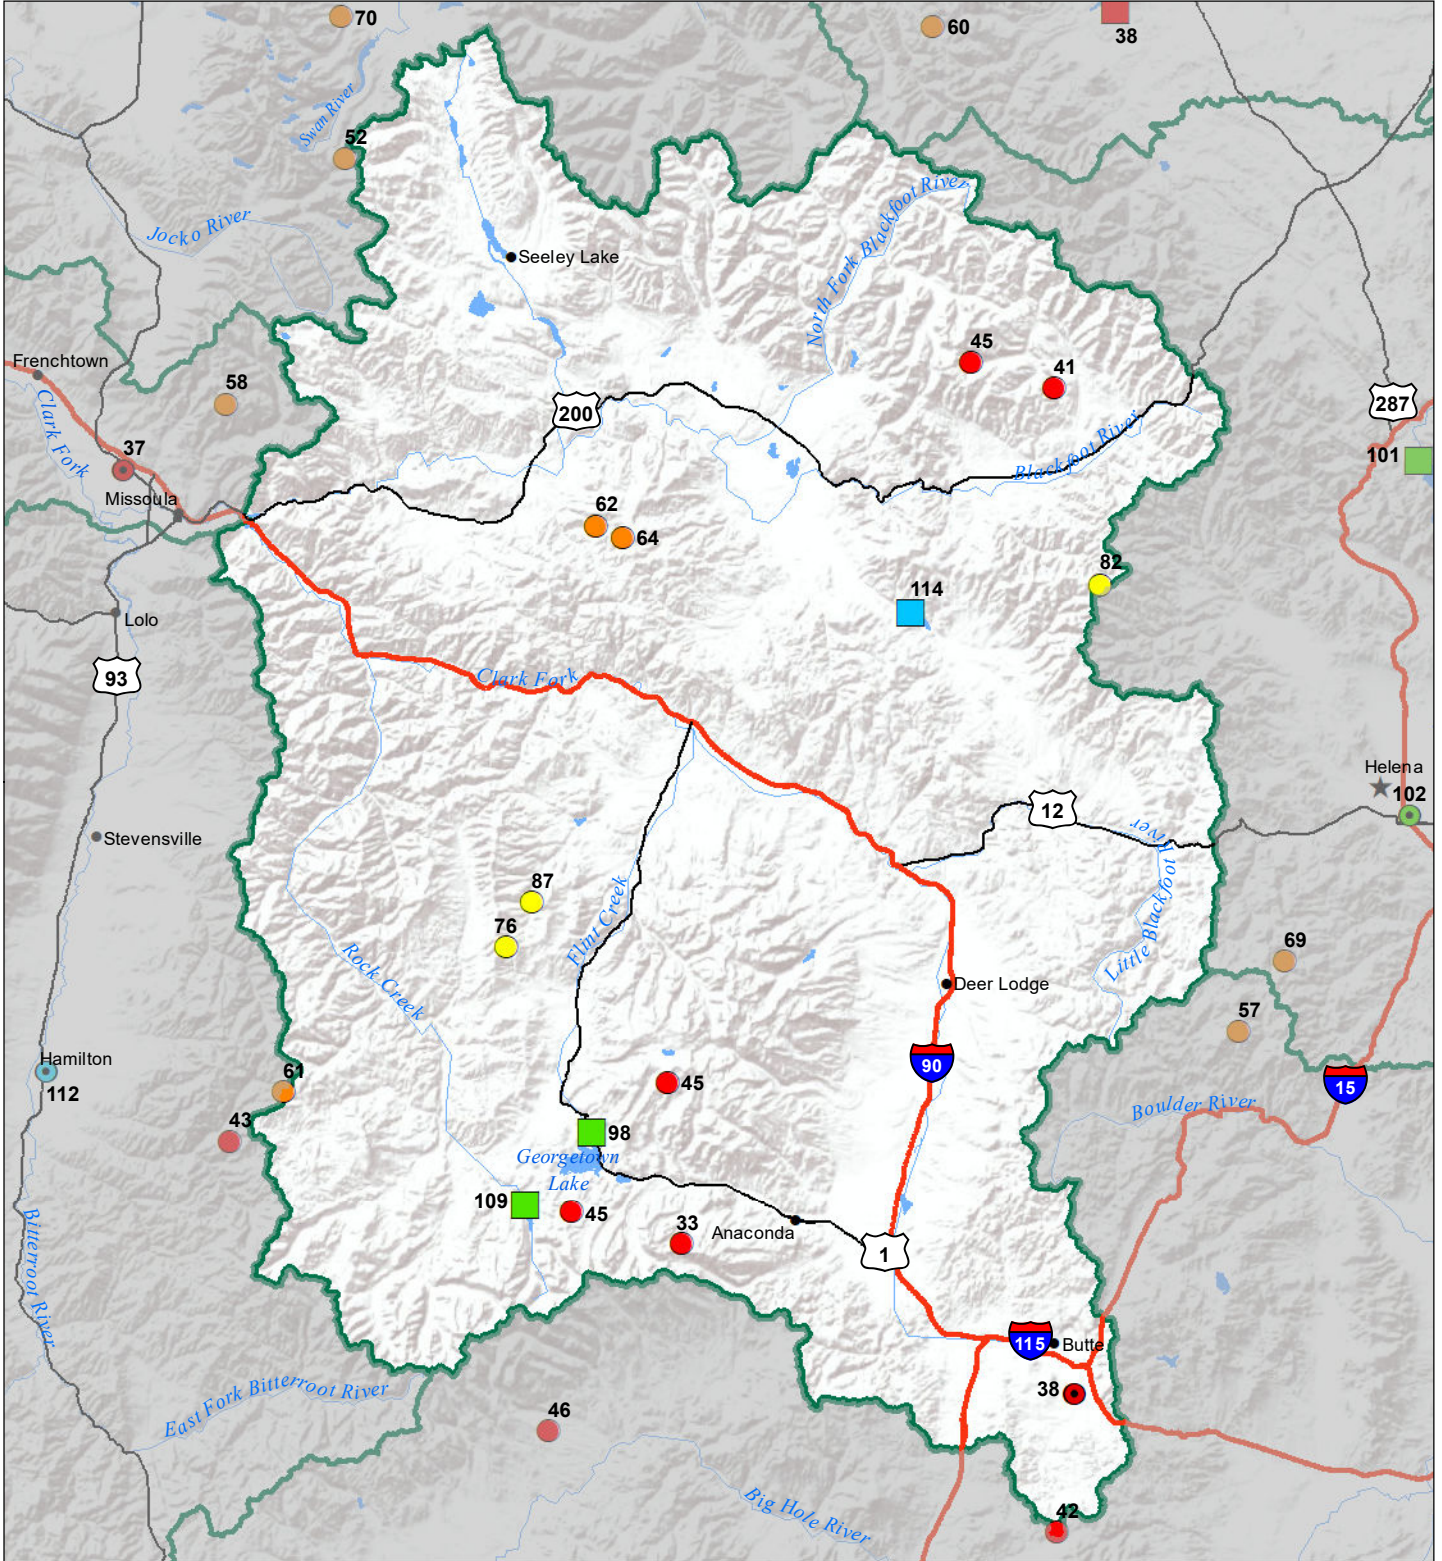

# Upper Clark Fork River Basin Monthly Precipitation and Reservoir Levels Percentage of Normal May 1, 2021 (April 1, 2021 - May 1, 2021)

### Precipitation Percent of Normal

#### SNOTEL

- > 150%
- 131 - 150%
- 111 - 130%
- 91 - 110%
- 71 - 90%
- 51 - 70%
- 1 - 50%

### Reservoirs Percent of Normal

- > 150%
- 131 - 150%
- 111 - 130%
- 91 - 110%
- 71 - 90%
- 51 - 70%
- 1 - 50%