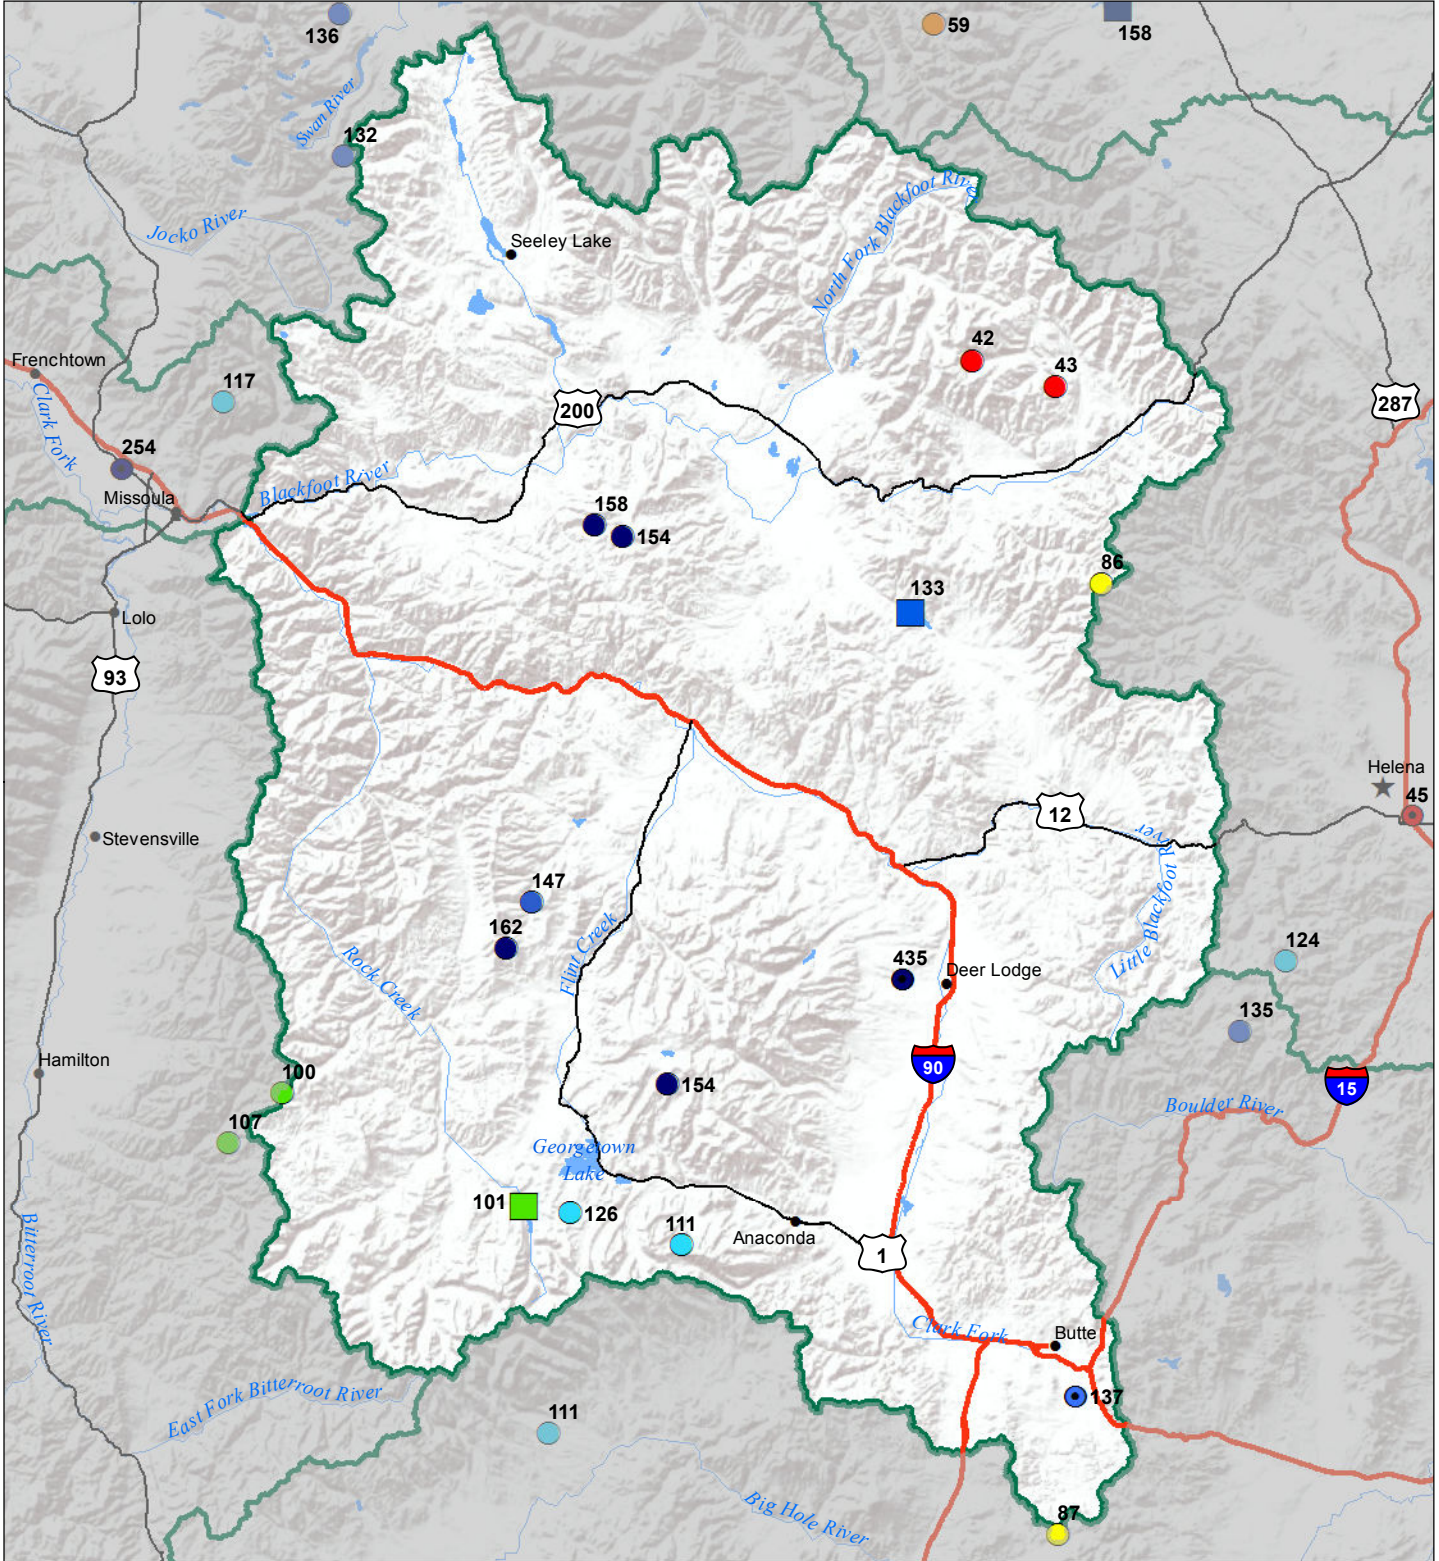

Upper Clark Fork River Basin Monthly Precipitation and Reservoir Levels Percentage of Normal December 1, 2018 (November 1, 2018 - December 1, 2018)

Precipitation Percent of Normal

SNOTEL

- > 150%
- 131 - 150%
- 111 - 130%
- 91 - 110%
- 71 - 90%
- 51 - 70%
- 1 - 50%

COOP/ACIS

- > 150%
- 131 - 150%
- 111 - 130%
- 91 - 110%
- 71 - 90%
- 51 - 70%
- 1 - 50%

Reservoirs Percent of Normal

- > 150%
- 131 - 150%
- 111 - 130%
- 91 - 110%
- 71 - 90%
- 51 - 70%
- 1 - 50%