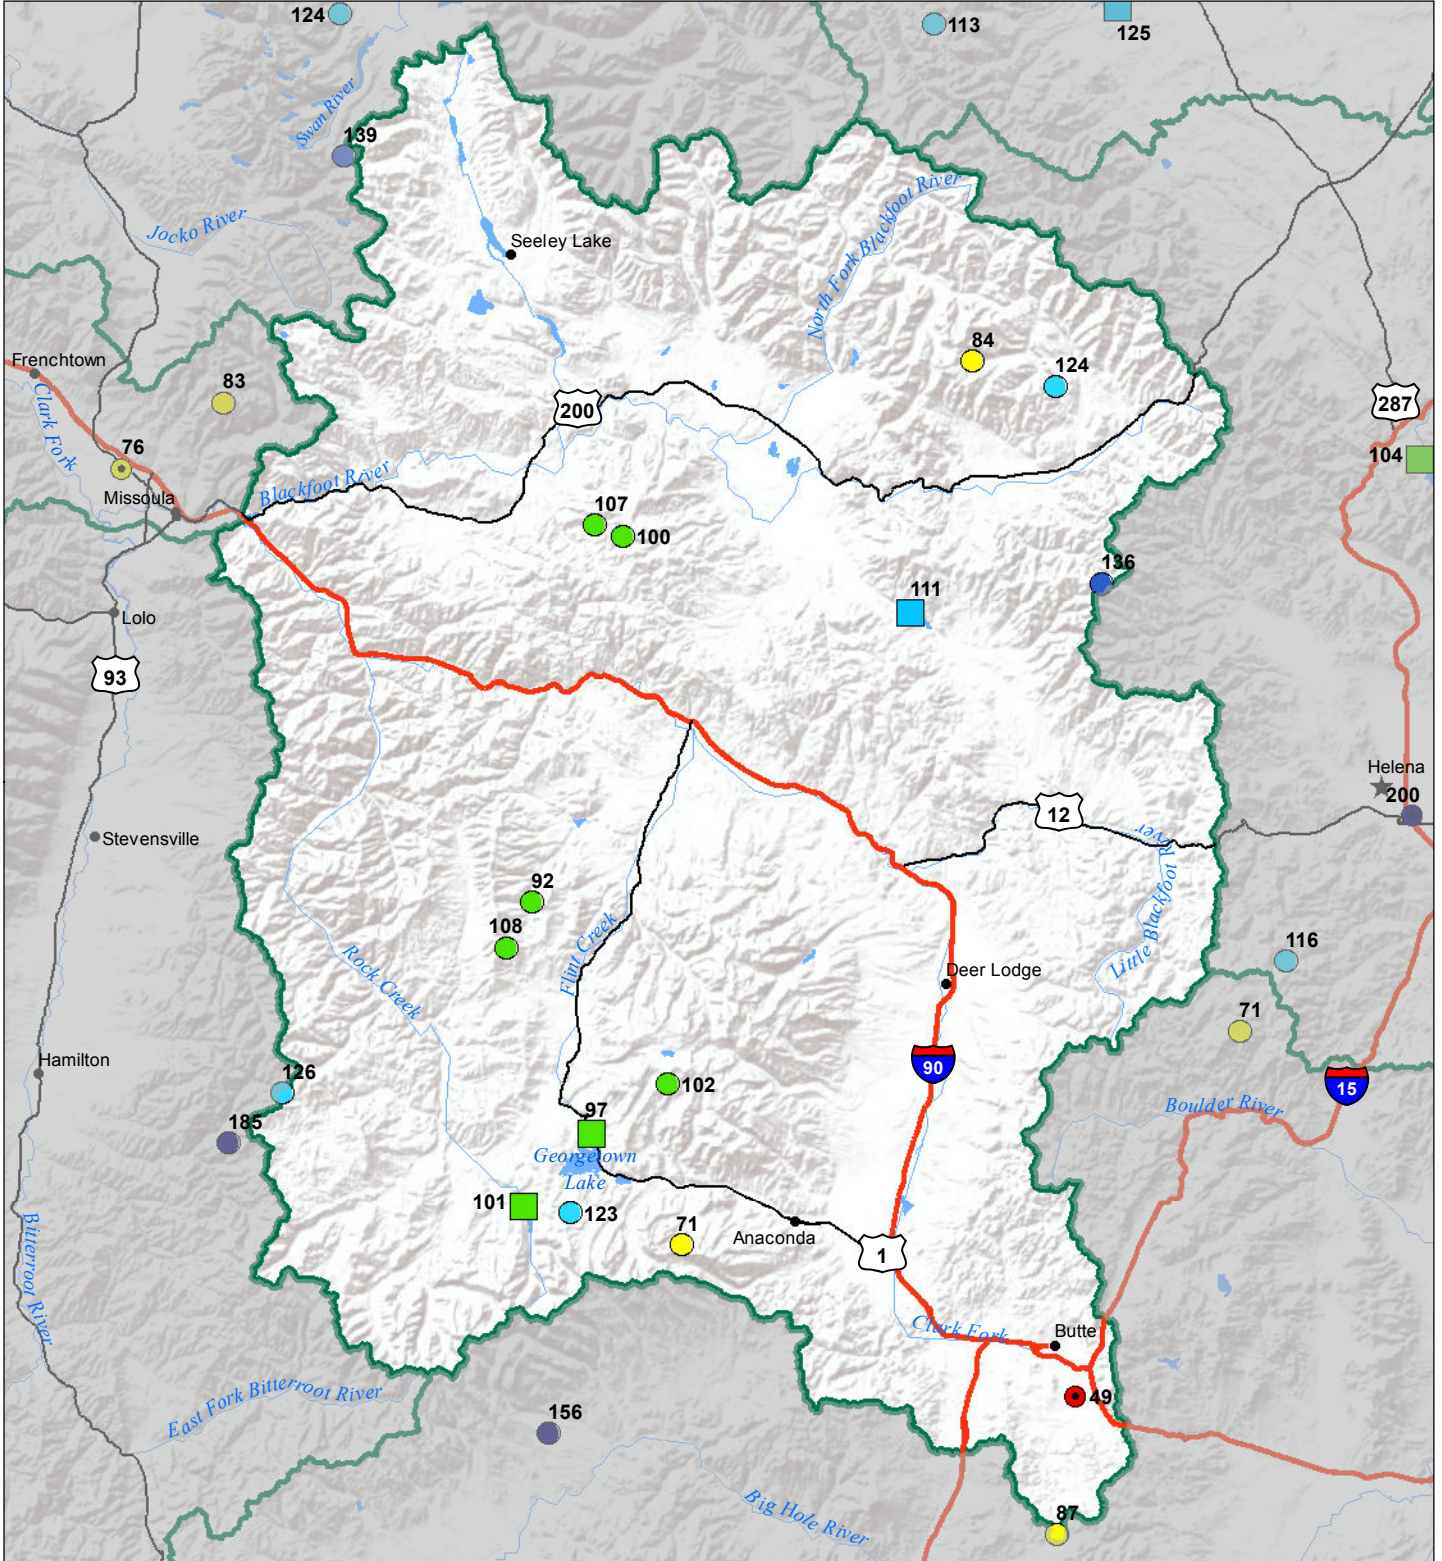

# Upper Clark Fork River Basin Monthly Precipitation and Reservoir Levels Percentage of Normal April 1, 2018 (March 1, 2018 - April 1, 2018)

### Precipitation Percent of Normal

#### SNOTEL

- > 150%
- 131 - 150%
- 111 - 130%
- 91 - 110%
- 71 - 90%
- 51 - 70%
- 1 - 50%

### Reservoirs Percent of Normal

- > 150%
- 131 - 150%
- 111 - 130%
- 91 - 110%
- 71 - 90%
- 51 - 70%
- 1 - 50%