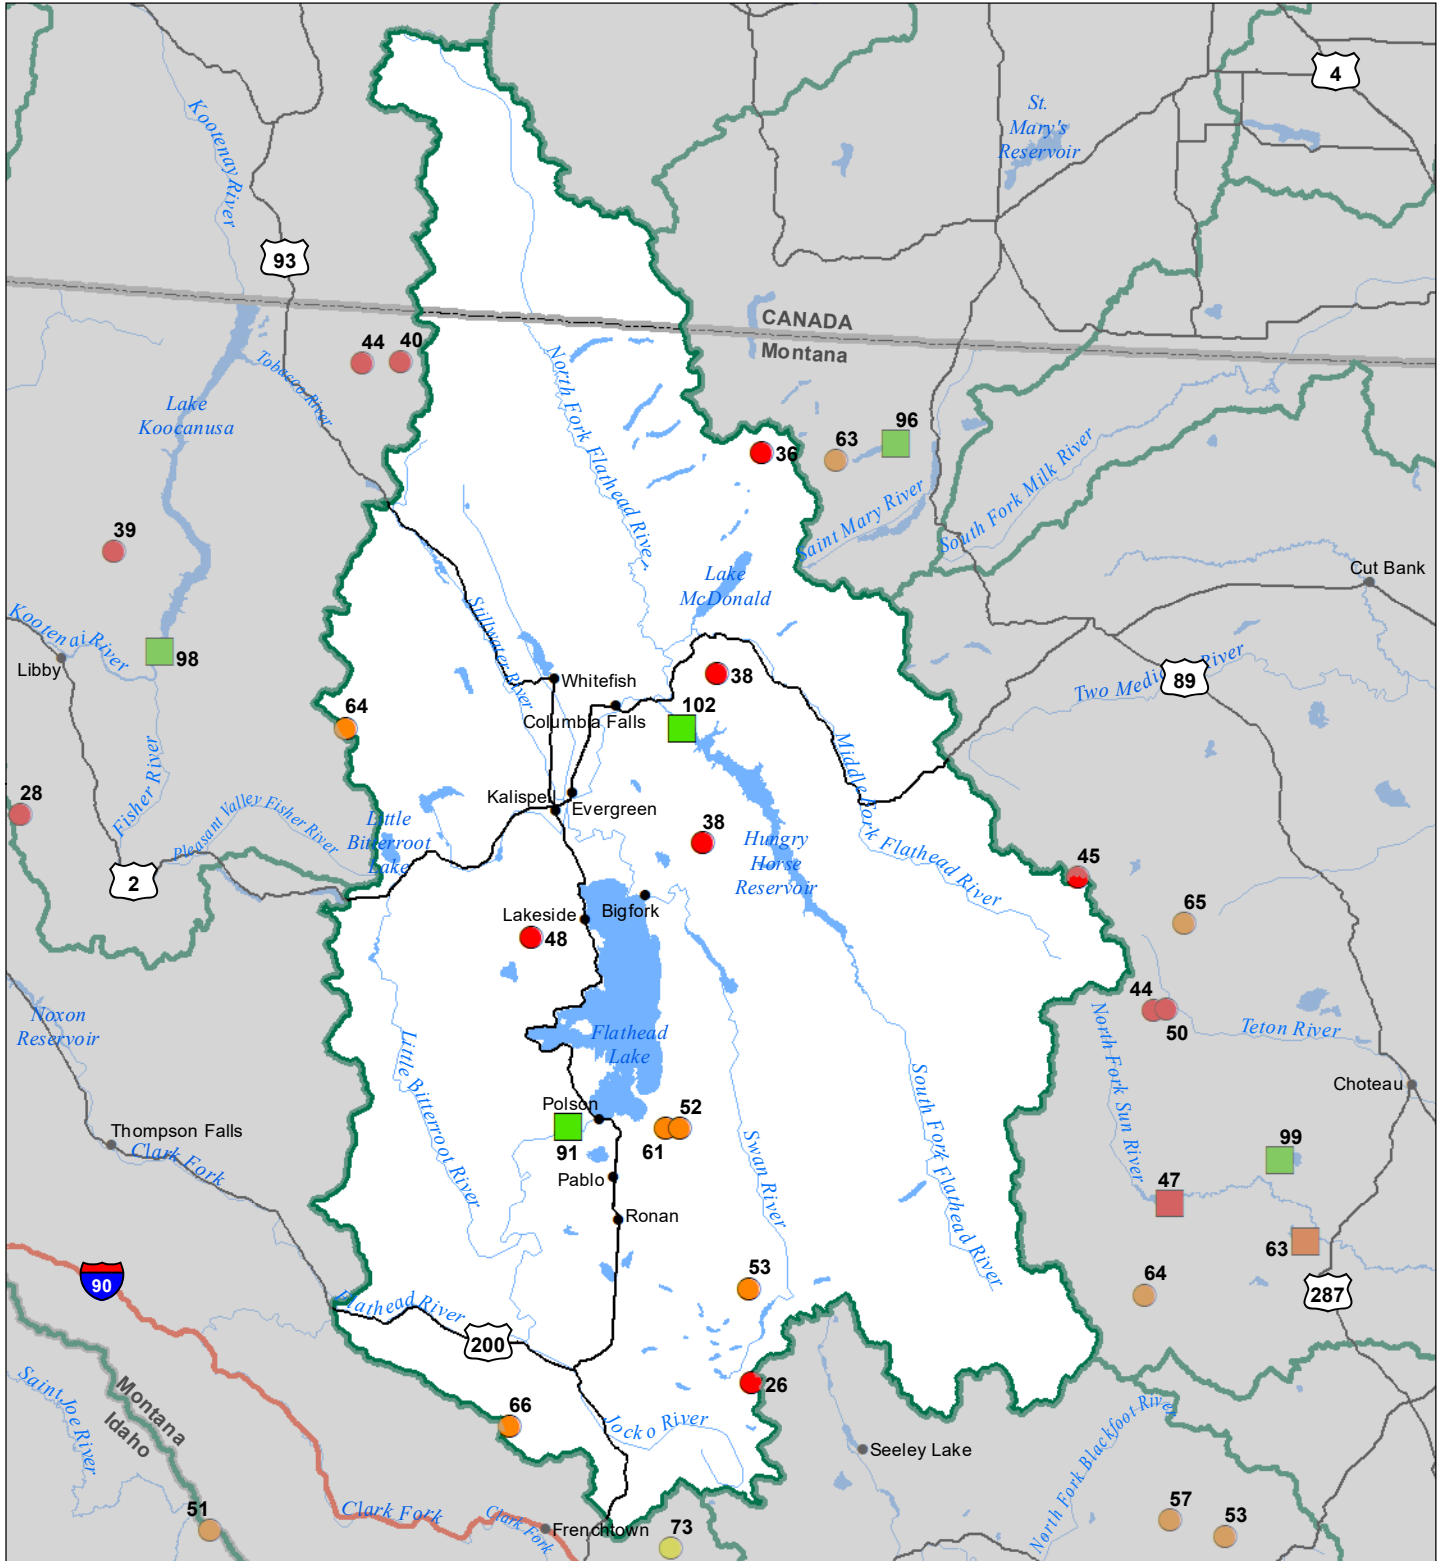

Flathead River Basin Monthly Precipitation and Reservoir Levels Percentage of Normal November 1, 2023 (October 1, 2023 - November 1, 2023)

Precipitation Percent of Normal

SNOTEL

- > 150%
- 131 - 150%
- 111 - 130%
- 91 - 110%
- 71 - 90%
- 51 - 70%
- 1 - 50%

COOP/ACIS

- > 150%
- 131 - 150%
- 111 - 130%
- 91 - 110%
- 71 - 90%
- 51 - 70%
- 1 - 50%

Reservoirs Percent of Normal

- > 150%
- 131 - 150%
- 111 - 130%
- 91 - 110%
- 71 - 90%
- 51 - 70%
- 1 - 50%