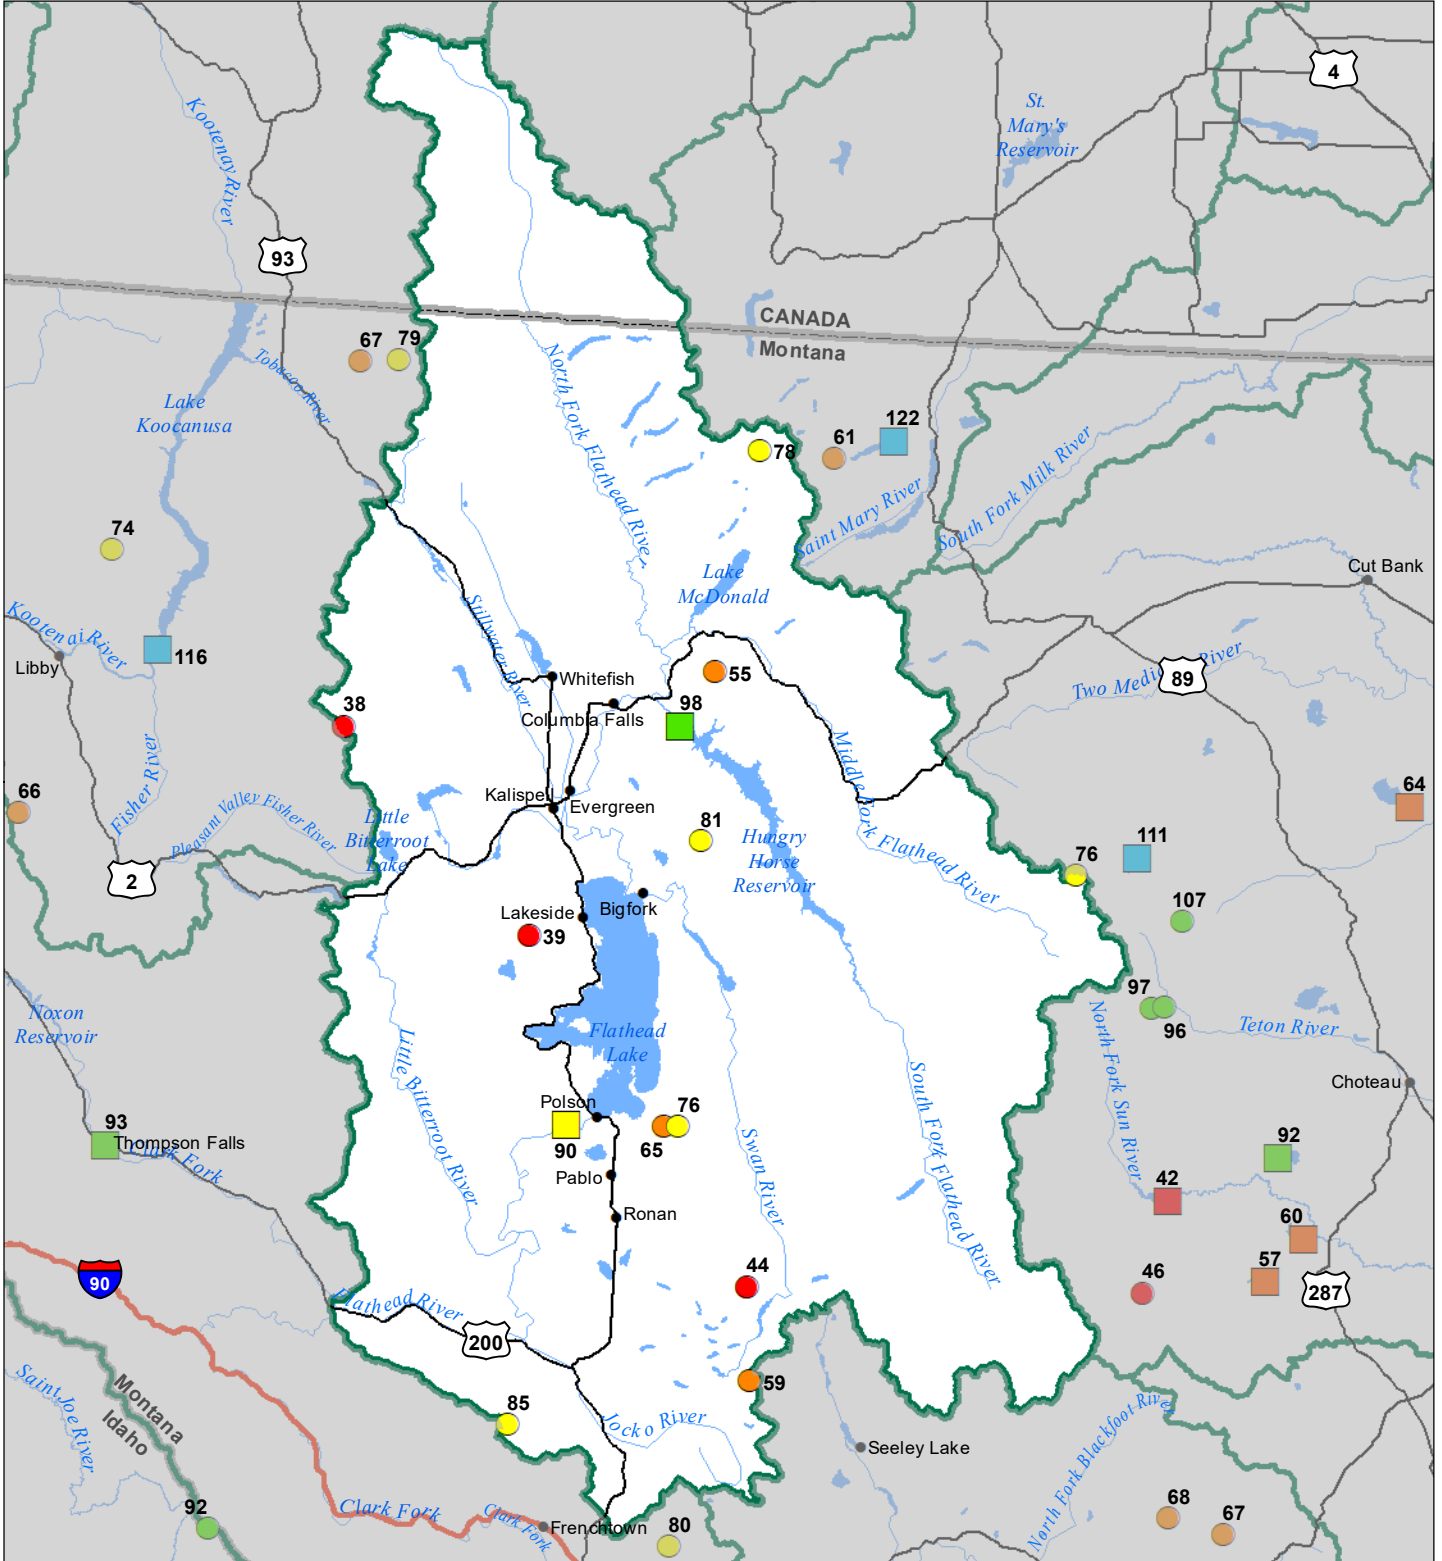

Flathead River Basin Monthly Precipitation and Reservoir Levels Percentage of Normal May 1, 2023 (April 1, 2022 - May 1, 2023)

Precipitation Percent of Normal

SNOTEL

- > 150%
- 131 - 150%
- 111 - 130%
- 91 - 110%
- 71 - 90%
- 51 - 70%
- 1 - 50%

COOP/ACIS

- > 150%
- 131 - 150%
- 111 - 130%
- 91 - 110%
- 71 - 90%
- 51 - 70%
- 1 - 50%

Reservoirs Percent of Normal

- > 150%
- 131 - 150%
- 111 - 130%
- 91 - 110%
- 71 - 90%
- 51 - 70%
- 1 - 50%