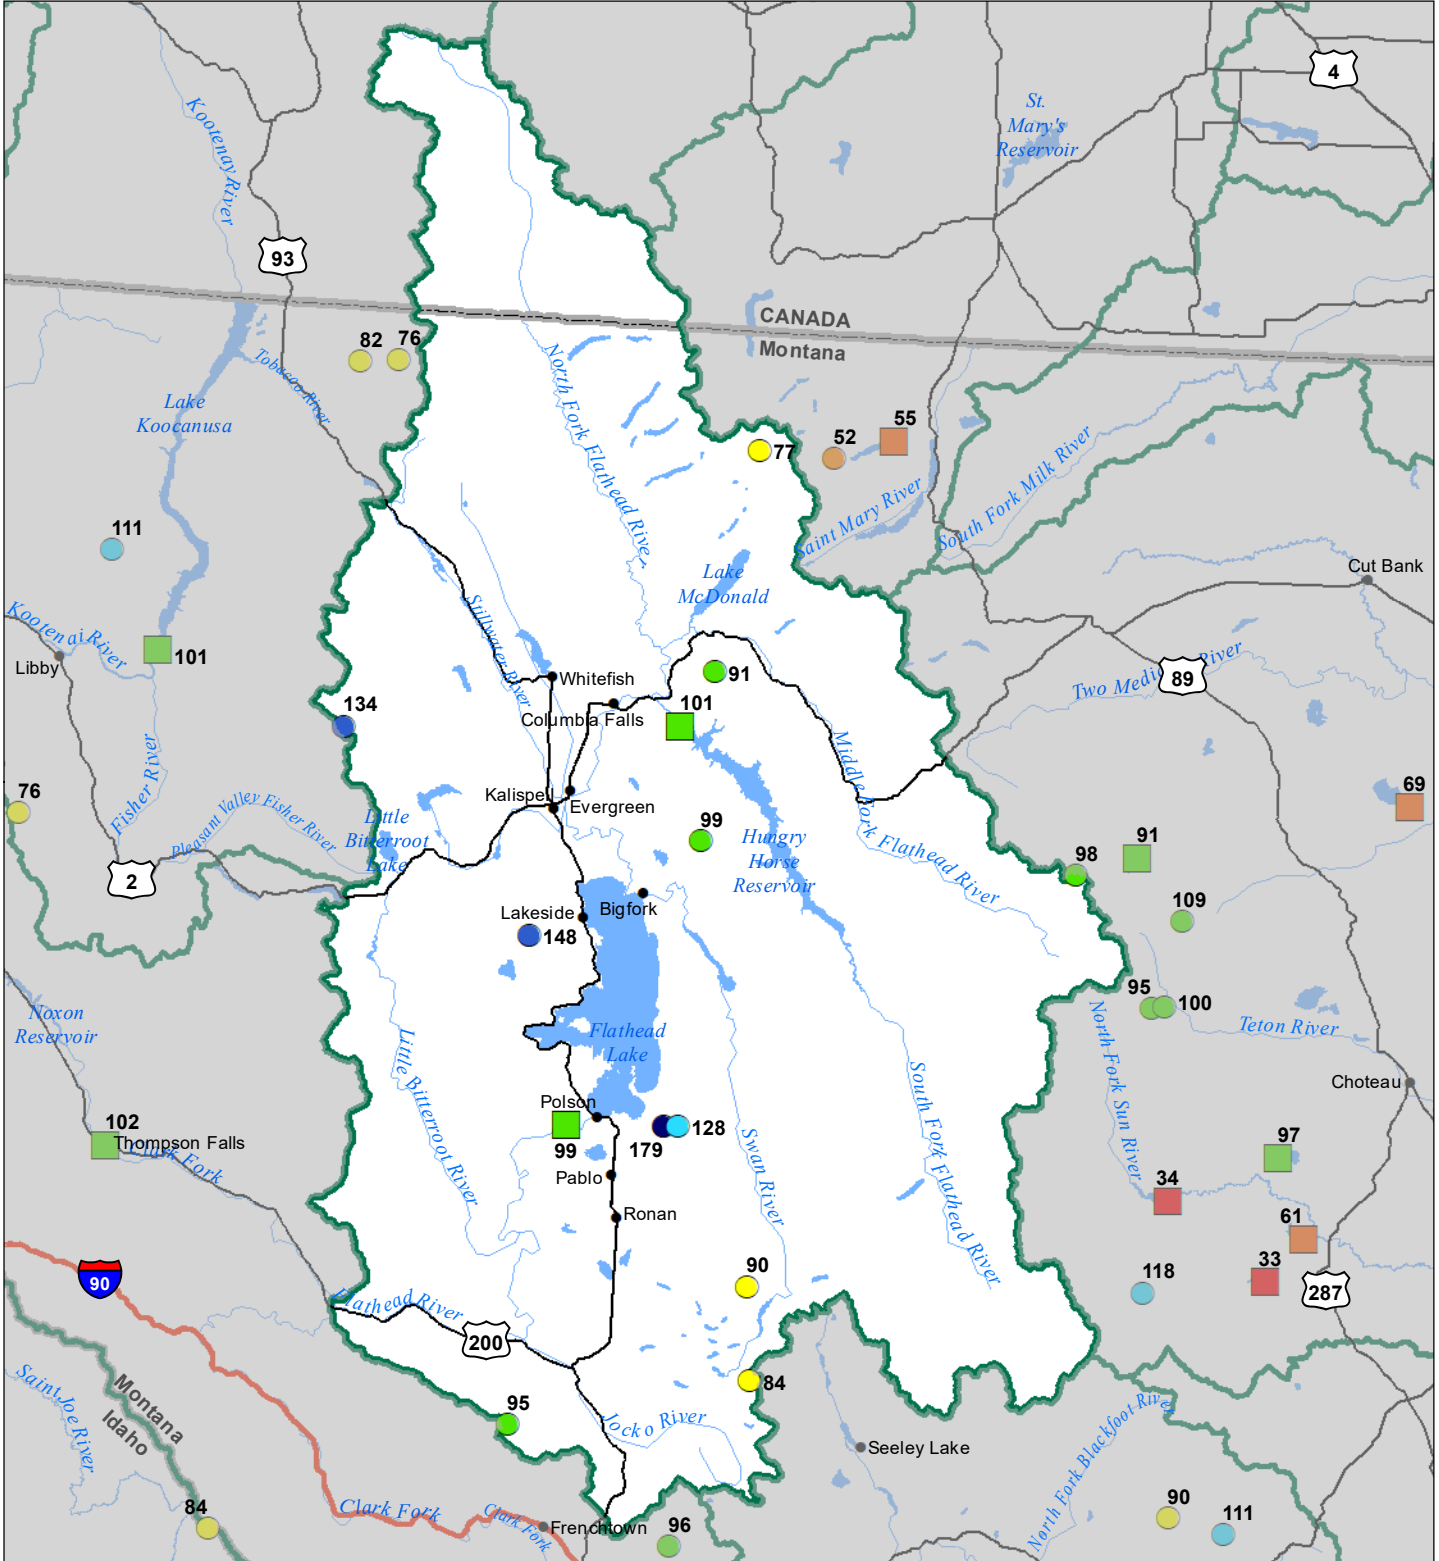

Flathead River Basin Monthly Precipitation and Reservoir Levels Percentage of Normal December 1, 2022 (November 1, 2022 - December 1, 2022)

Precipitation Percent of Normal

SNOTEL

- > 150%
- 131 - 150%
- 111 - 130%
- 91 - 110%
- 71 - 90%
- 51 - 70%
- 1 - 50%

COOP/ACIS

- > 150%
- 131 - 150%
- 111 - 130%
- 91 - 110%
- 71 - 90%
- 51 - 70%
- 1 - 50%

Reservoirs Percent of Normal

- > 150%
- 131 - 150%
- 111 - 130%
- 91 - 110%
- 71 - 90%
- 51 - 70%
- 1 - 50%