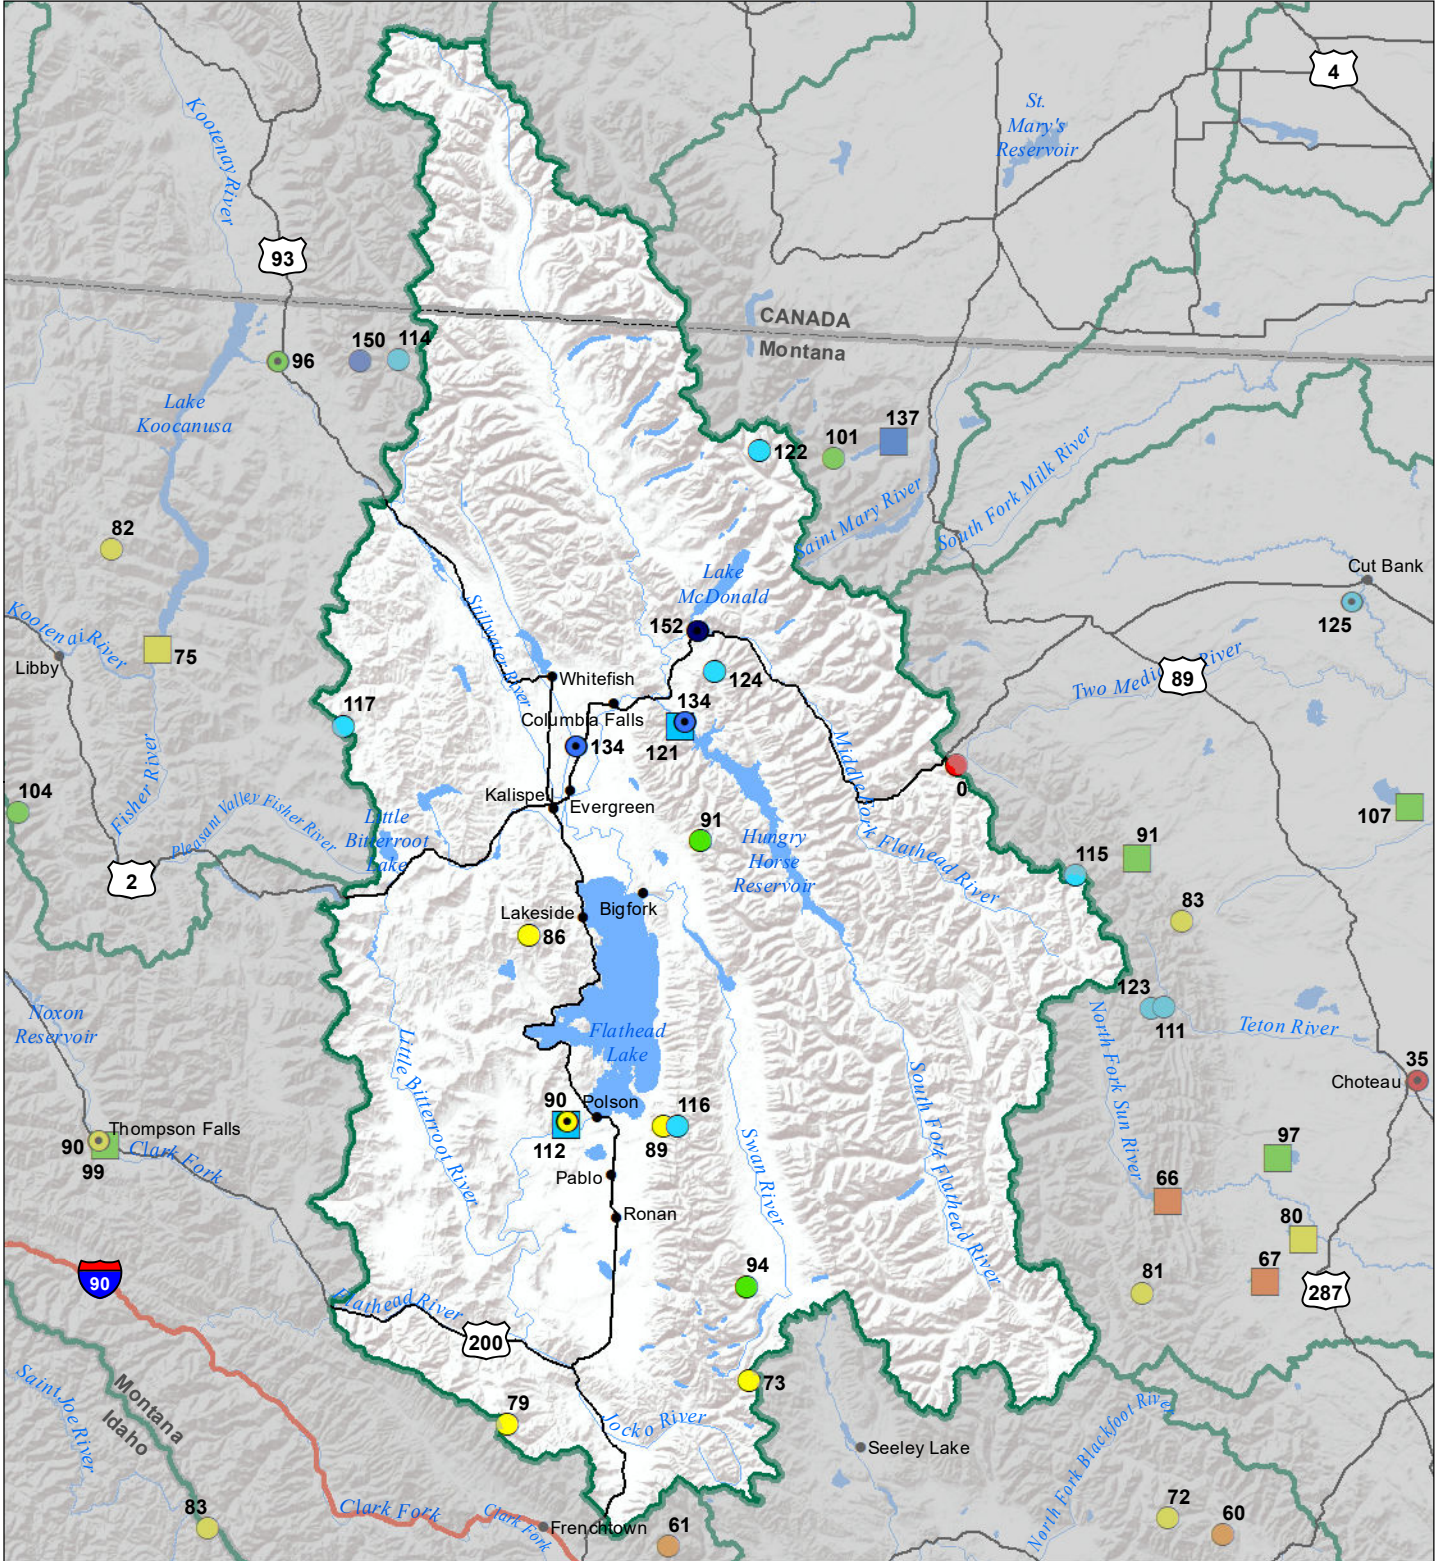

Flathead River Basin Monthly Precipitation and Reservoir Levels Percentage of Normal April 1, 2022 (March 1, 2022 - April 1, 2022)

Precipitation Percent of Normal

SNOTEL

- > 150%
- 131 - 150%
- 111 - 130%
- 91 - 110%
- 71 - 90%
- 51 - 70%
- 1 - 50%

COOP/ACIS

- > 150%
- 131 - 150%
- 111 - 130%
- 91 - 110%
- 71 - 90%
- 51 - 70%
- 1 - 50%

Reservoirs Percent of Normal

- > 150%
- 131 - 150%
- 111 - 130%
- 91 - 110%
- 71 - 90%
- 51 - 70%
- 1 - 50%