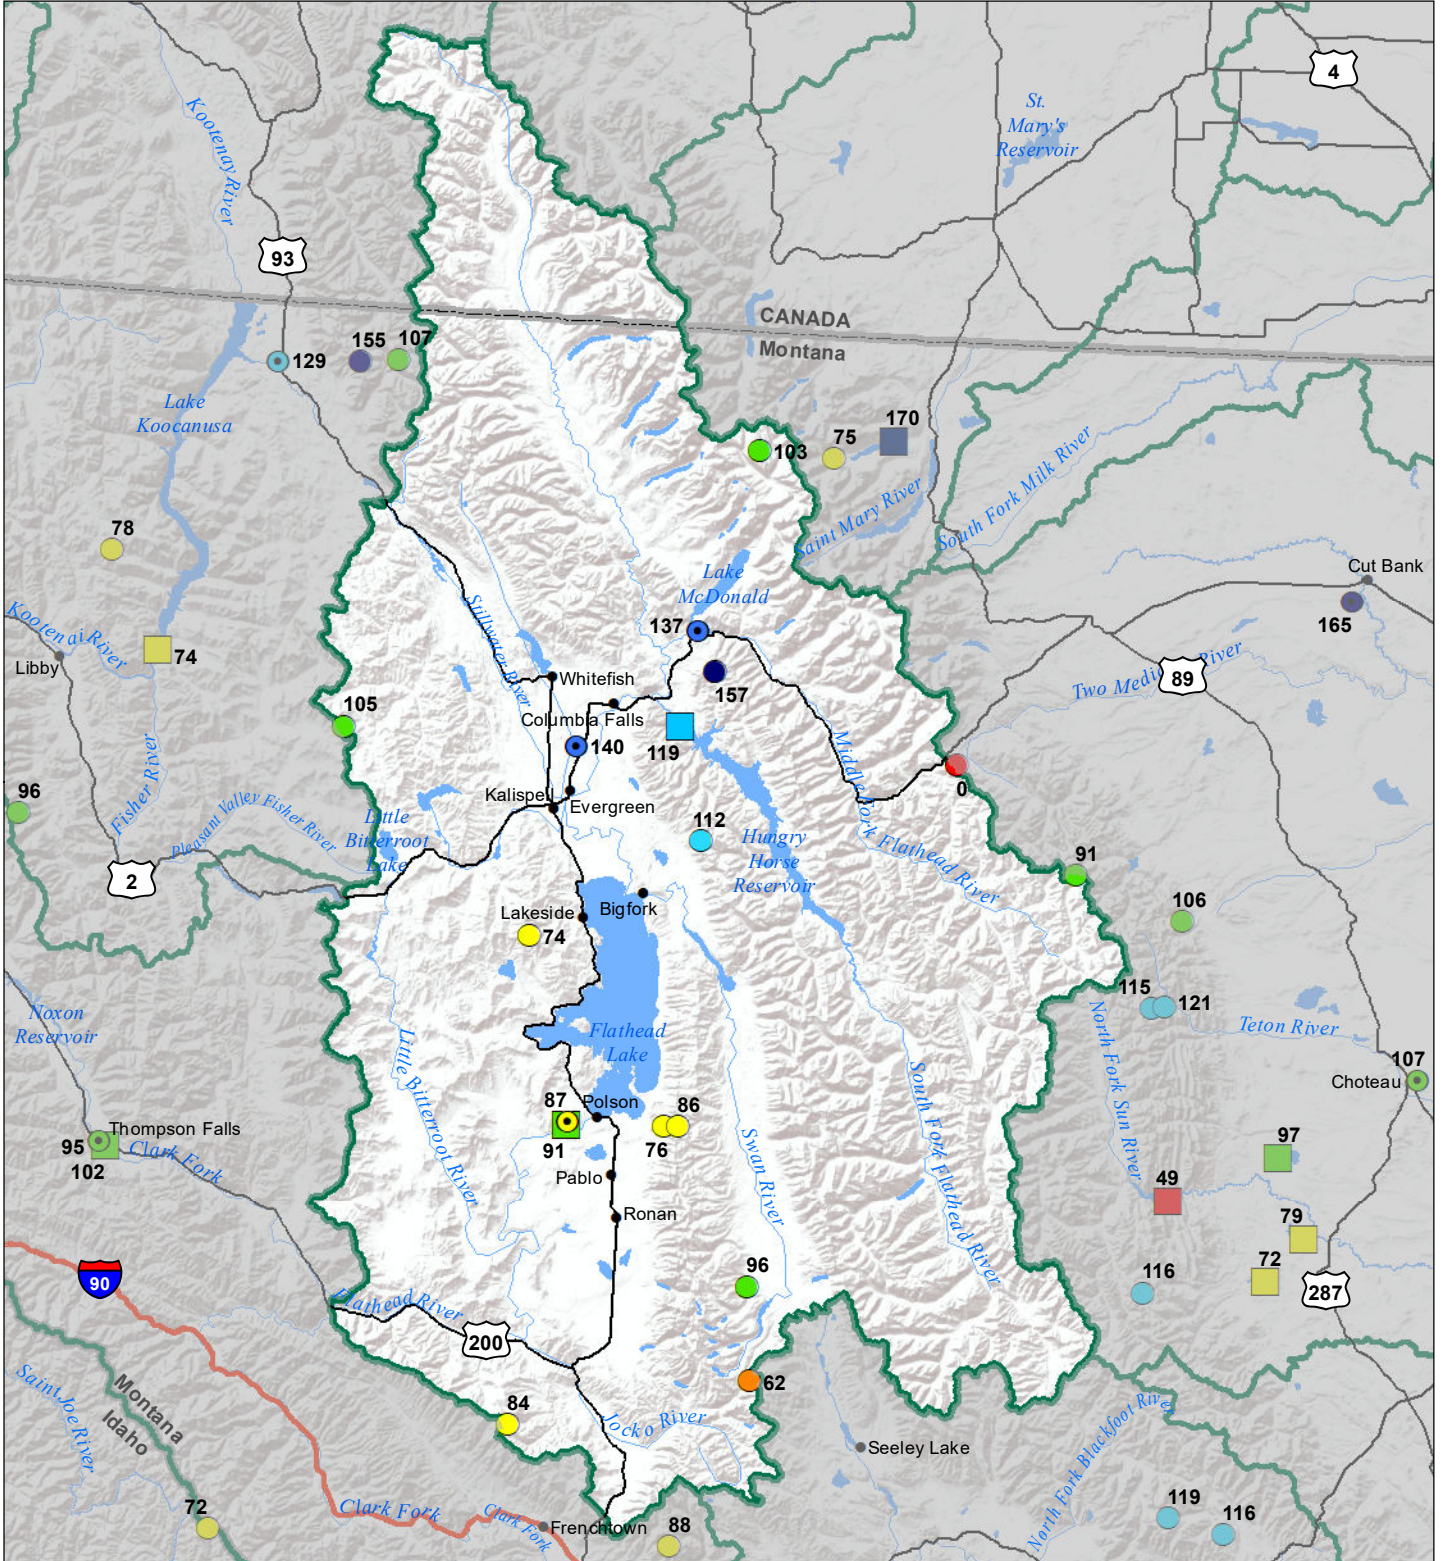

# Flathead River Basin Monthly Precipitation and Reservoir Levels Percentage of Normal March 1, 2022 (February 1, 2022 - March 1, 2022)

### Precipitation Percent of Normal

#### SNOTEL

- > 150%
- 131 - 150%
- 111 - 130%
- 91 - 110%
- 71 - 90%
- 51 - 70%
- 1 - 50%

### Reservoirs Percent of Normal

- > 150%
- 131 - 150%
- 111 - 130%
- 91 - 110%
- 71 - 90%
- 51 - 70%
- 1 - 50%