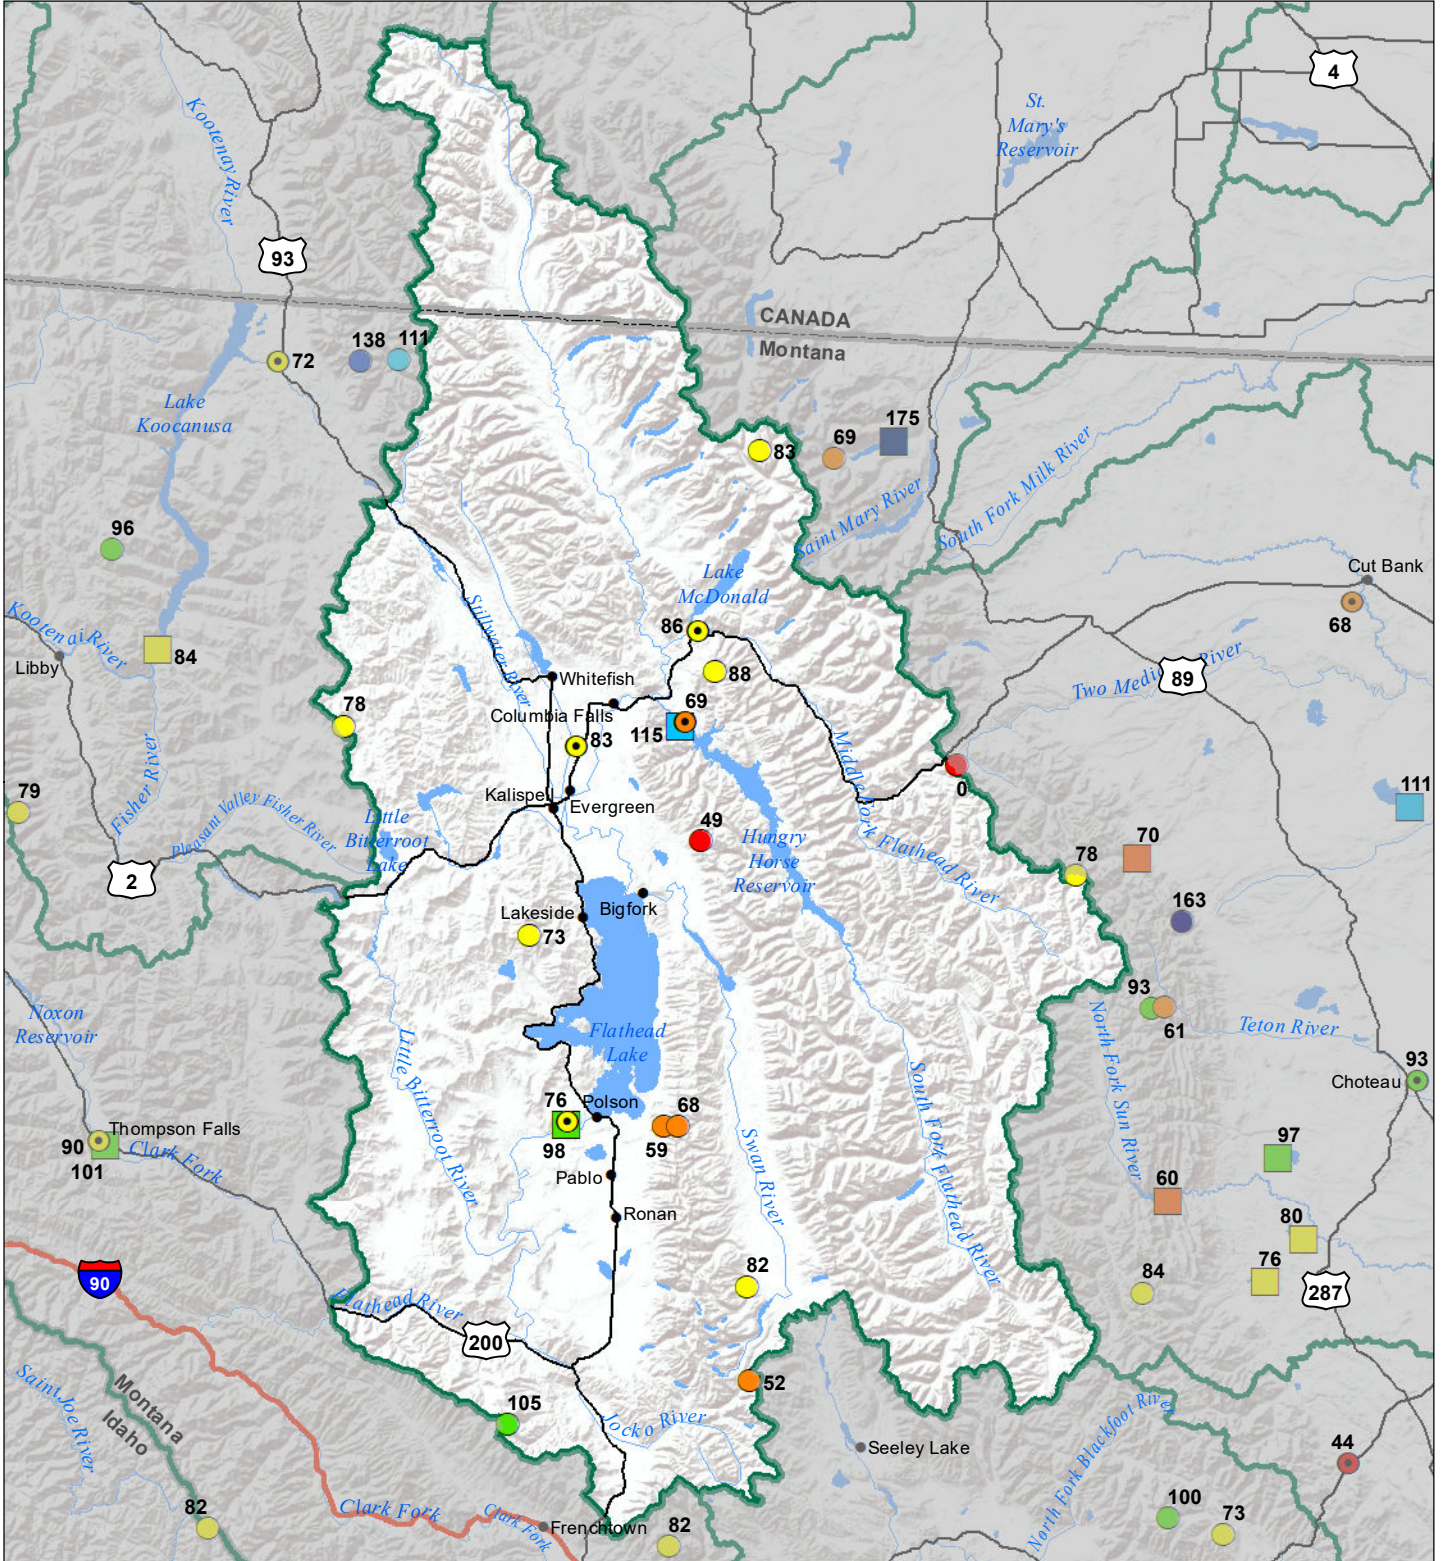

Flathead River Basin Monthly Precipitation and Reservoir Levels Percentage of Normal February 1, 2022 (January 1, 2022 - February 1, 2022)

Precipitation Percent of Normal

SNOTEL

- > 150%
- 131 - 150%
- 111 - 130%
- 91 - 110%
- 71 - 90%
- 51 - 70%
- 1 - 50%

COOP/ACIS

- > 150%
- 131 - 150%
- 111 - 130%
- 91 - 110%
- 71 - 90%
- 51 - 70%
- 1 - 50%

Reservoirs Percent of Normal

- > 150%
- 131 - 150%
- 111 - 130%
- 91 - 110%
- 71 - 90%
- 51 - 70%
- 1 - 50%