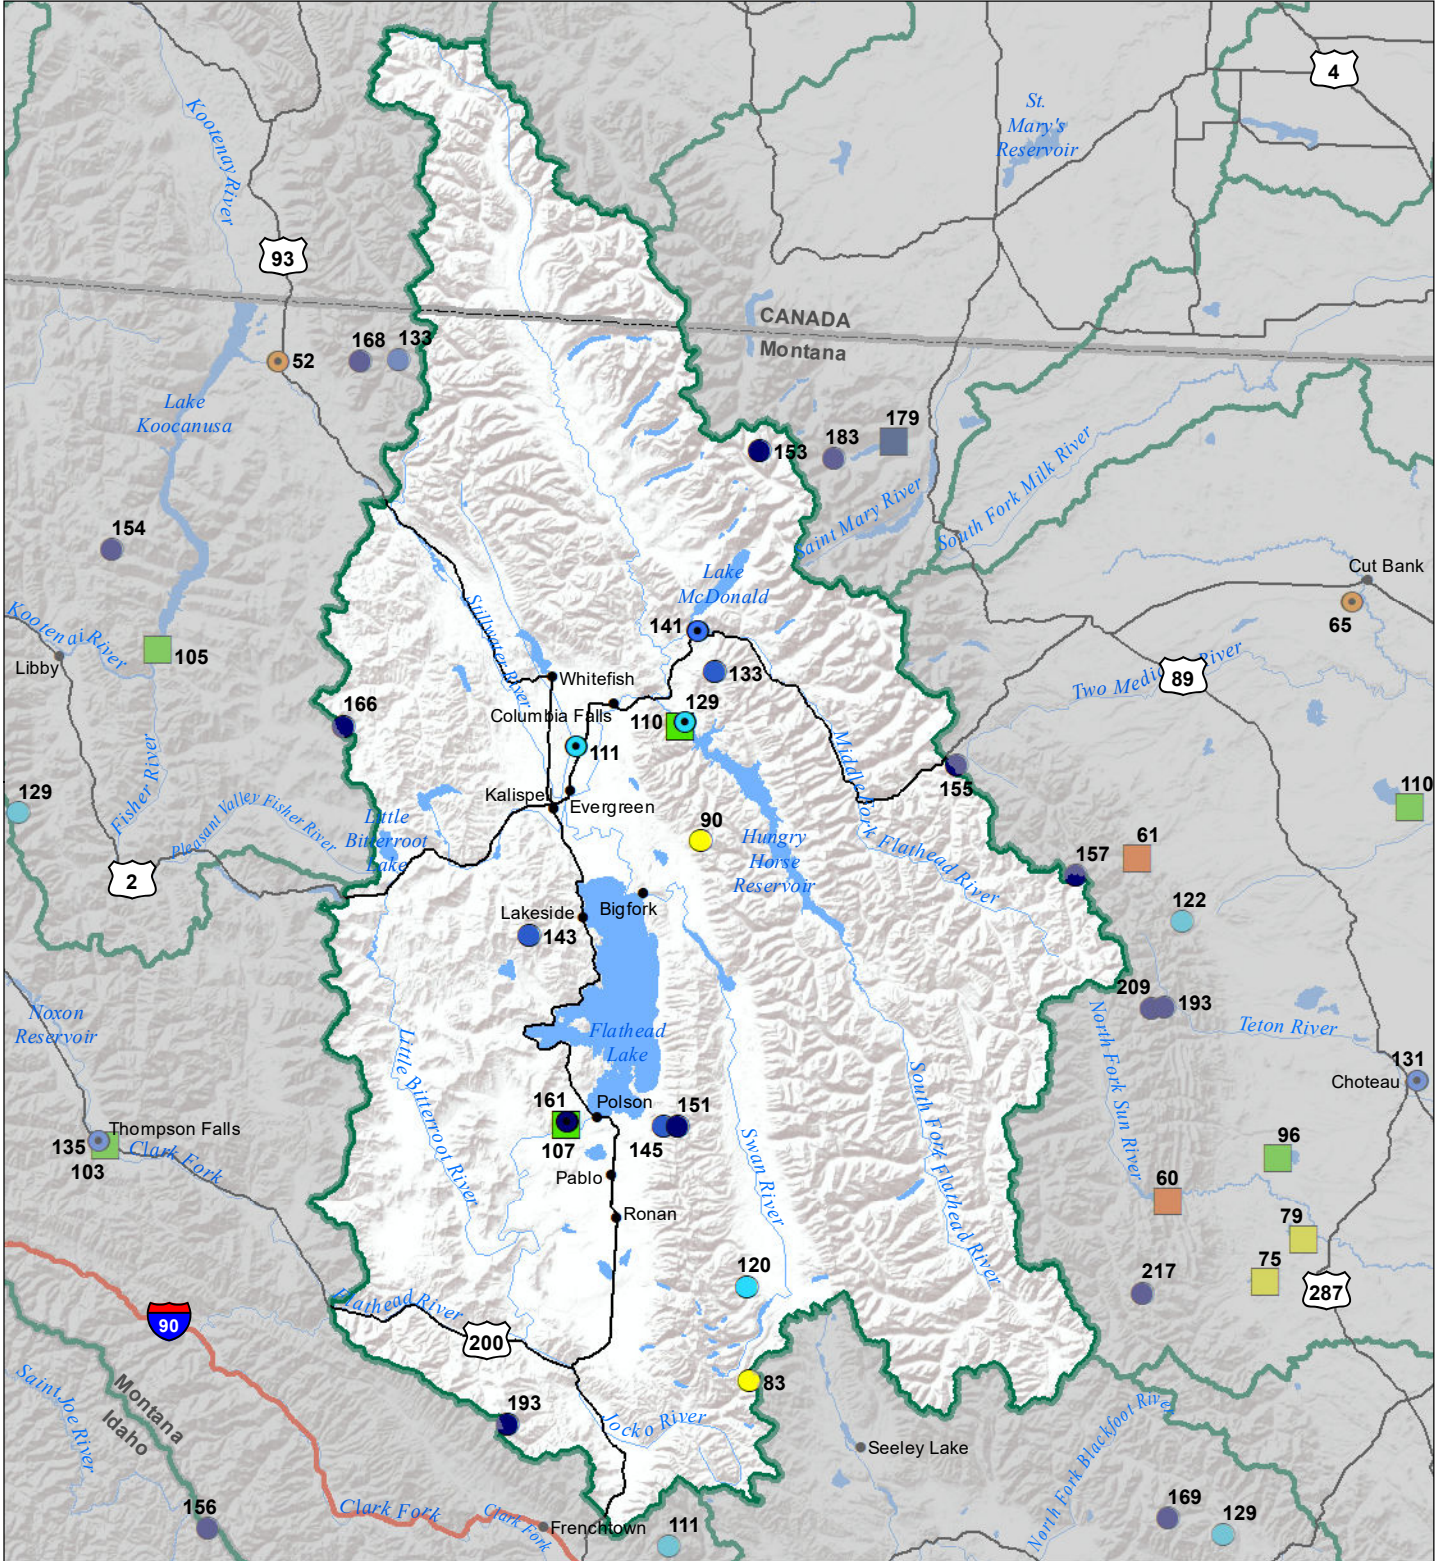

Flathead River Basin Monthly Precipitation and Reservoir Levels Percentage of Normal January 1, 2022 (December 1, 2021 - January 1, 2022)

Precipitation Percent of Normal

SNOTEL

- > 150%
- 131 - 150%
- 111 - 130%
- 91 - 110%
- 71 - 90%
- 51 - 70%
- 1 - 50%

COOP/ACIS

- > 150%
- 131 - 150%
- 111 - 130%
- 91 - 110%
- 71 - 90%
- 51 - 70%
- 1 - 50%

Reservoirs Percent of Normal

- > 150%
- 131 - 150%
- 111 - 130%
- 91 - 110%
- 71 - 90%
- 51 - 70%
- 1 - 50%