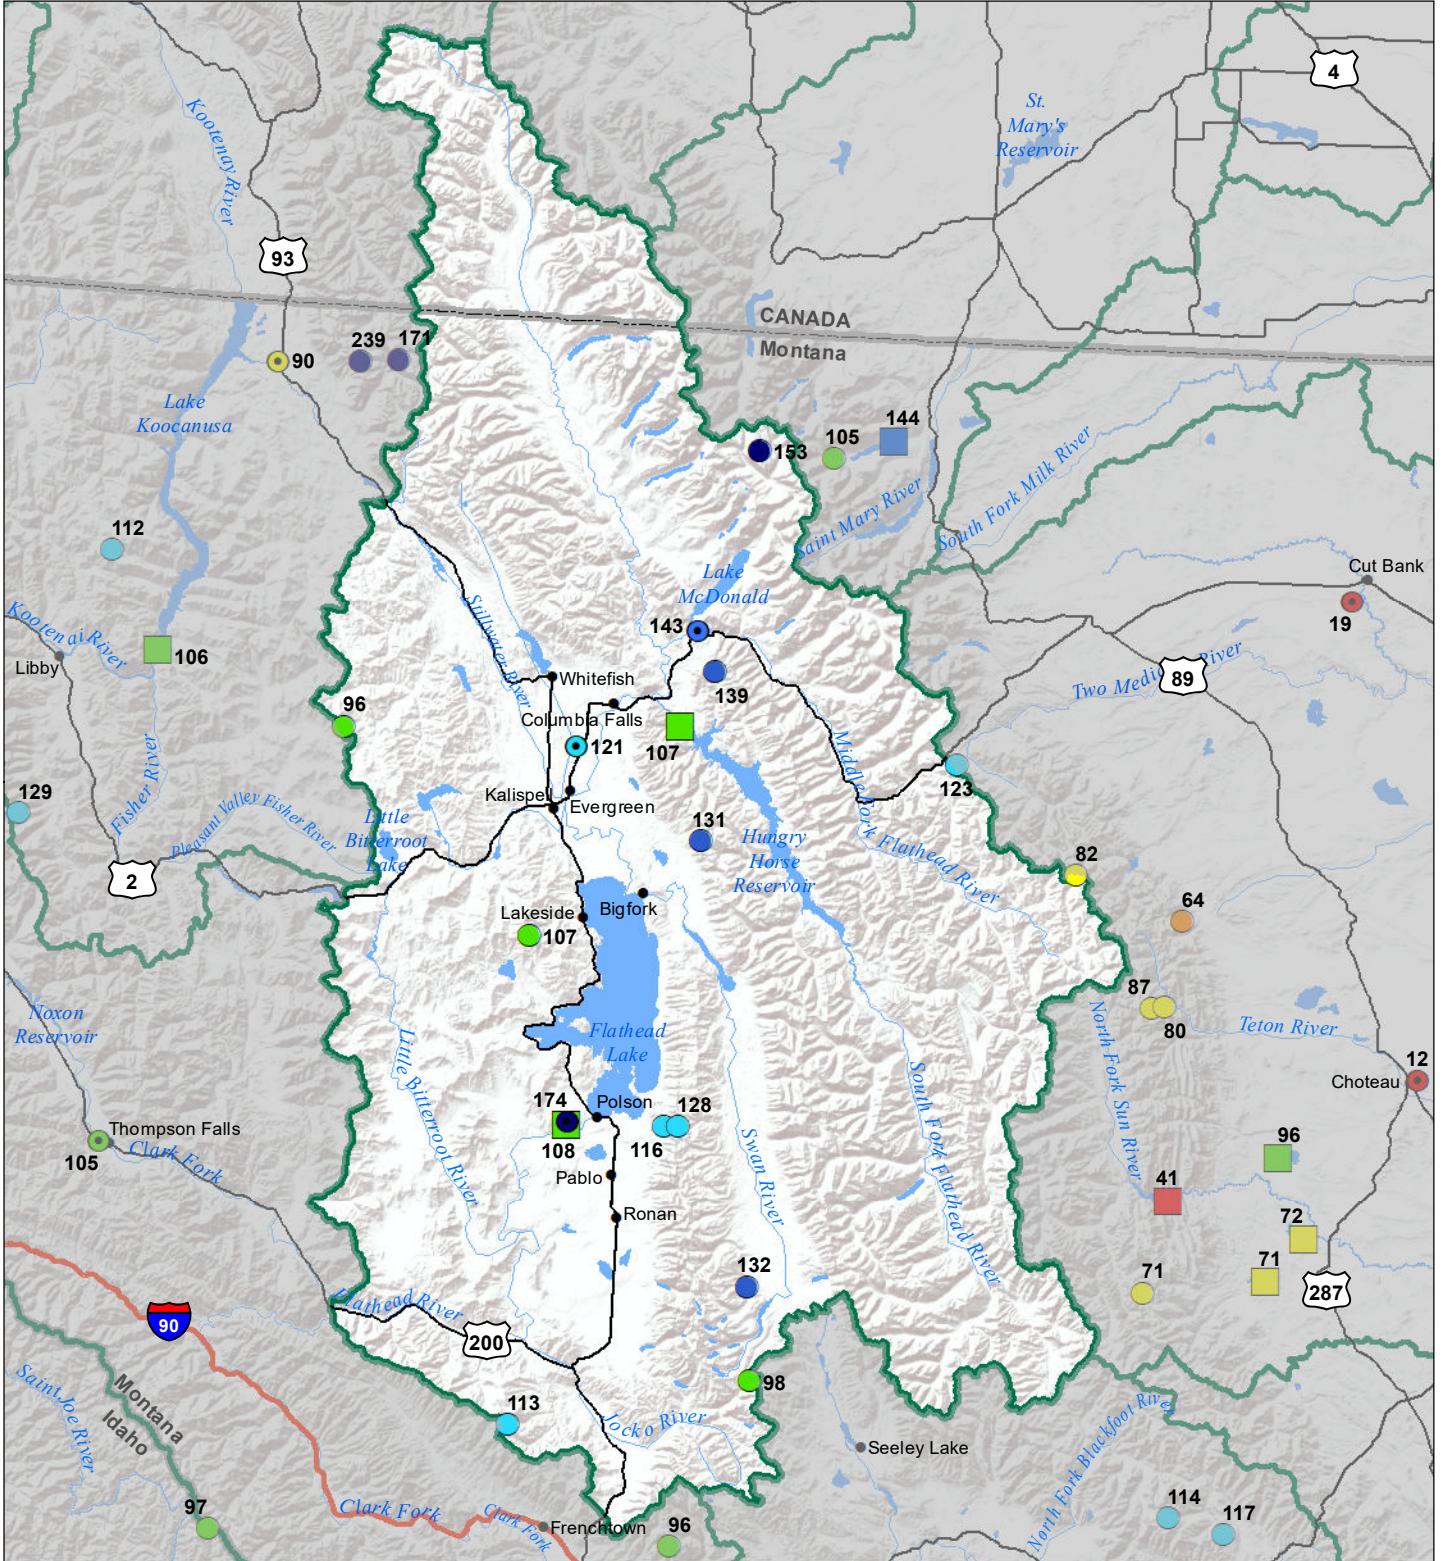

Flathead River Basin Monthly Precipitation and Reservoir Levels Percentage of Normal December 1, 2021 (November 1, 2021 - December 1, 2021)

Precipitation Percent of Normal

SNOTEL

- > 150%
- 131 - 150%
- 111 - 130%
- 91 - 110%
- 71 - 90%
- 51 - 70%
- 1 - 50%

COOP/ACIS

- > 150%
- 131 - 150%
- 111 - 130%
- 91 - 110%
- 71 - 90%
- 51 - 70%
- 1 - 50%

Reservoirs Percent of Normal

- > 150%
- 131 - 150%
- 111 - 130%
- 91 - 110%
- 71 - 90%
- 51 - 70%
- 1 - 50%