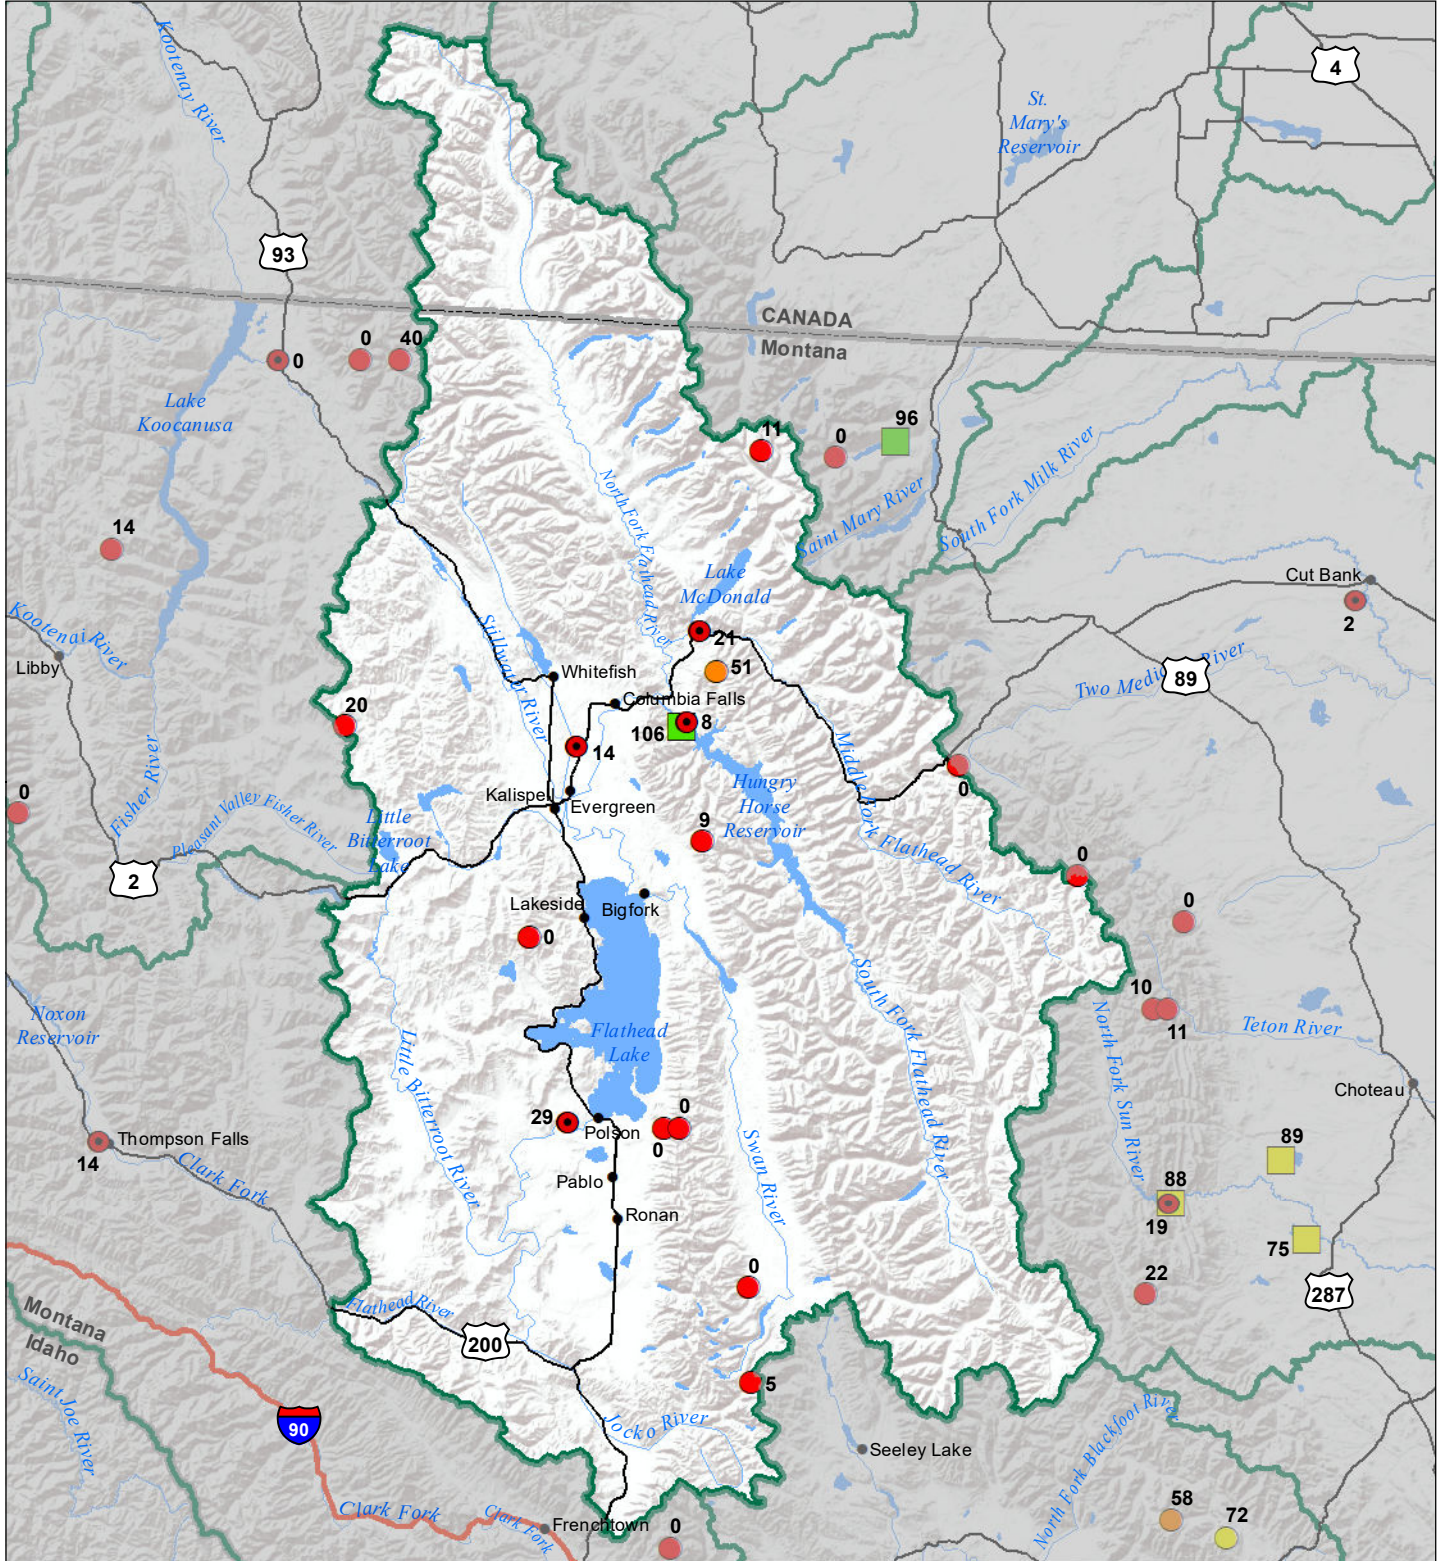

Flathead River Basin Monthly Precipitation and Reservoir Levels Percentage of Normal August 1, 2021 (July 1, 2021 - August 1, 2021)

Precipitation Percent of Normal

SNOTEL

- > 150%
- 131 - 150%
- 111 - 130%
- 91 - 110%
- 71 - 90%
- 51 - 70%
- 1 - 50%

COOP/ACIS

- > 150%
- 131 - 150%
- 111 - 130%
- 91 - 110%
- 71 - 90%
- 51 - 70%
- 1 - 50%

Reservoirs Percent of Normal

- > 150%
- 131 - 150%
- 111 - 130%
- 91 - 110%
- 71 - 90%
- 51 - 70%
- 1 - 50%