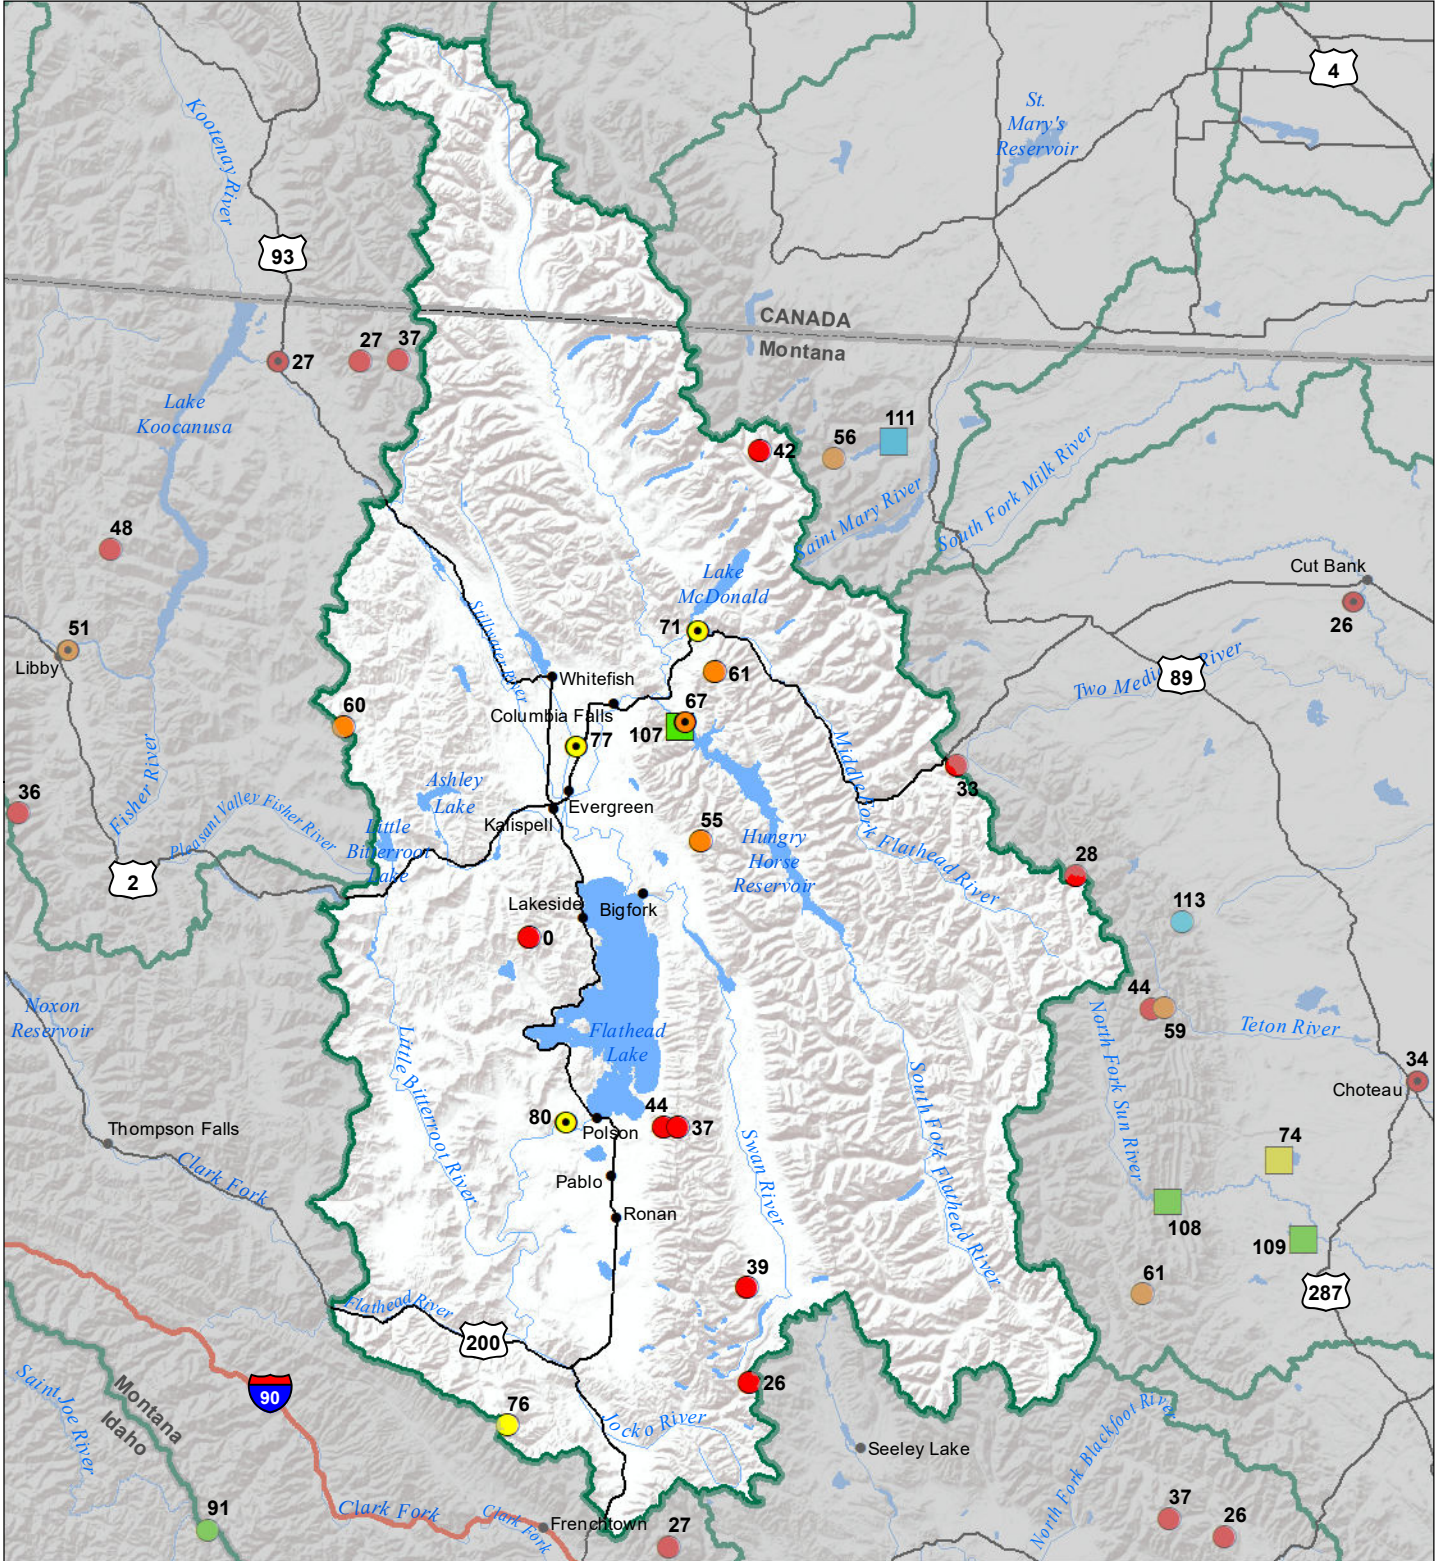

Flathead River Basin Monthly Precipitation and Reservoir Levels Percentage of Normal July 1, 2021 (June 1, 2021 - July 1, 2021)

Precipitation Percent of Normal

SNOTEL

- > 150%
- 131 - 150%
- 111 - 130%
- 91 - 110%
- 71 - 90%
- 51 - 70%
- 1 - 50%

COOP/ACIS

- > 150%
- 131 - 150%
- 111 - 130%
- 91 - 110%
- 71 - 90%
- 51 - 70%
- 1 - 50%

Reservoirs Percent of Normal

- > 150%
- 131 - 150%
- 111 - 130%
- 91 - 110%
- 71 - 90%
- 51 - 70%
- 1 - 50%