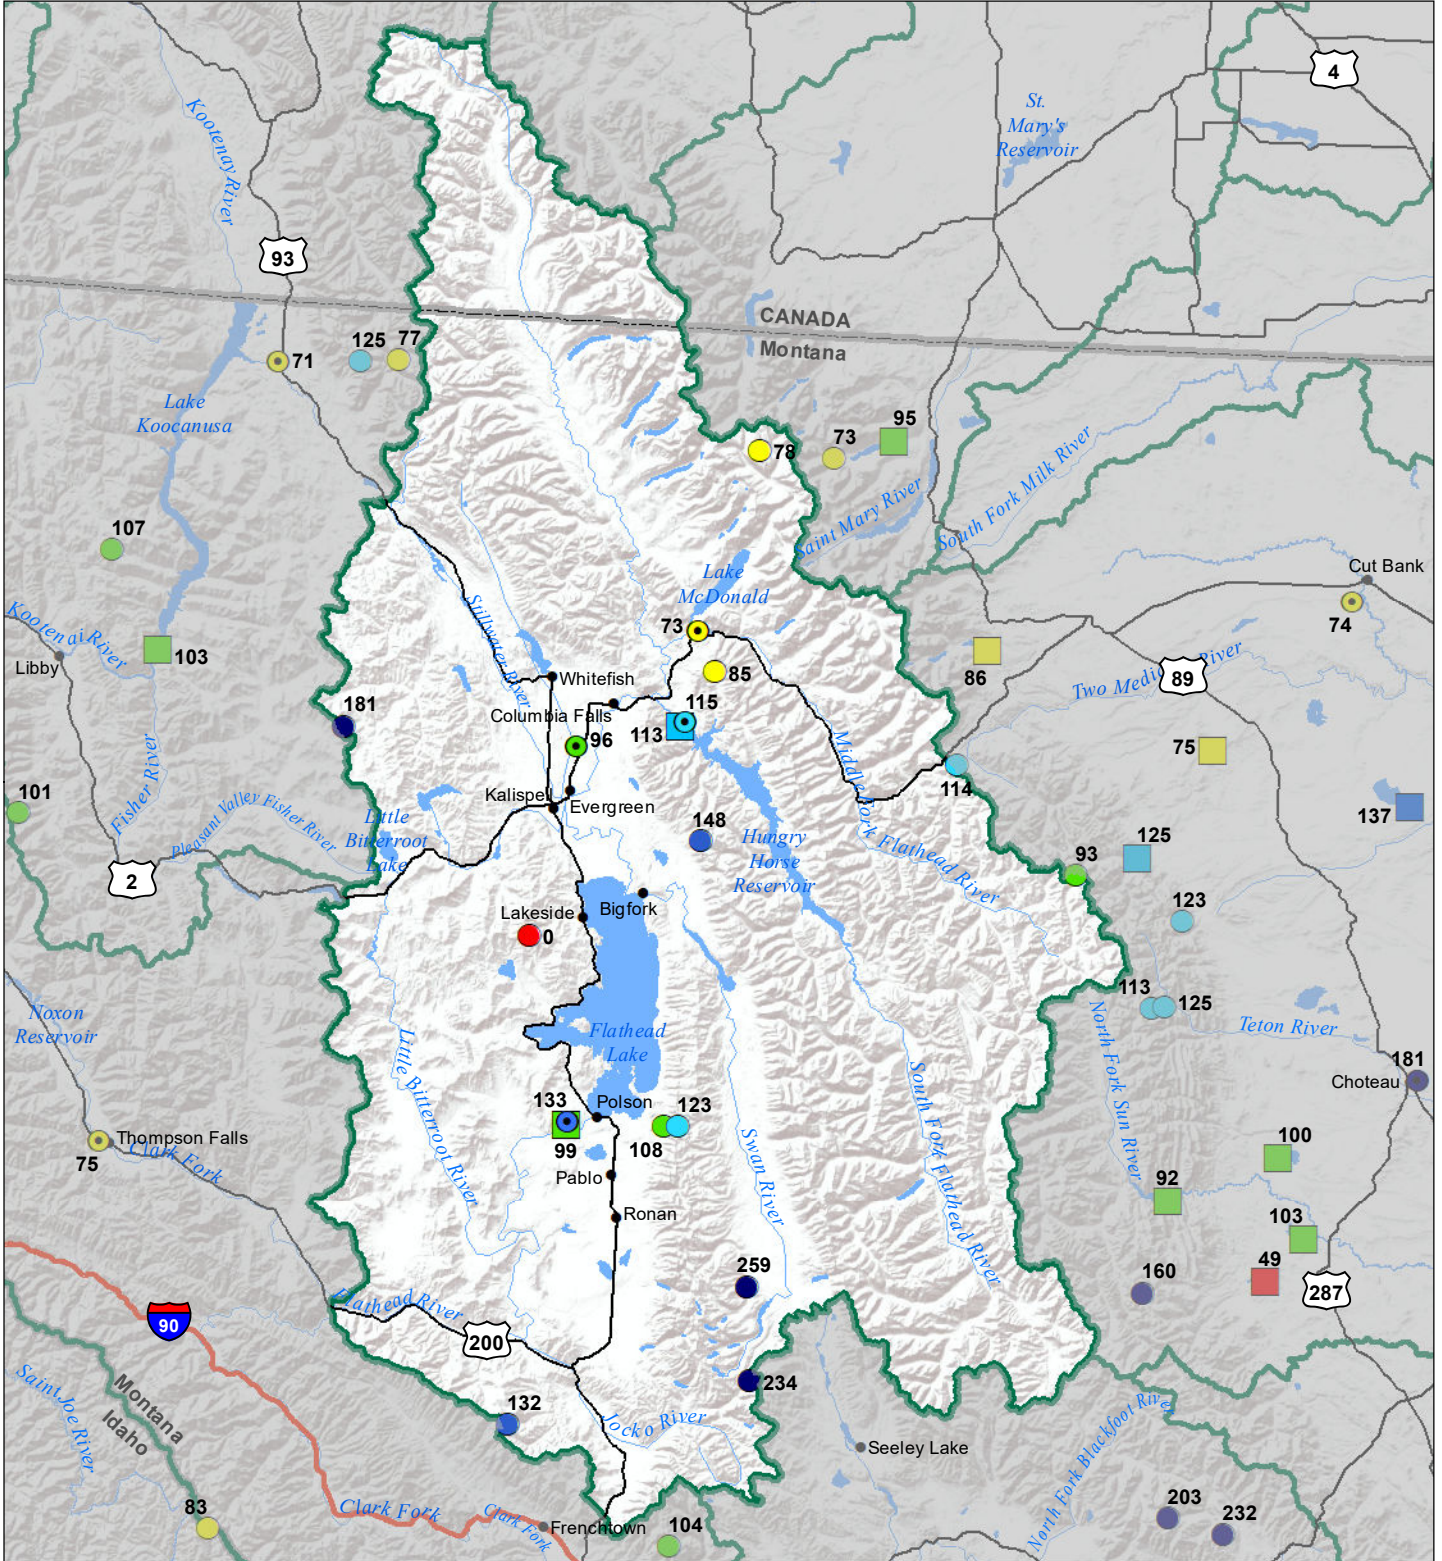

# Flathead River Basin Monthly Precipitation and Reservoir Levels Percentage of Normal June 1, 2021 (May 1, 2021 - June 1, 2021)

### Precipitation Percent of Normal

#### SNOTEL

- > 150%
- 131 - 150%
- 111 - 130%
- 91 - 110%
- 71 - 90%
- 51 - 70%
- 1 - 50%

### Reservoirs Percent of Normal

- > 150%
- 131 - 150%
- 111 - 130%
- 91 - 110%
- 71 - 90%
- 51 - 70%
- 1 - 50%