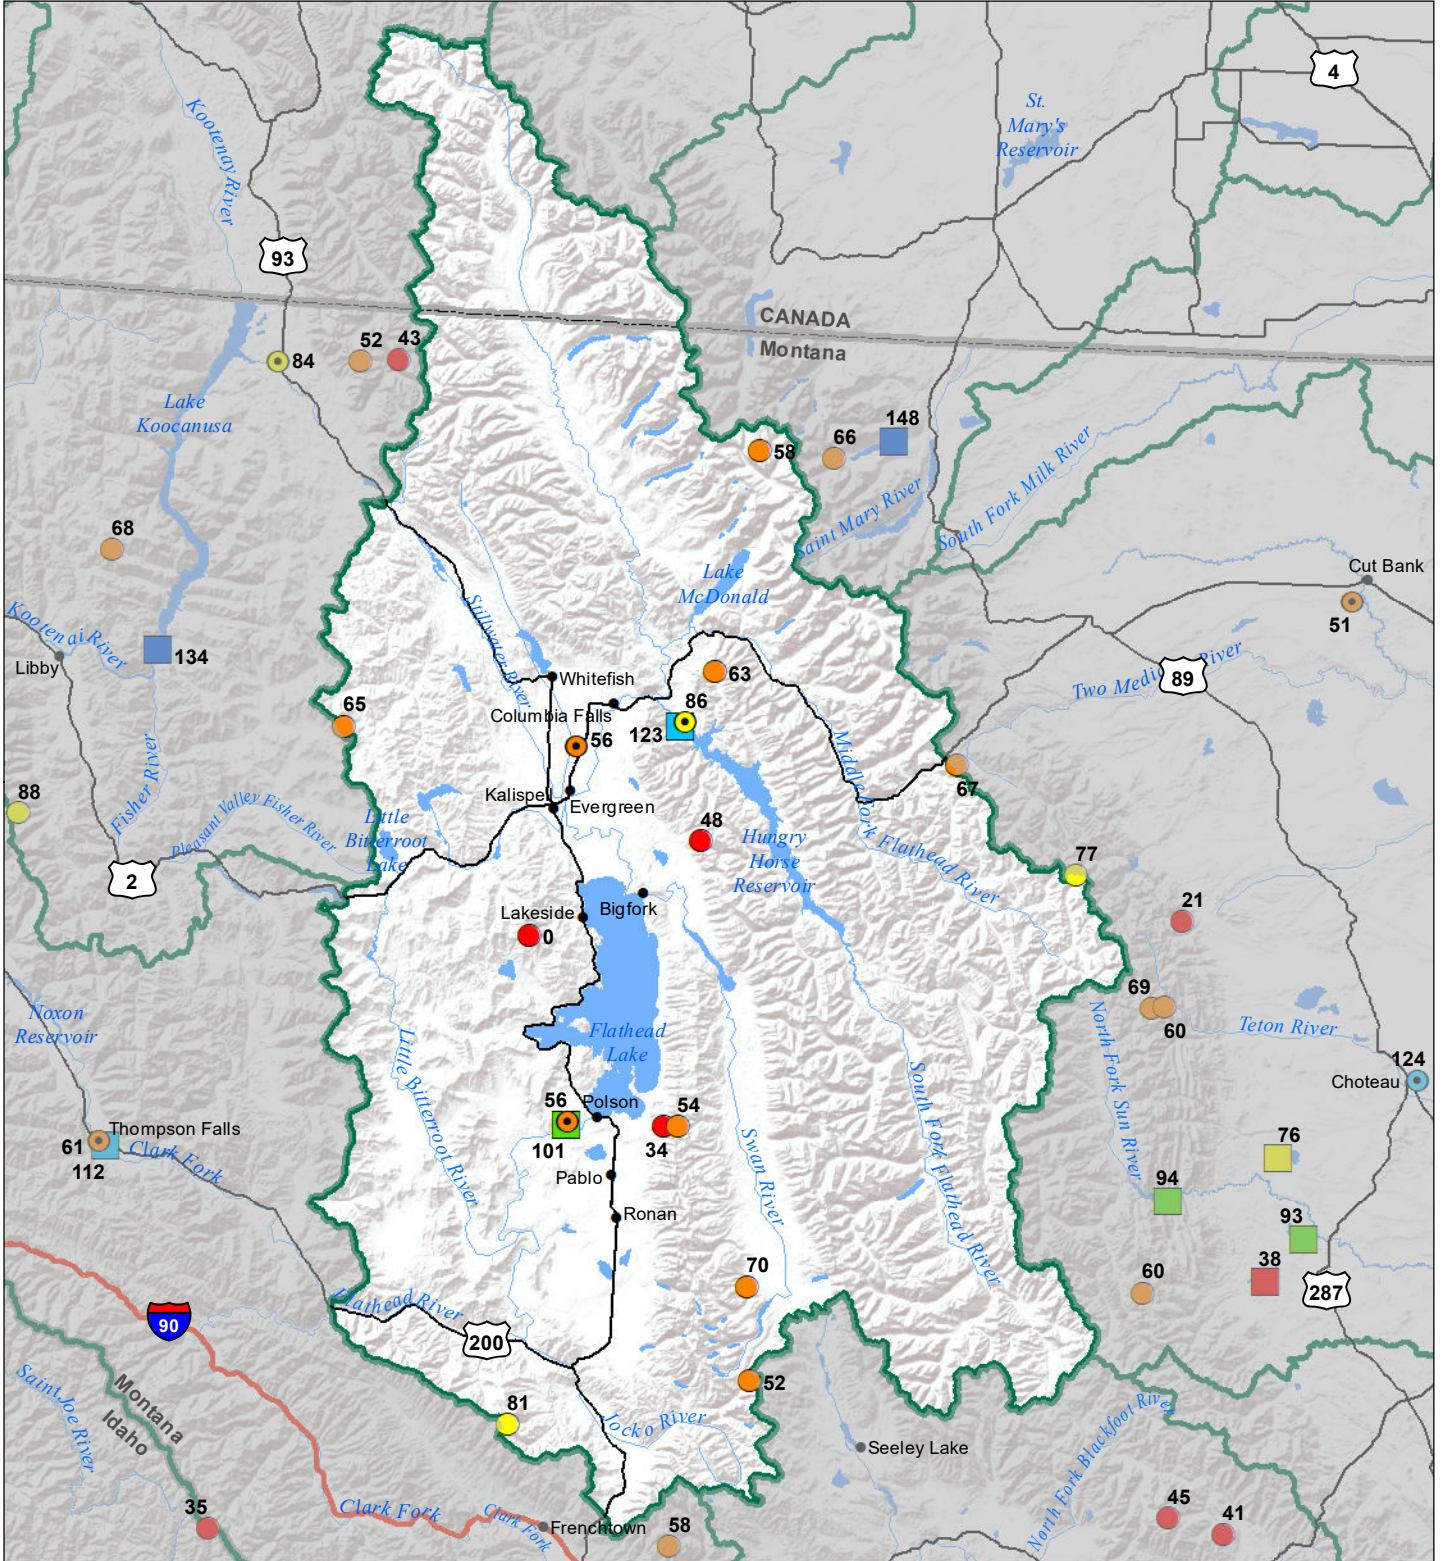

# Flathead River Basin Monthly Precipitation and Reservoir Levels Percentage of Normal May 1, 2021 (April 1, 2021 - May 1, 2021)

### Precipitation Percent of Normal

#### SNOTEL

- > 150%
- 131 - 150%
- 111 - 130%
- 91 - 110%
- 71 - 90%
- 51 - 70%
- 1 - 50%

### Reservoirs Percent of Normal

- > 150%
- 131 - 150%
- 111 - 130%
- 91 - 110%
- 71 - 90%
- 51 - 70%
- 1 - 50%