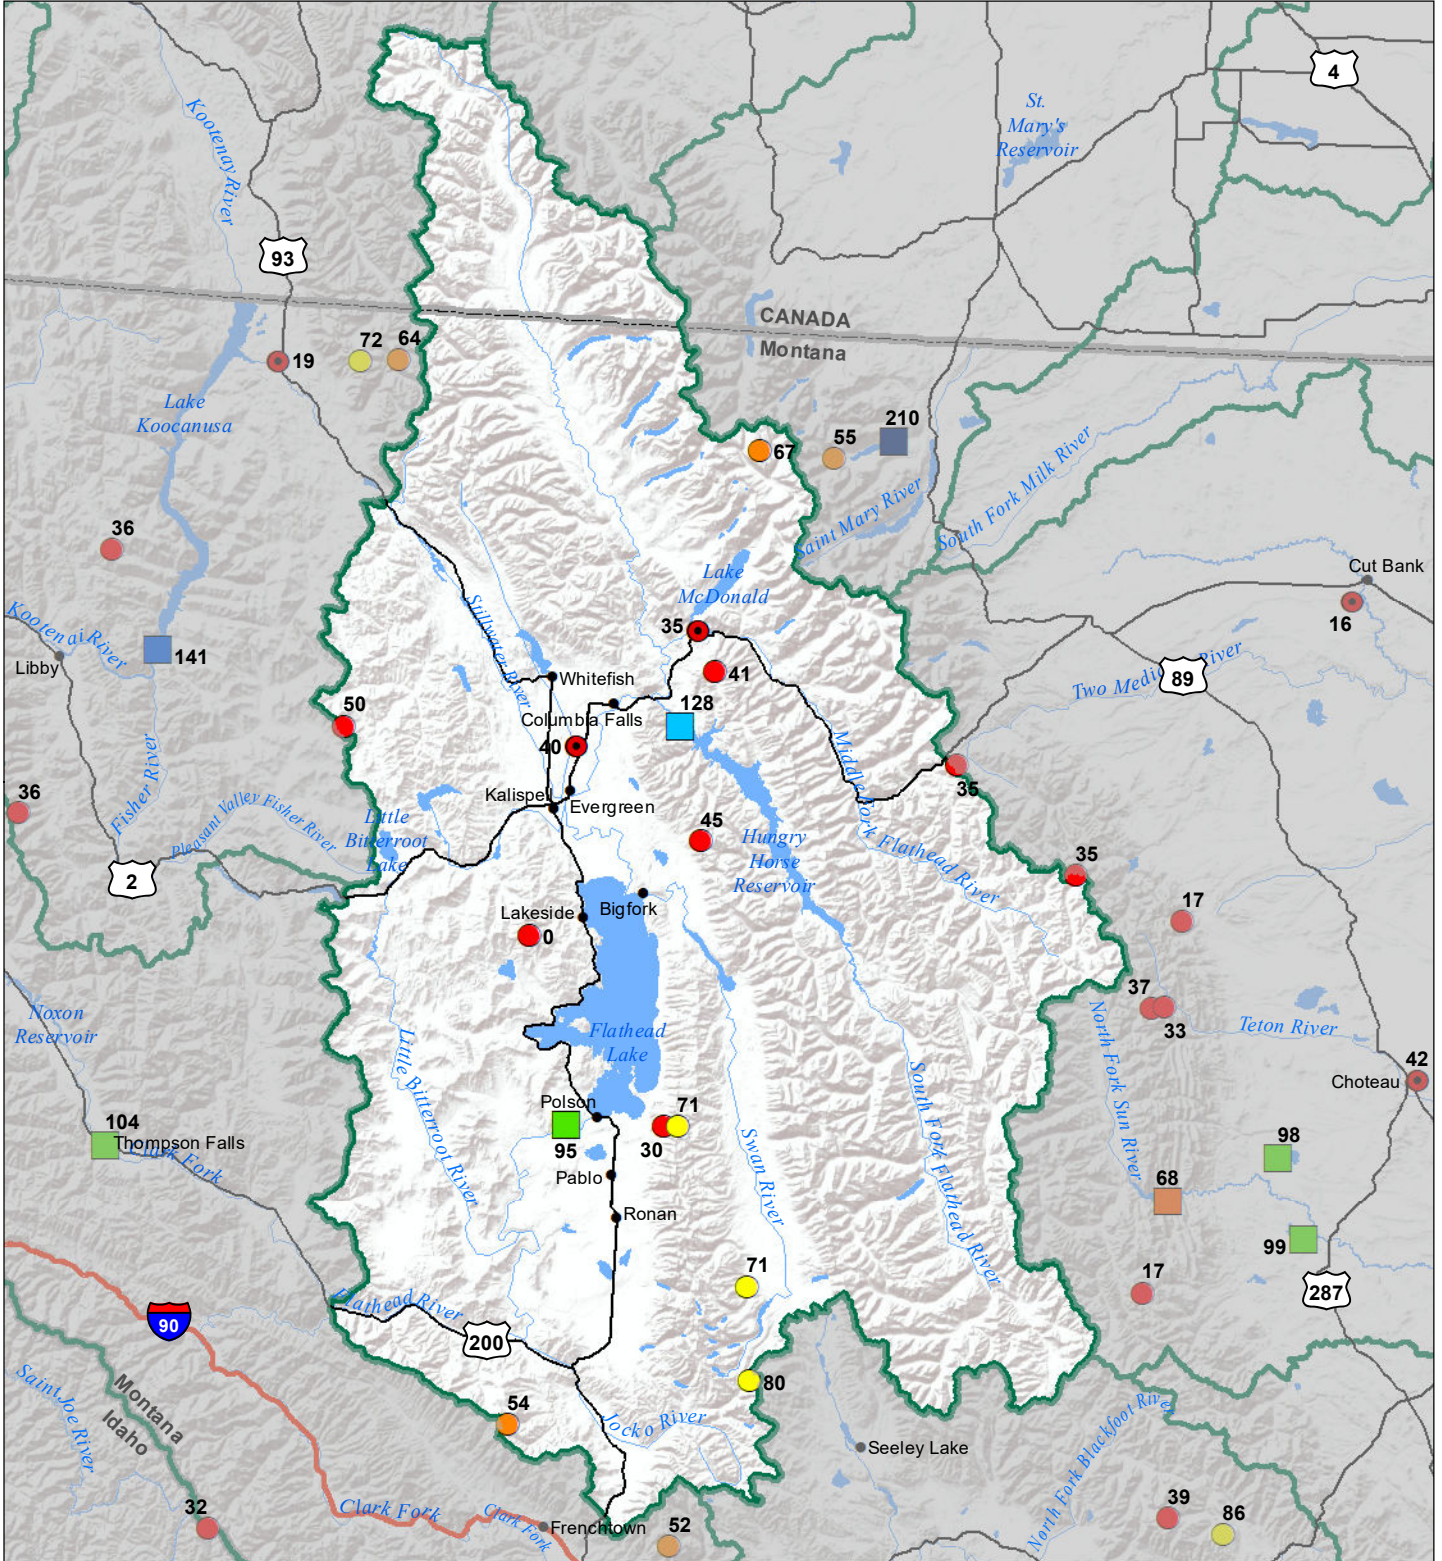

Flathead River Basin Monthly Precipitation and Reservoir Levels Percentage of Normal April 1, 2021 (March 1, 2021 - April 1, 2021)

Precipitation Percent of Normal

SNOTEL

- > 150%
- 131 - 150%
- 111 - 130%
- 91 - 110%
- 71 - 90%
- 51 - 70%
- 1 - 50%

COOP/ACIS

- > 150%
- 131 - 150%
- 111 - 130%
- 91 - 110%
- 71 - 90%
- 51 - 70%
- 1 - 50%

Reservoirs Percent of Normal

- > 150%
- 131 - 150%
- 111 - 130%
- 91 - 110%
- 71 - 90%
- 51 - 70%
- 1 - 50%