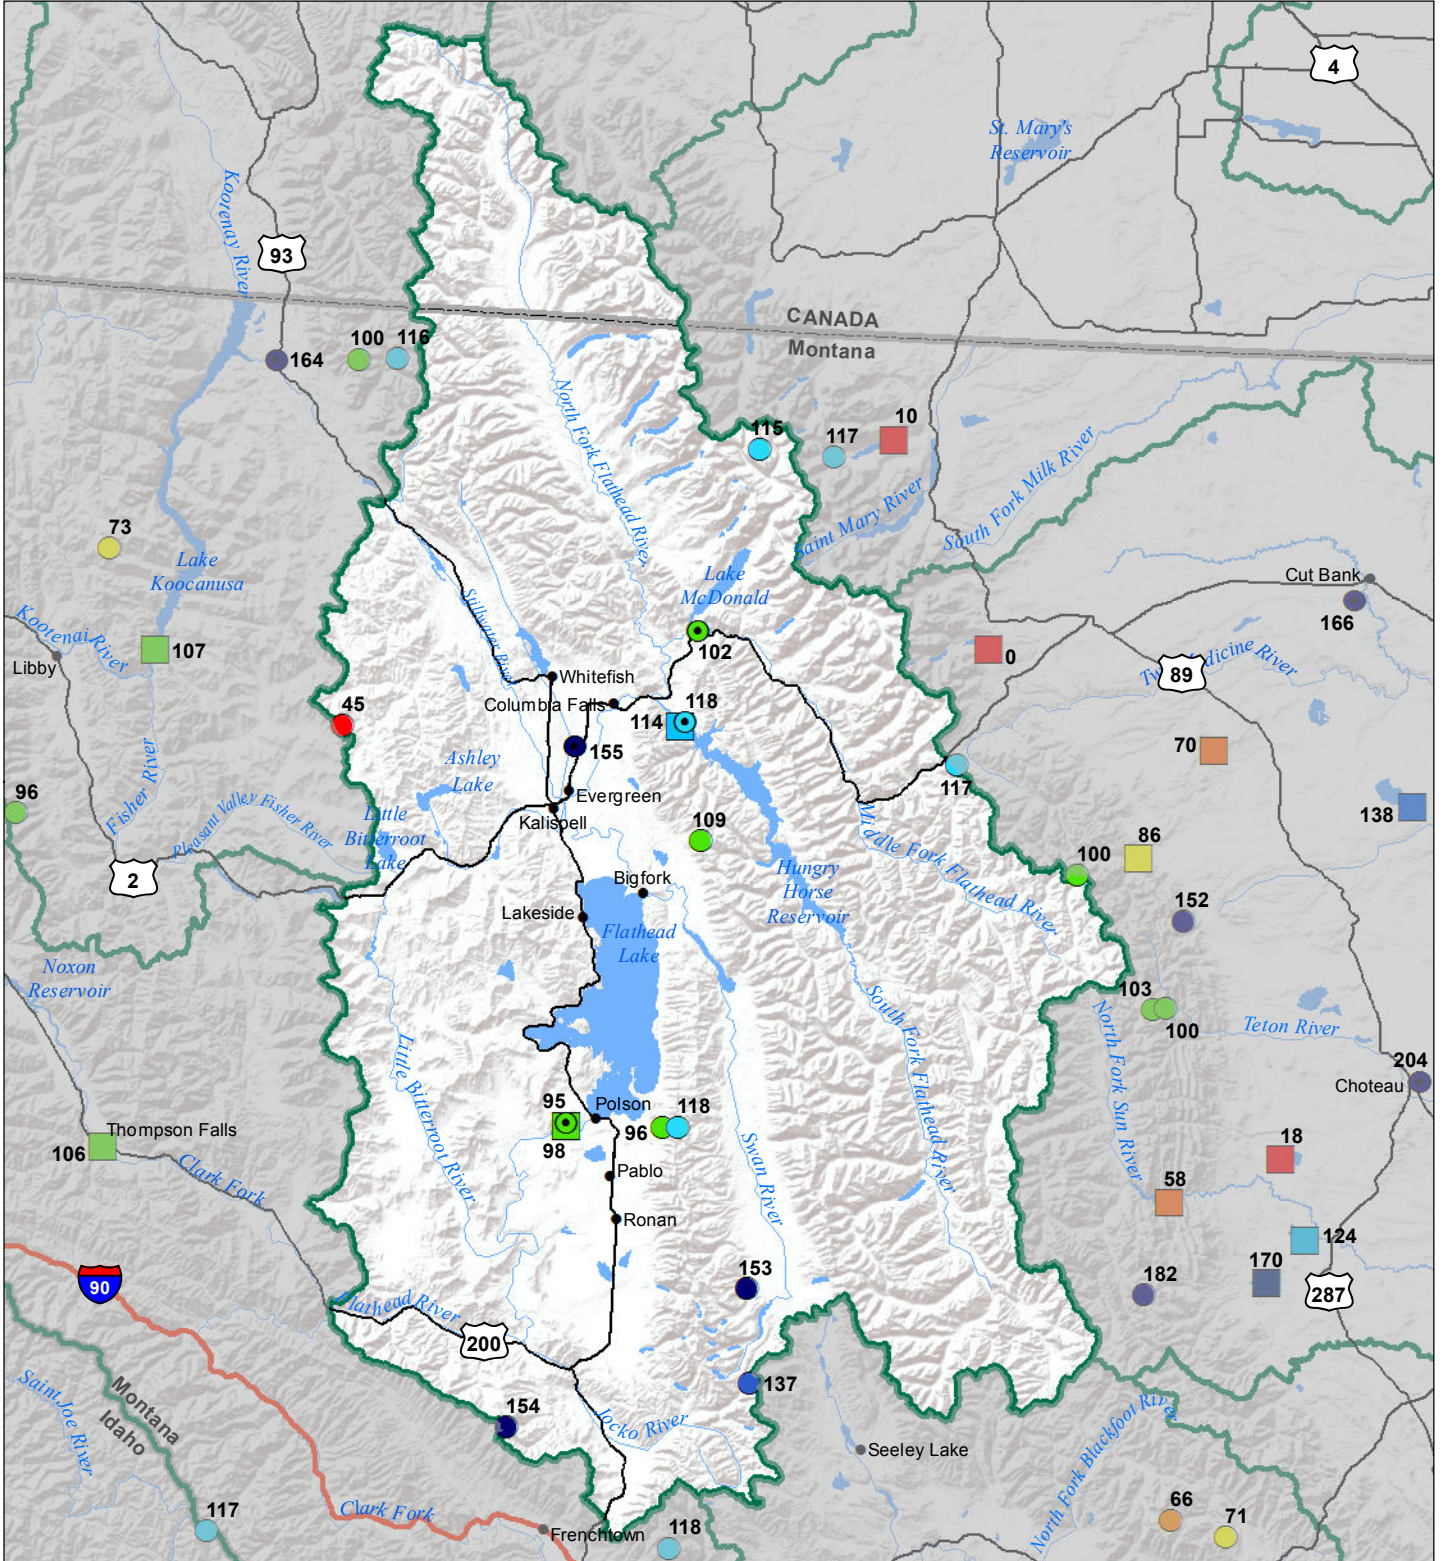

Flathead River Basin

Monthly Precipitation and Reservoir Levels

Percentage of Normal

November 1, 2018 (October 1, 2018 - November 1, 2018)

Precipitation Percent of Normal

SNOTEL

- > 150%
- 131 - 150%
- 111 - 130%
- 91 - 110%
- 71 - 90%
- 51 - 70%
- 1 - 50%

COOP/ACIS

- > 150%
- 131 - 150%
- 111 - 130%
- 91 - 110%
- 71 - 90%
- 51 - 70%
- 1 - 50%

Reservoirs Percent of Normal

- > 150%
- 131 - 150%
- 111 - 130%
- 91 - 110%
- 71 - 90%
- 51 - 70%
- 1 - 50%

Montana State Library
Natural Resource
Information System