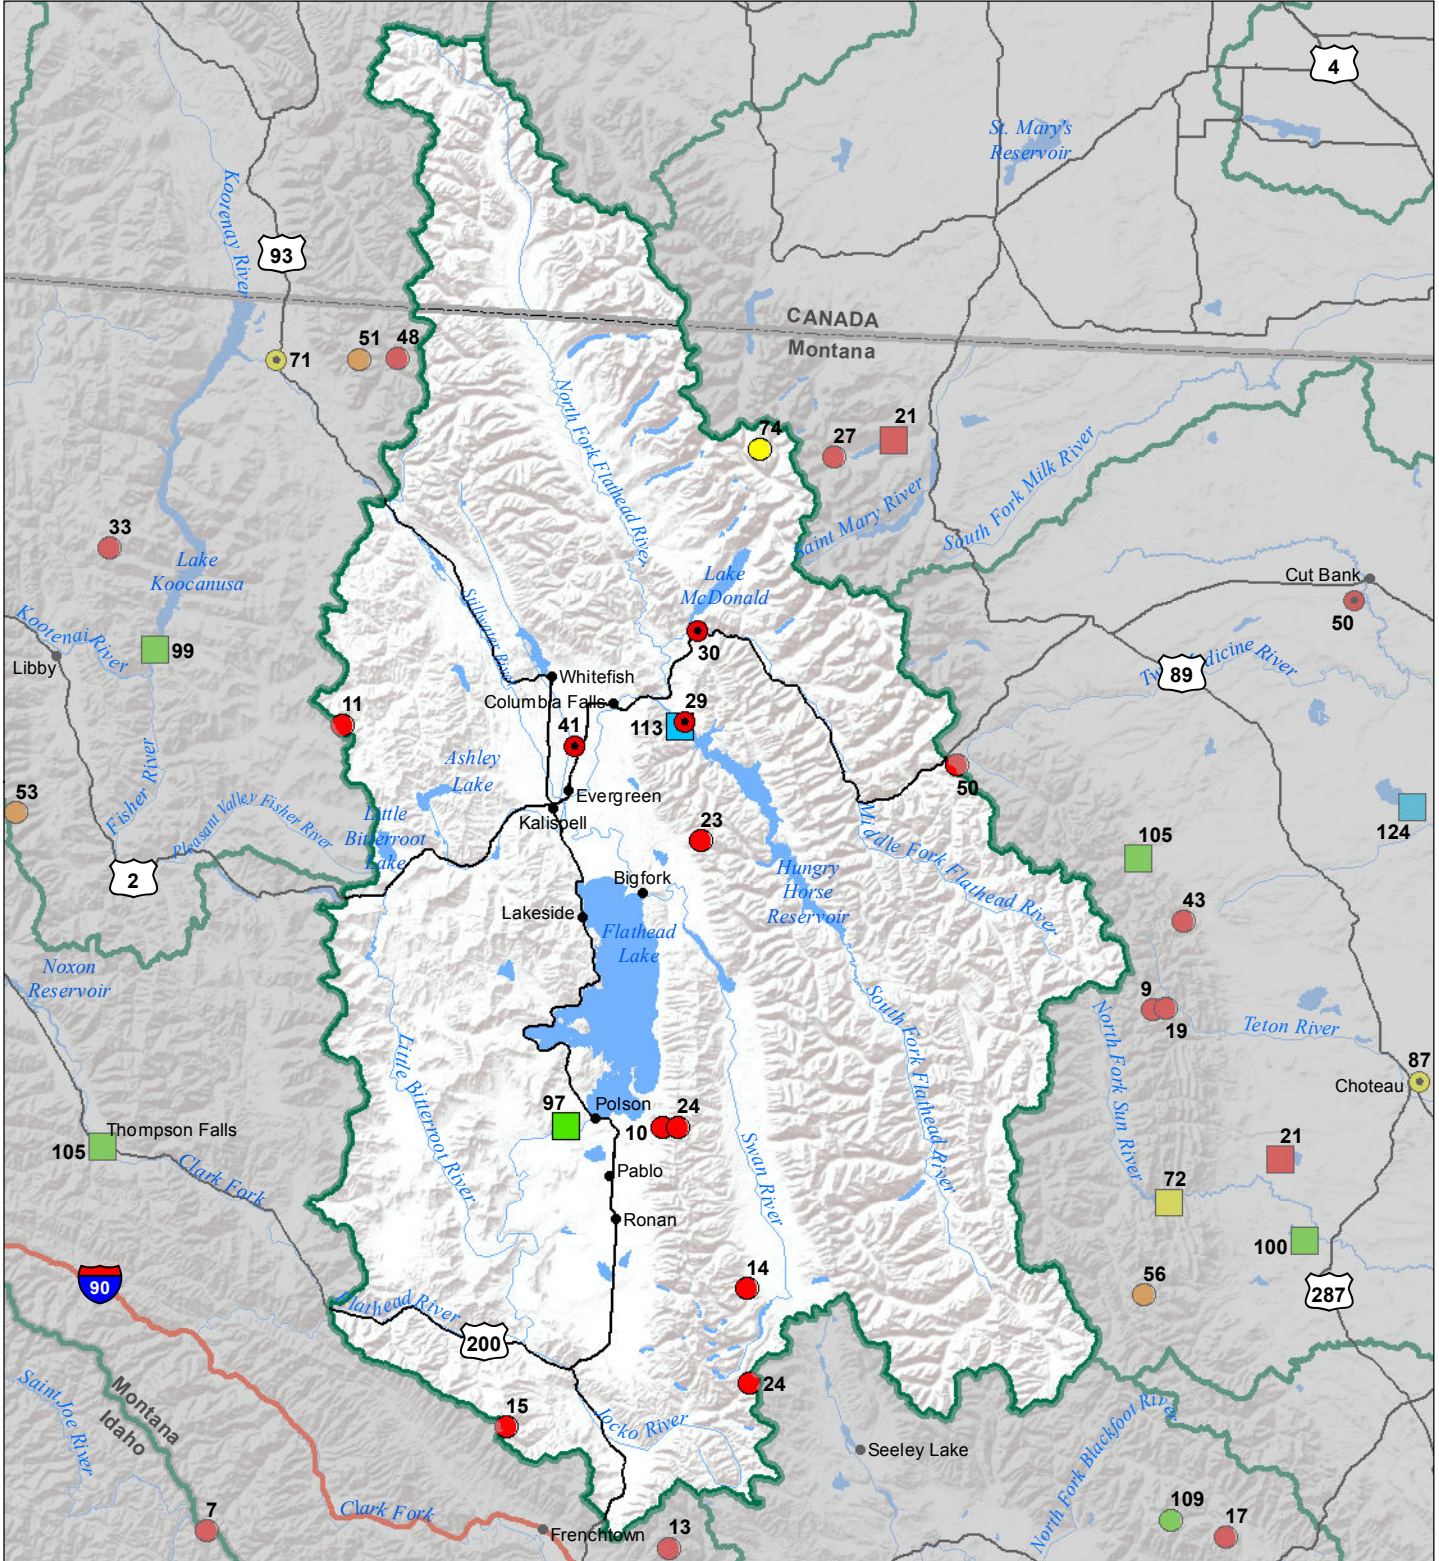

Flathead River Basin

Monthly Precipitation and Reservoir Levels

Percentage of Normal

October 1, 2018 (September 1, 2018 - October 1, 2018)

Precipitation Percent of Normal

SNOTEL

- > 150%
- 131 - 150%
- 111 - 130%
- 91 - 110%
- 71 - 90%
- 51 - 70%
- 1 - 50%

COOP/ACIS

- > 150%
- 131 - 150%
- 111 - 130%
- 91 - 110%
- 71 - 90%
- 51 - 70%
- 1 - 50%

Reservoirs Percent of Normal

- > 150%
- 131 - 150%
- 111 - 130%
- 91 - 110%
- 71 - 90%
- 51 - 70%
- 1 - 50%

Montana State Library
Natural Resource
Information System