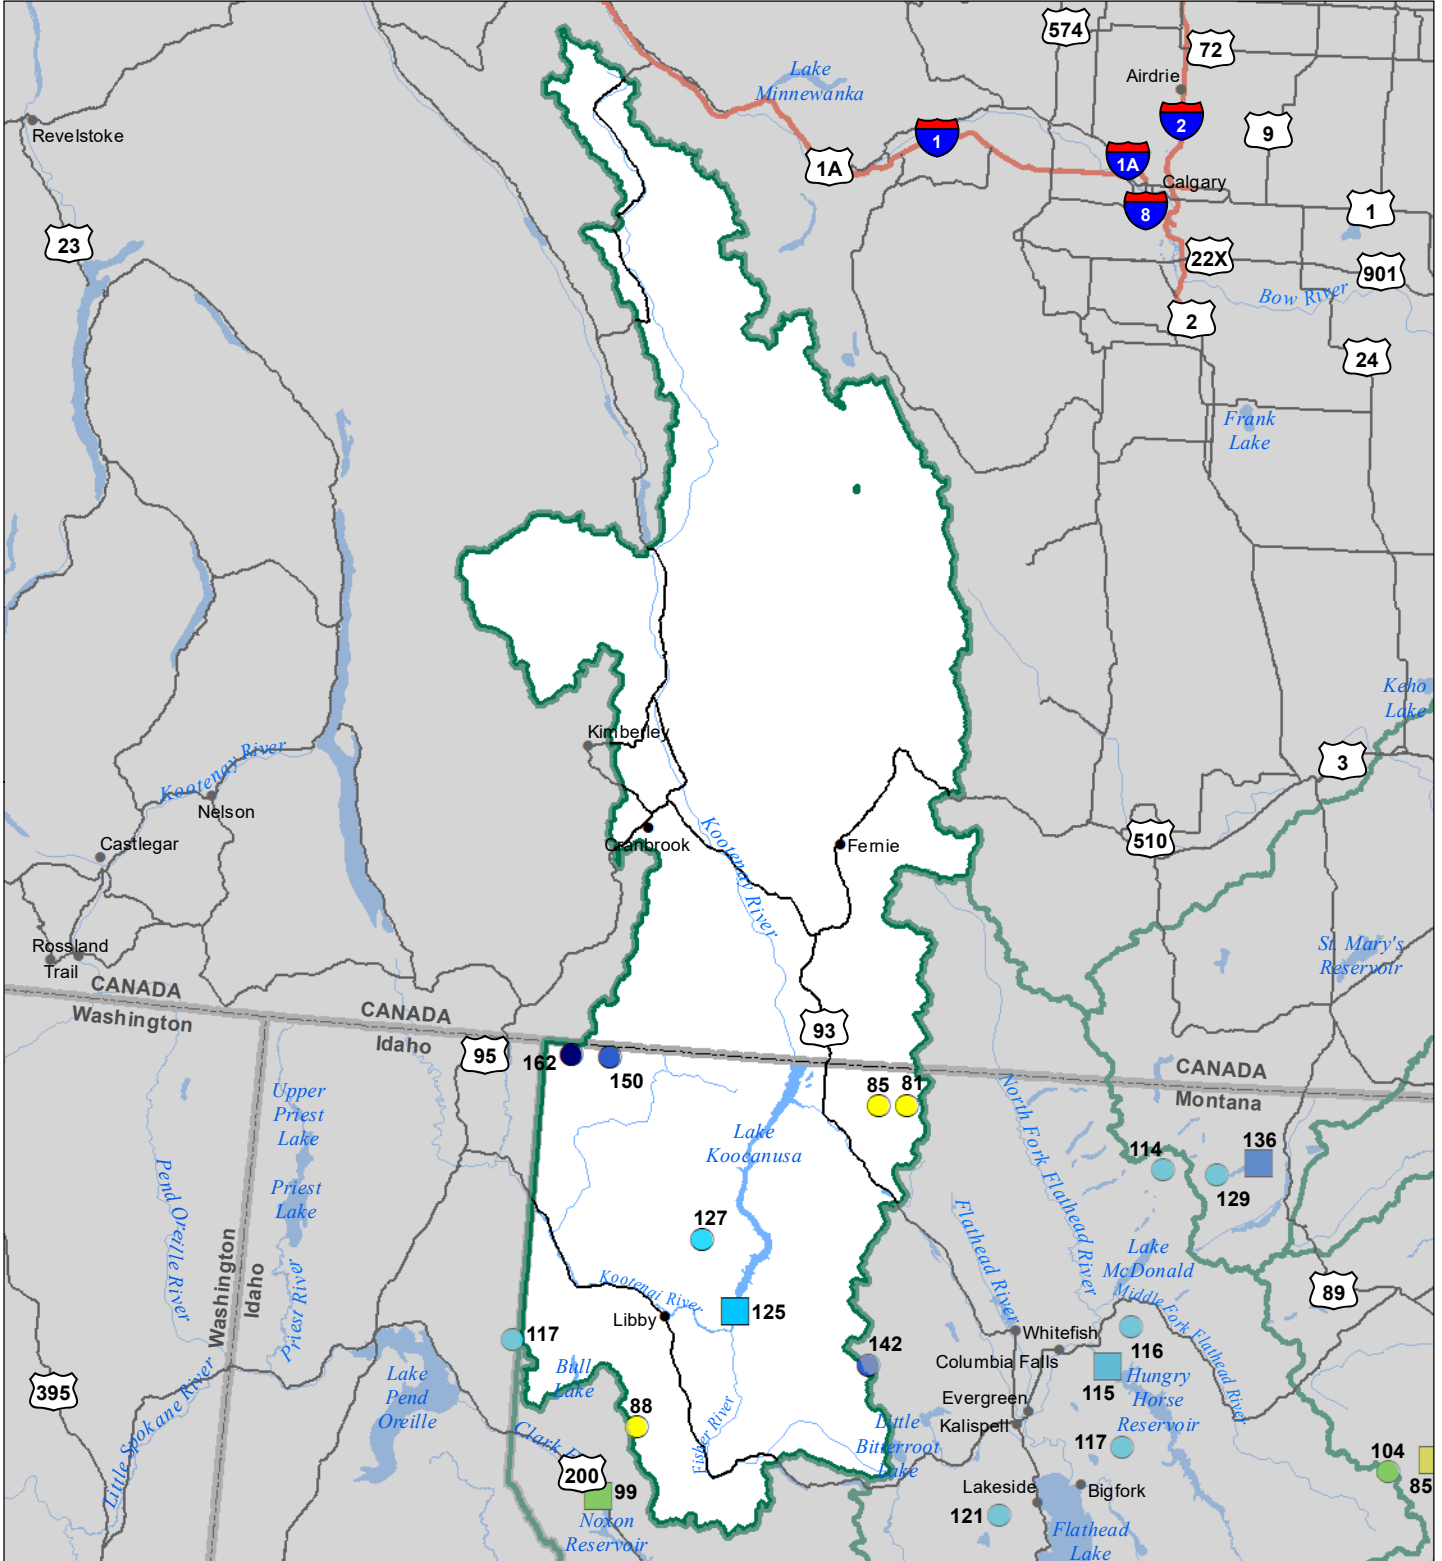

# Kootenai River Basin Monthly Precipitation and Reservoir Levels Percentage of Normal March 1, 2024 (February 1, 2023 - March 1, 2024)

### Precipitation Percent of Normal

#### SNOTEL

- > 150%
- 131 - 150%
- 111 - 130%
- 91 - 110%
- 71 - 90%
- 51 - 70%
- 1 - 50%