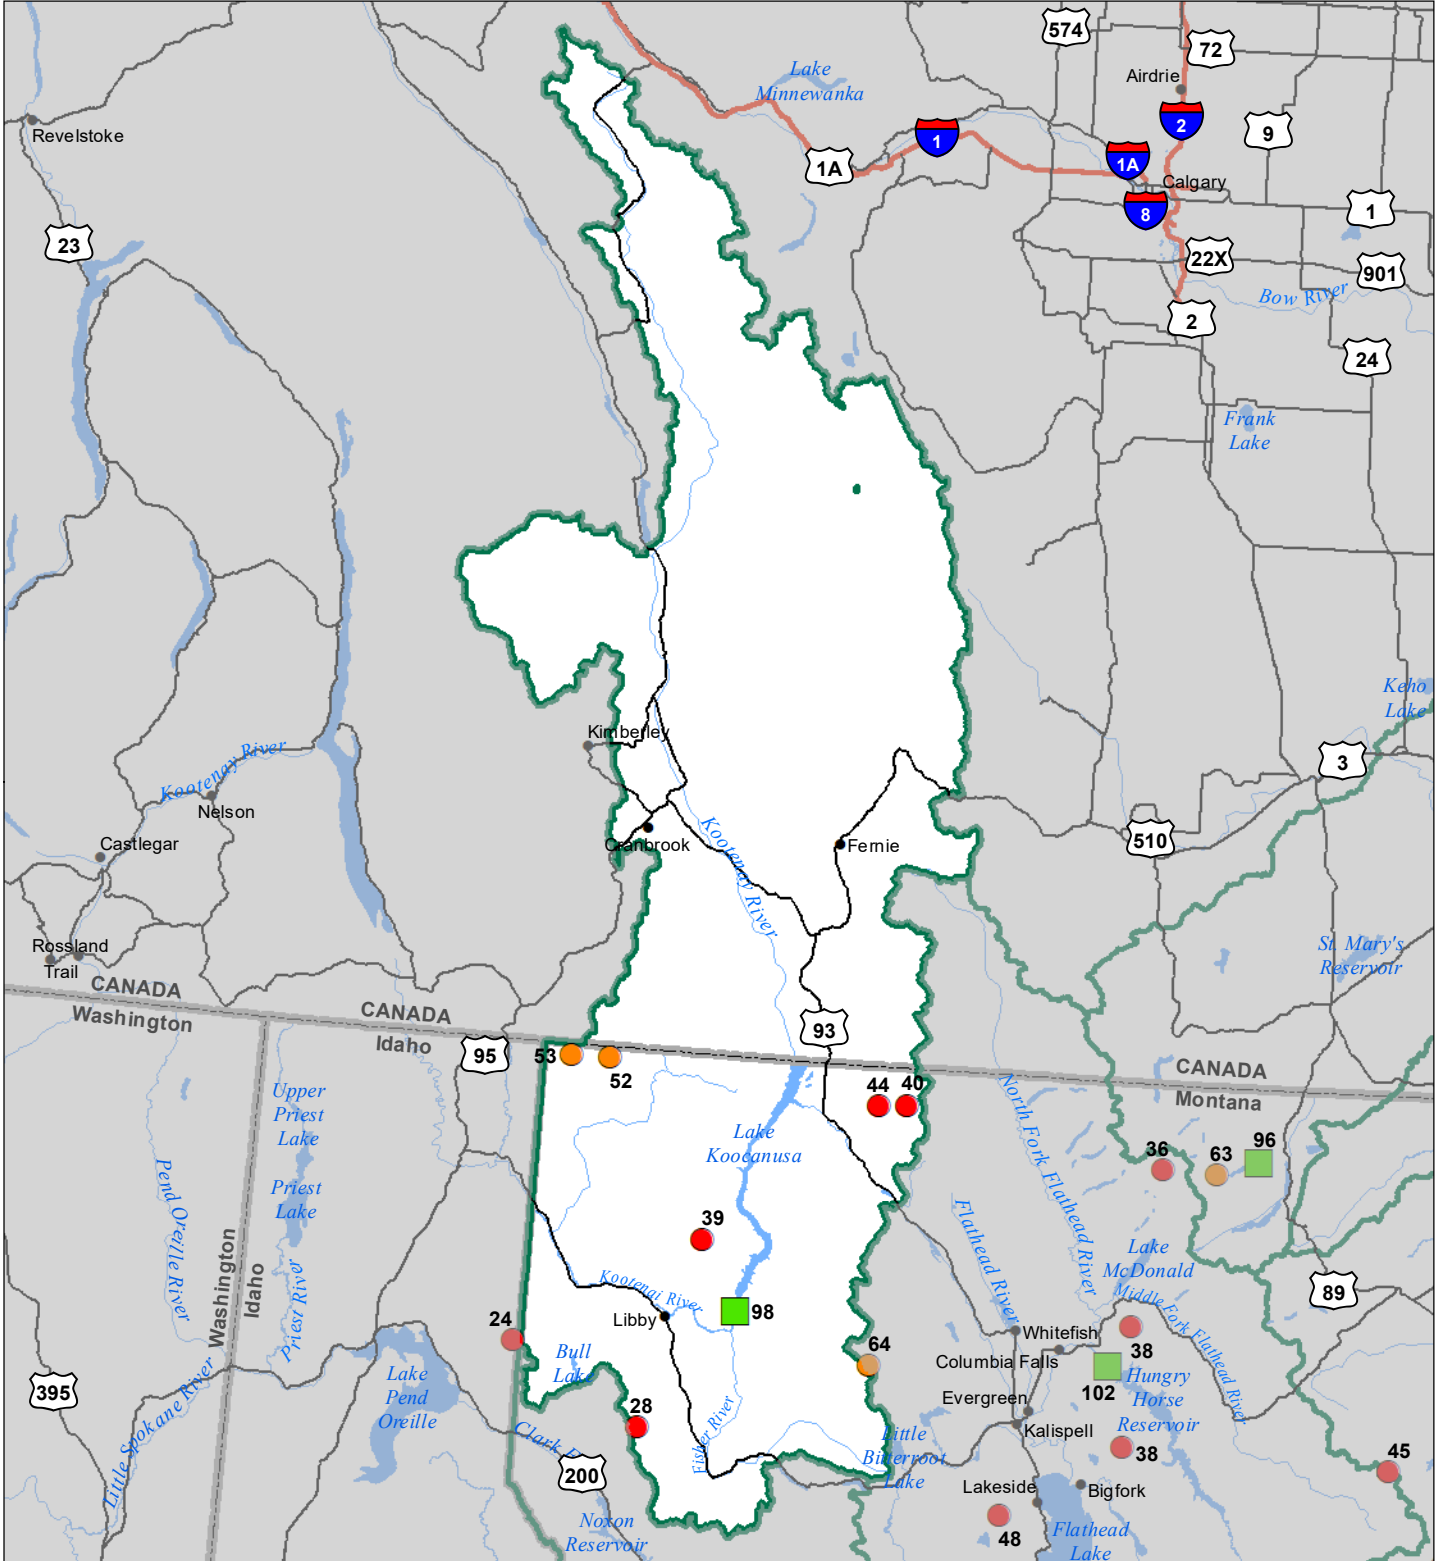

# Kootenai River Basin Monthly Precipitation and Reservoir Levels Percentage of Normal November 1, 2023 (October 1, 2023 - November 1, 2023)

### Precipitation Percent of Normal

#### SNOTEL

- > 150%
- 131 - 150%
- 111 - 130%
- 91 - 110%
- 71 - 90%
- 51 - 70%
- 1 - 50%