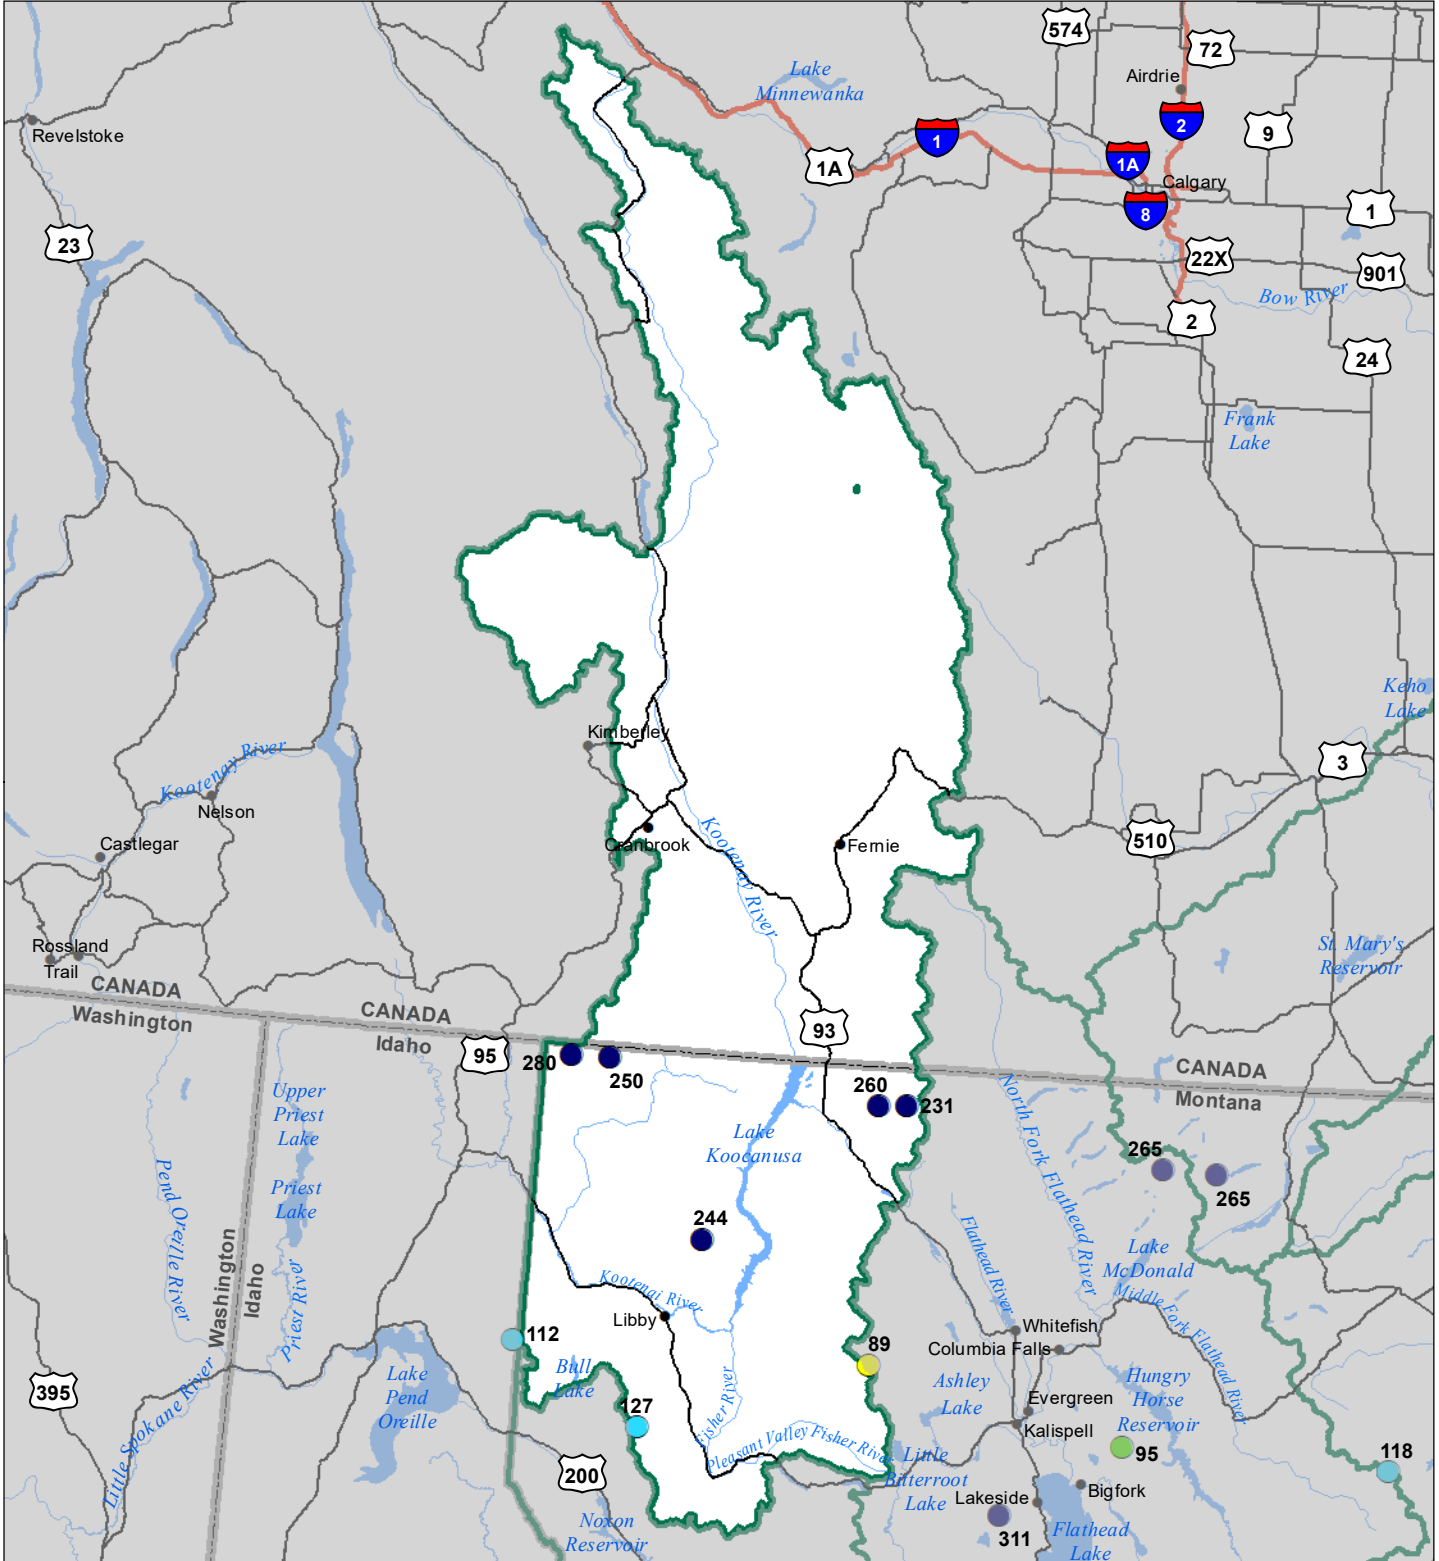

# Kootenai River Basin Monthly Precipitation and Reservoir Levels Percentage of Normal September 1, 2023 (August 1, 2023 - September 1, 2023)

### Precipitation Percent of Normal

#### SNOTEL

- > 150%
- 131 - 150%
- 111 - 130%
- 91 - 110%
- 71 - 90%
- 51 - 70%
- 1 - 50%