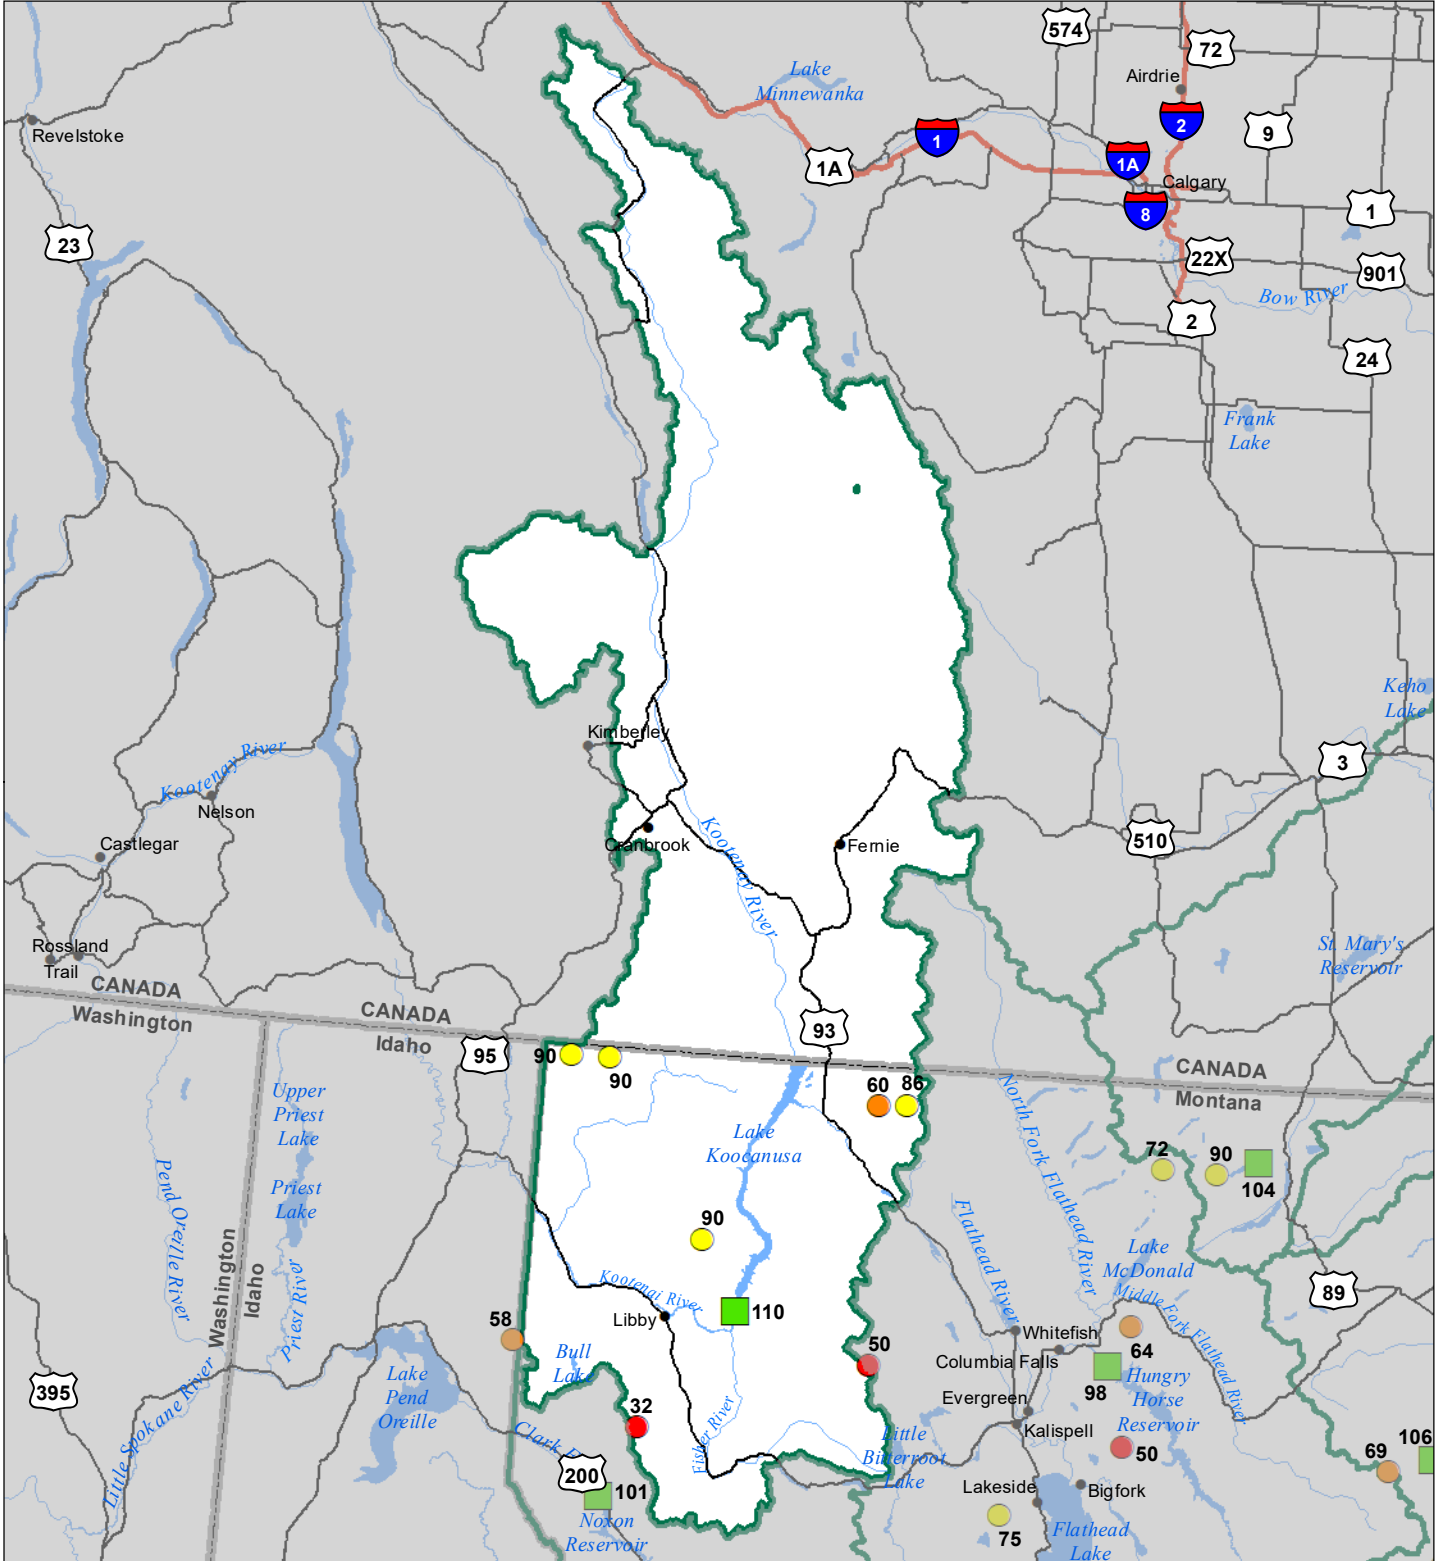

Kootenai River Basin Monthly Precipitation and Reservoir Levels Percentage of Normal July 1, 2023 (June 1, 2023 - July 1, 2023)

Precipitation Percent of Normal

SNOTEL

- > 150%
- 131 - 150%
- 111 - 130%
- 91 - 110%
- 71 - 90%
- 51 - 70%
- 1 - 50%

COOP/ACIS

- > 150%
- 131 - 150%
- 111 - 130%
- 91 - 110%
- 71 - 90%
- 51 - 70%
- 1 - 50%

Reservoirs Percent of Normal

- > 150%
- 131 - 150%
- 111 - 130%
- 91 - 110%
- 71 - 90%
- 51 - 70%
- 1 - 50%