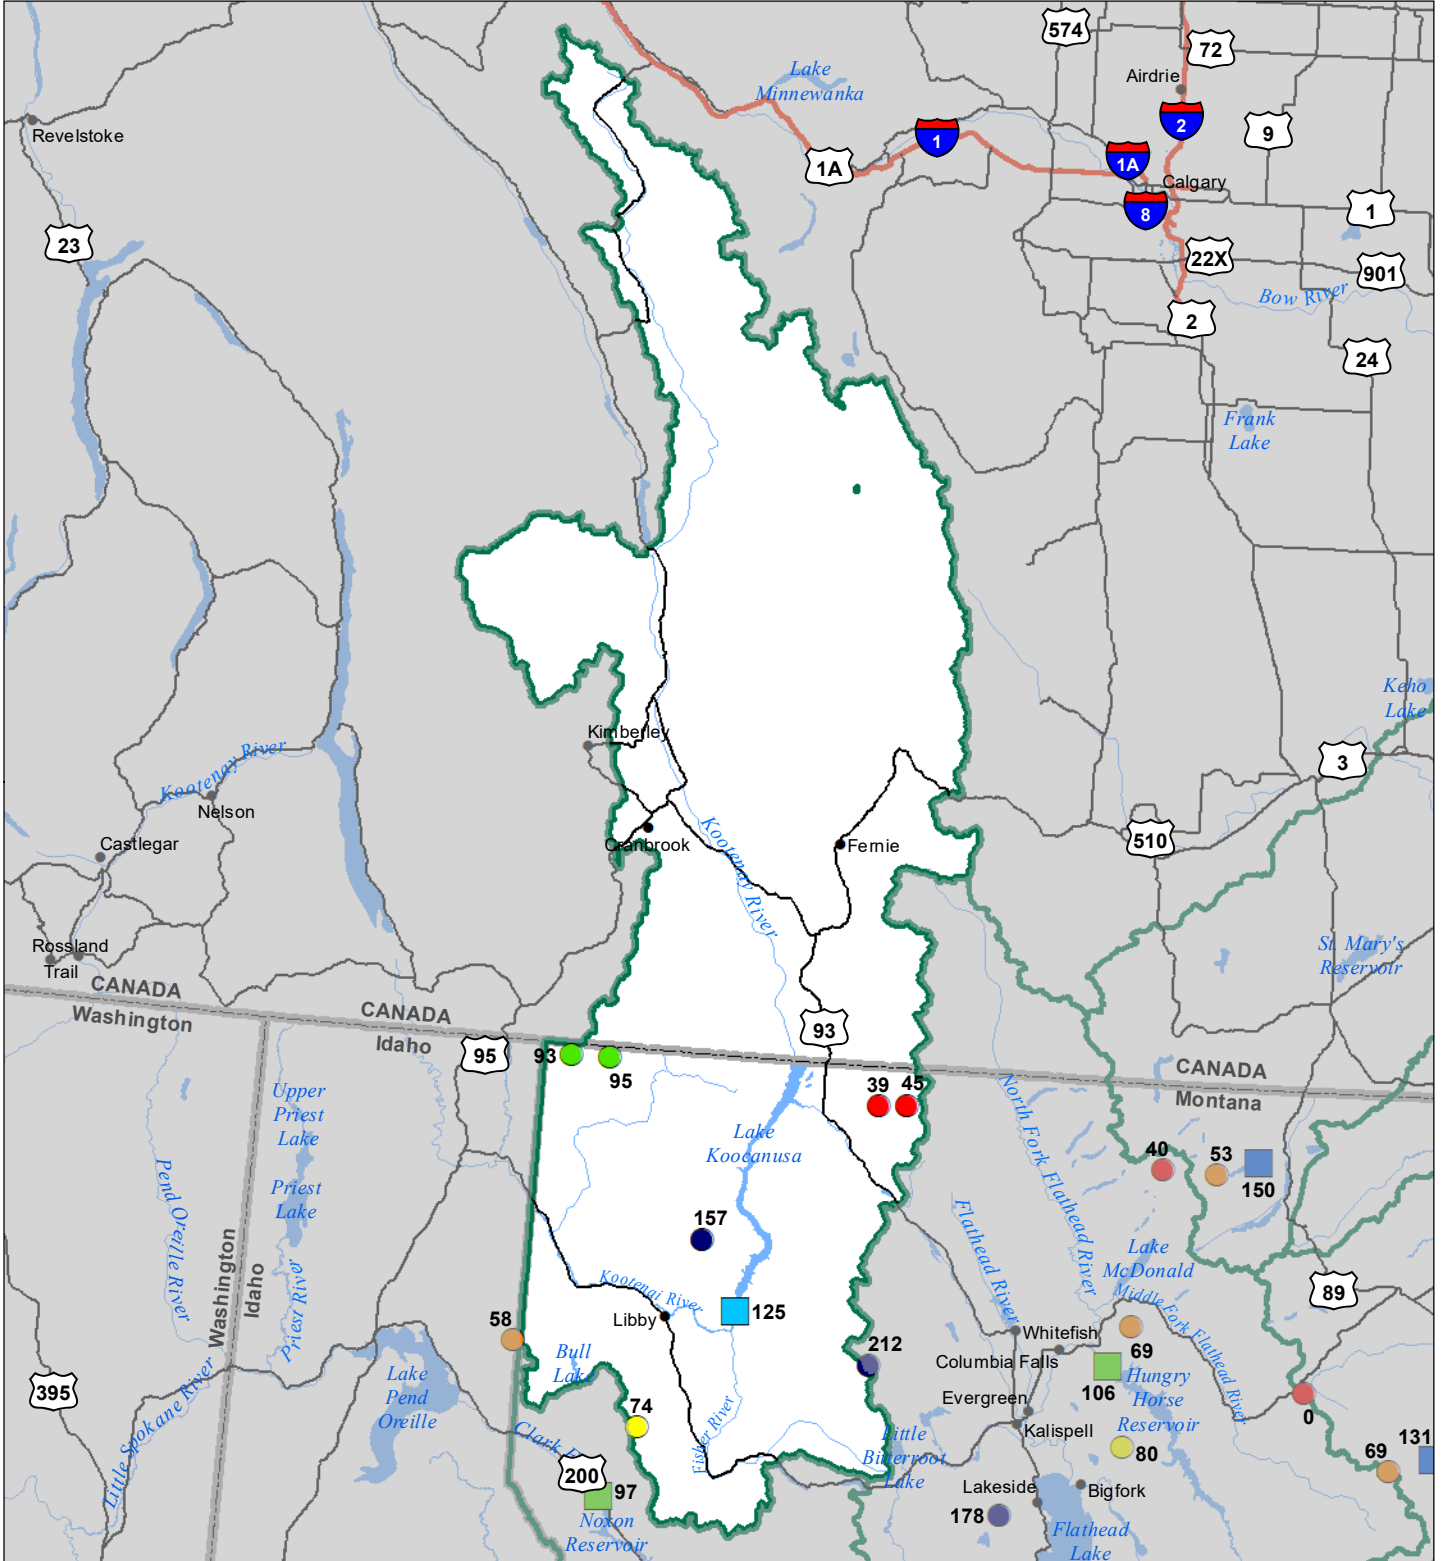

Kootenai River Basin Monthly Precipitation and Reservoir Levels Percentage of Normal June 1, 2023 (May 1, 2022 - June 1, 2023)

Precipitation Percent of Normal

SNOTEL

- > 150%
- 131 - 150%
- 111 - 130%
- 91 - 110%
- 71 - 90%
- 51 - 70%
- 1 - 50%

COOP/ACIS

- > 150%
- 131 - 150%
- 111 - 130%
- 91 - 110%
- 71 - 90%
- 51 - 70%
- 1 - 50%

Reservoirs Percent of Normal

- > 150%
- 131 - 150%
- 111 - 130%
- 91 - 110%
- 71 - 90%
- 51 - 70%
- 1 - 50%