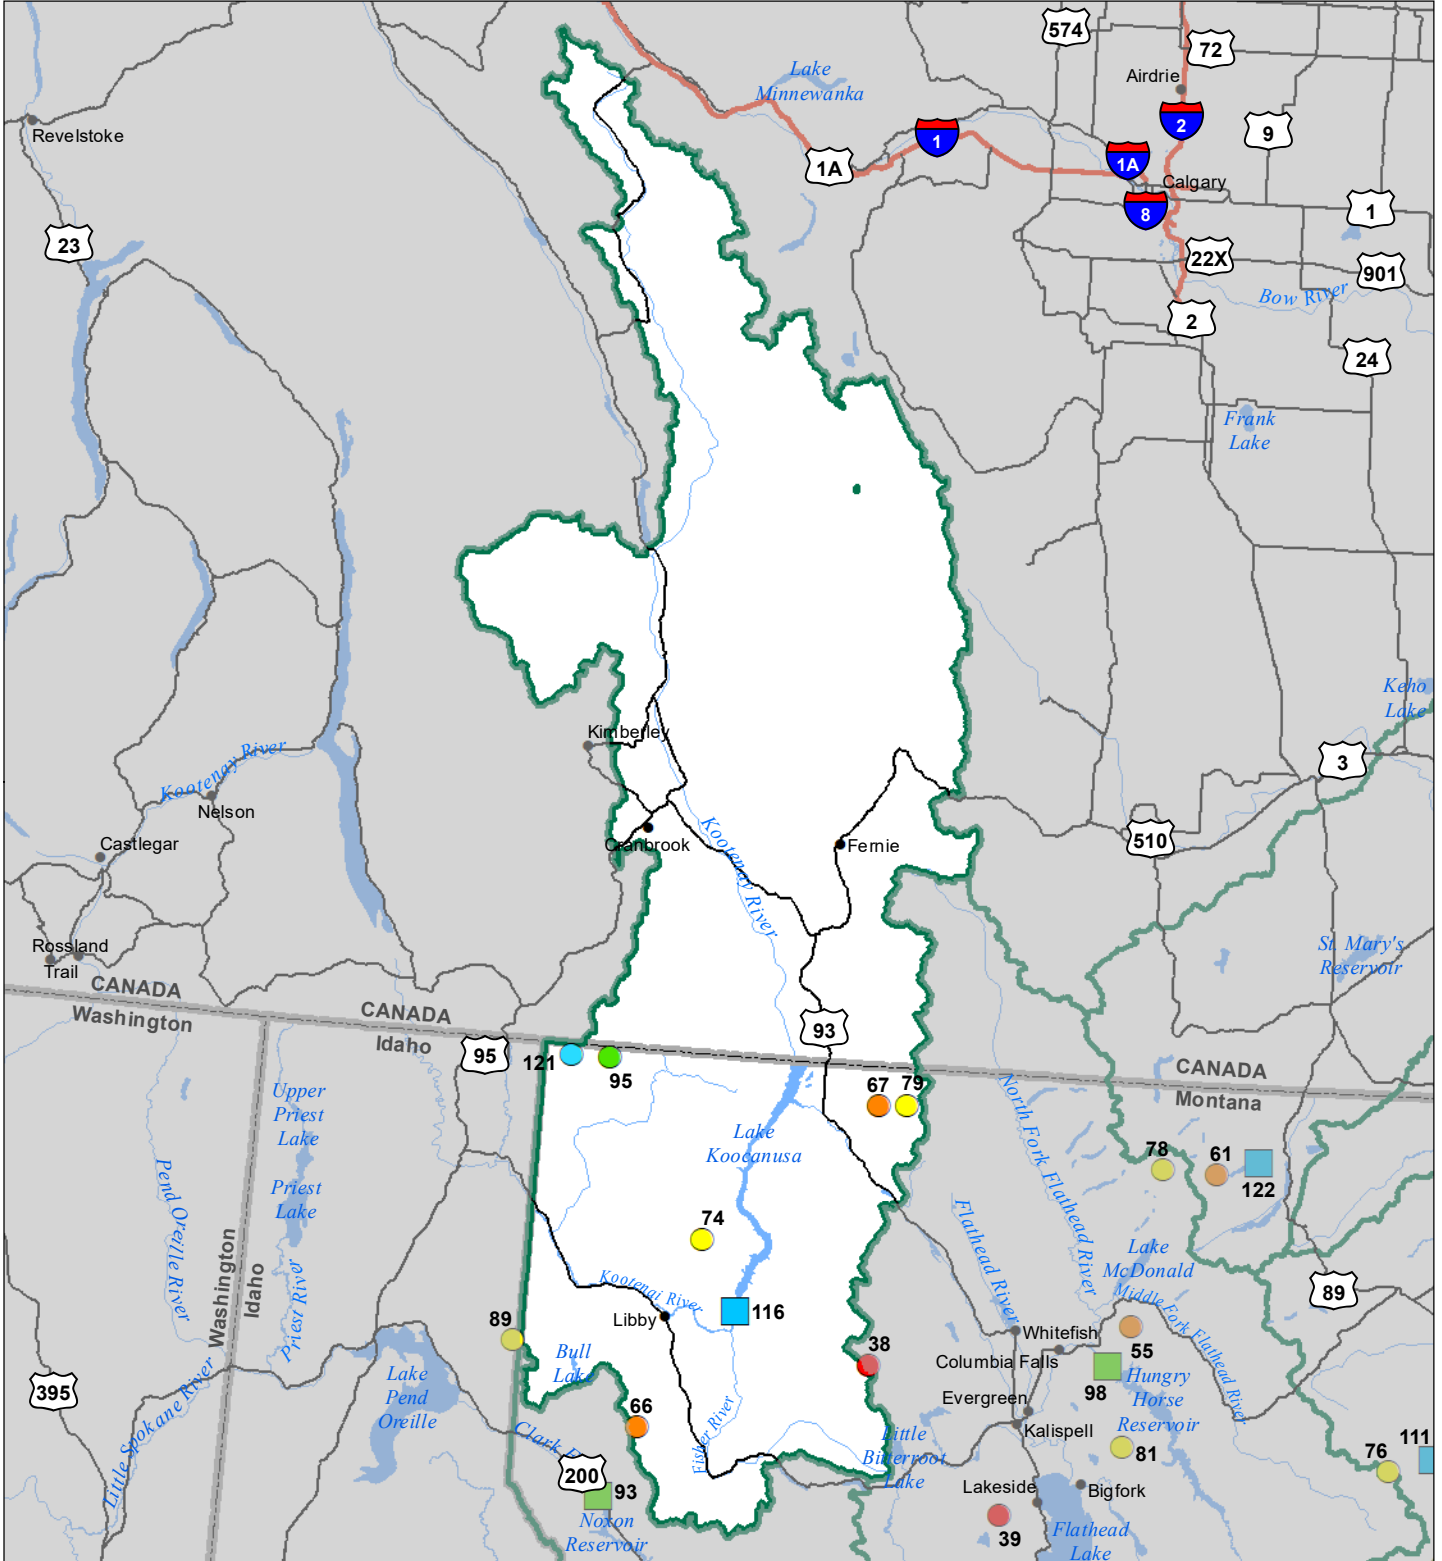

Kootenai River Basin Monthly Precipitation and Reservoir Levels Percentage of Normal May 1, 2023 (April 1, 2022 - May 1, 2023)

Precipitation Percent of Normal

SNOTEL

- > 150%
- 131 - 150%
- 111 - 130%
- 91 - 110%
- 71 - 90%
- 51 - 70%
- 1 - 50%

COOP/ACIS

- > 150%
- 131 - 150%
- 111 - 130%
- 91 - 110%
- 71 - 90%
- 51 - 70%
- 1 - 50%

Reservoirs Percent of Normal

- > 150%
- 131 - 150%
- 111 - 130%
- 91 - 110%
- 71 - 90%
- 51 - 70%
- 1 - 50%