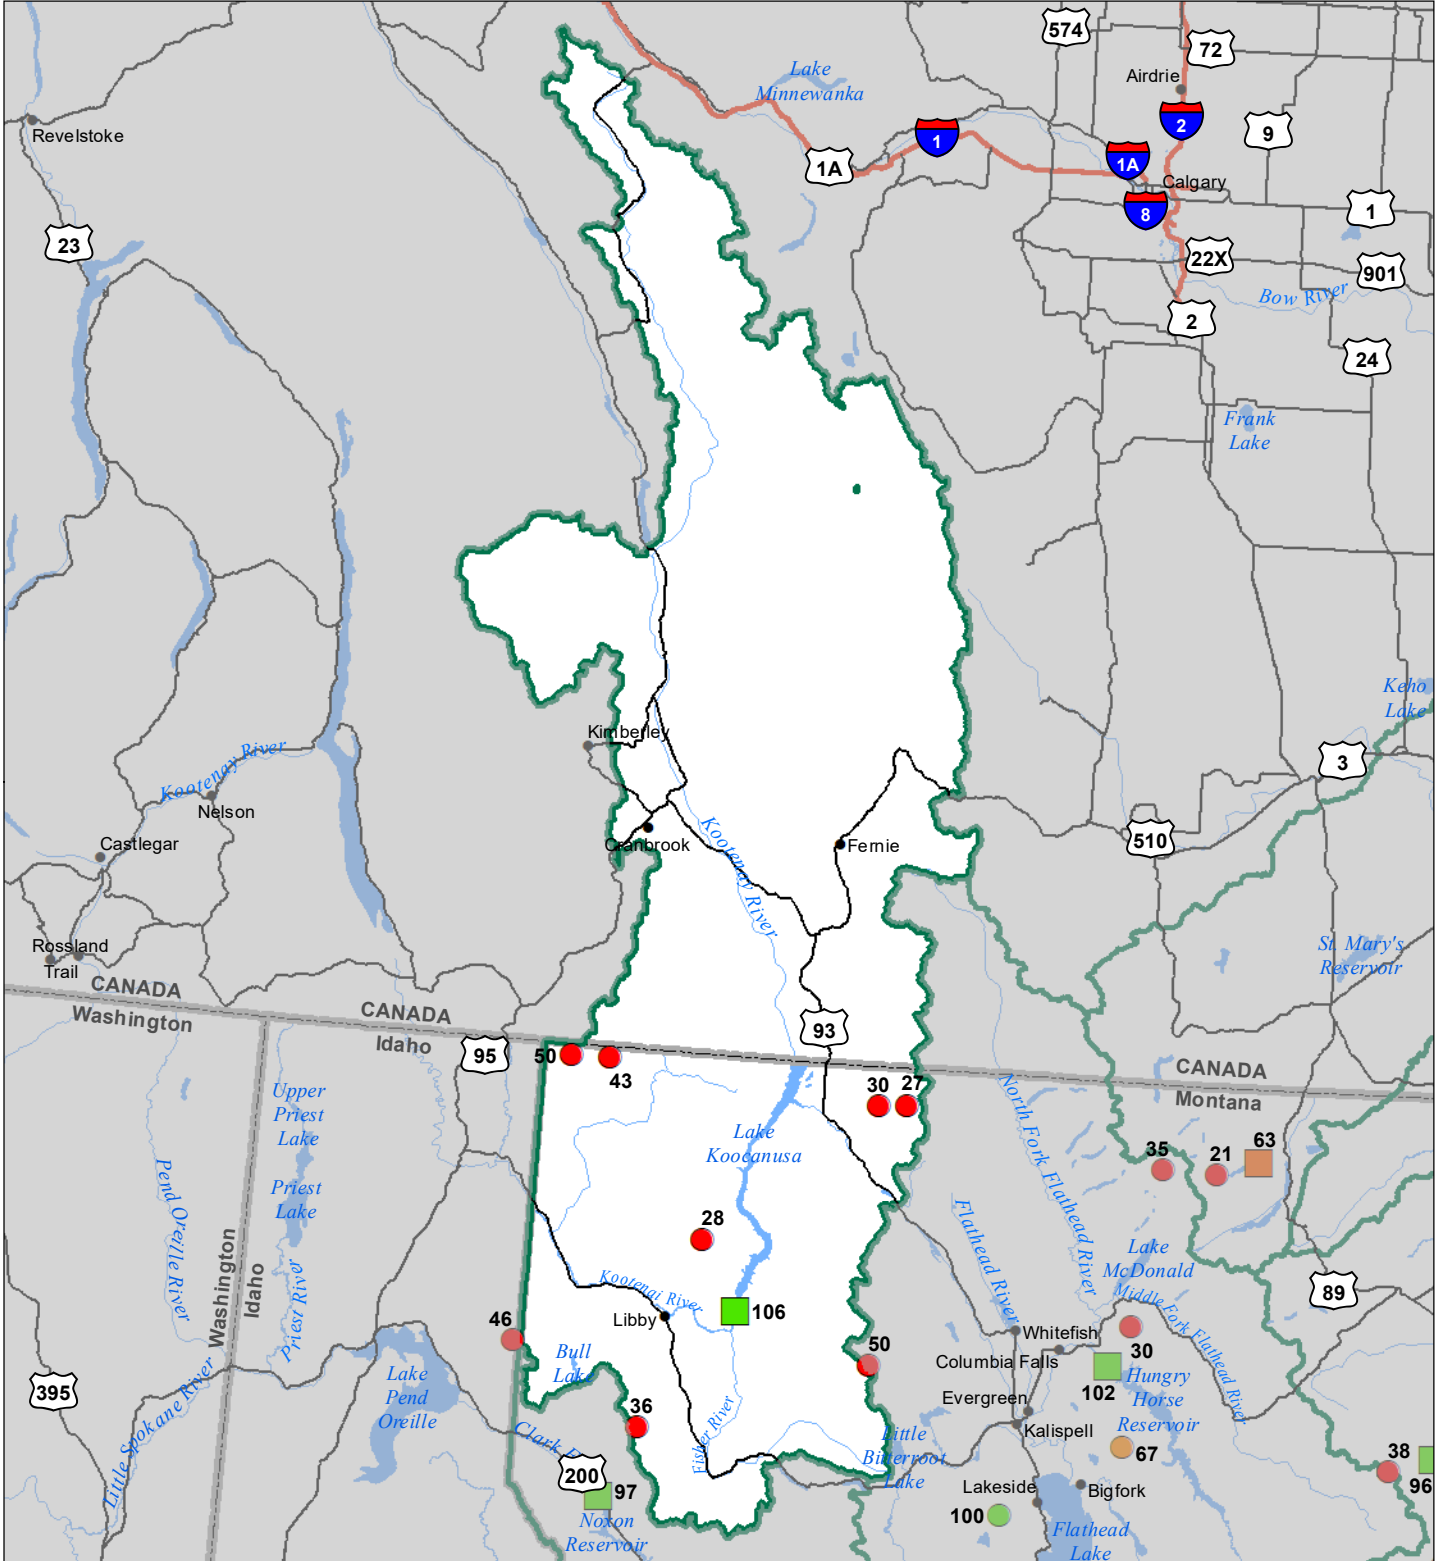

Kootenai River Basin Monthly Precipitation and Reservoir Levels Percentage of Normal February 1, 2023 (January 1, 2022 - February 1, 2023)

Precipitation Percent of Normal

SNOTEL		COOP/ACIS	
● > 150%	● 71 - 90%	● > 150%	● 71 - 90%
● 131 - 150%	● 51 - 70%	● 131 - 150%	● 51 - 70%
● 111 - 130%	● 1 - 50%	● 111 - 130%	● 1 - 50%
● 91 - 110%		● 91 - 110%	

Reservoirs Percent of Normal

■ > 150%
■ 131 - 150%
■ 111 - 130%
■ 91 - 110%
■ 71 - 90%
■ 51 - 70%
■ 1 - 50%