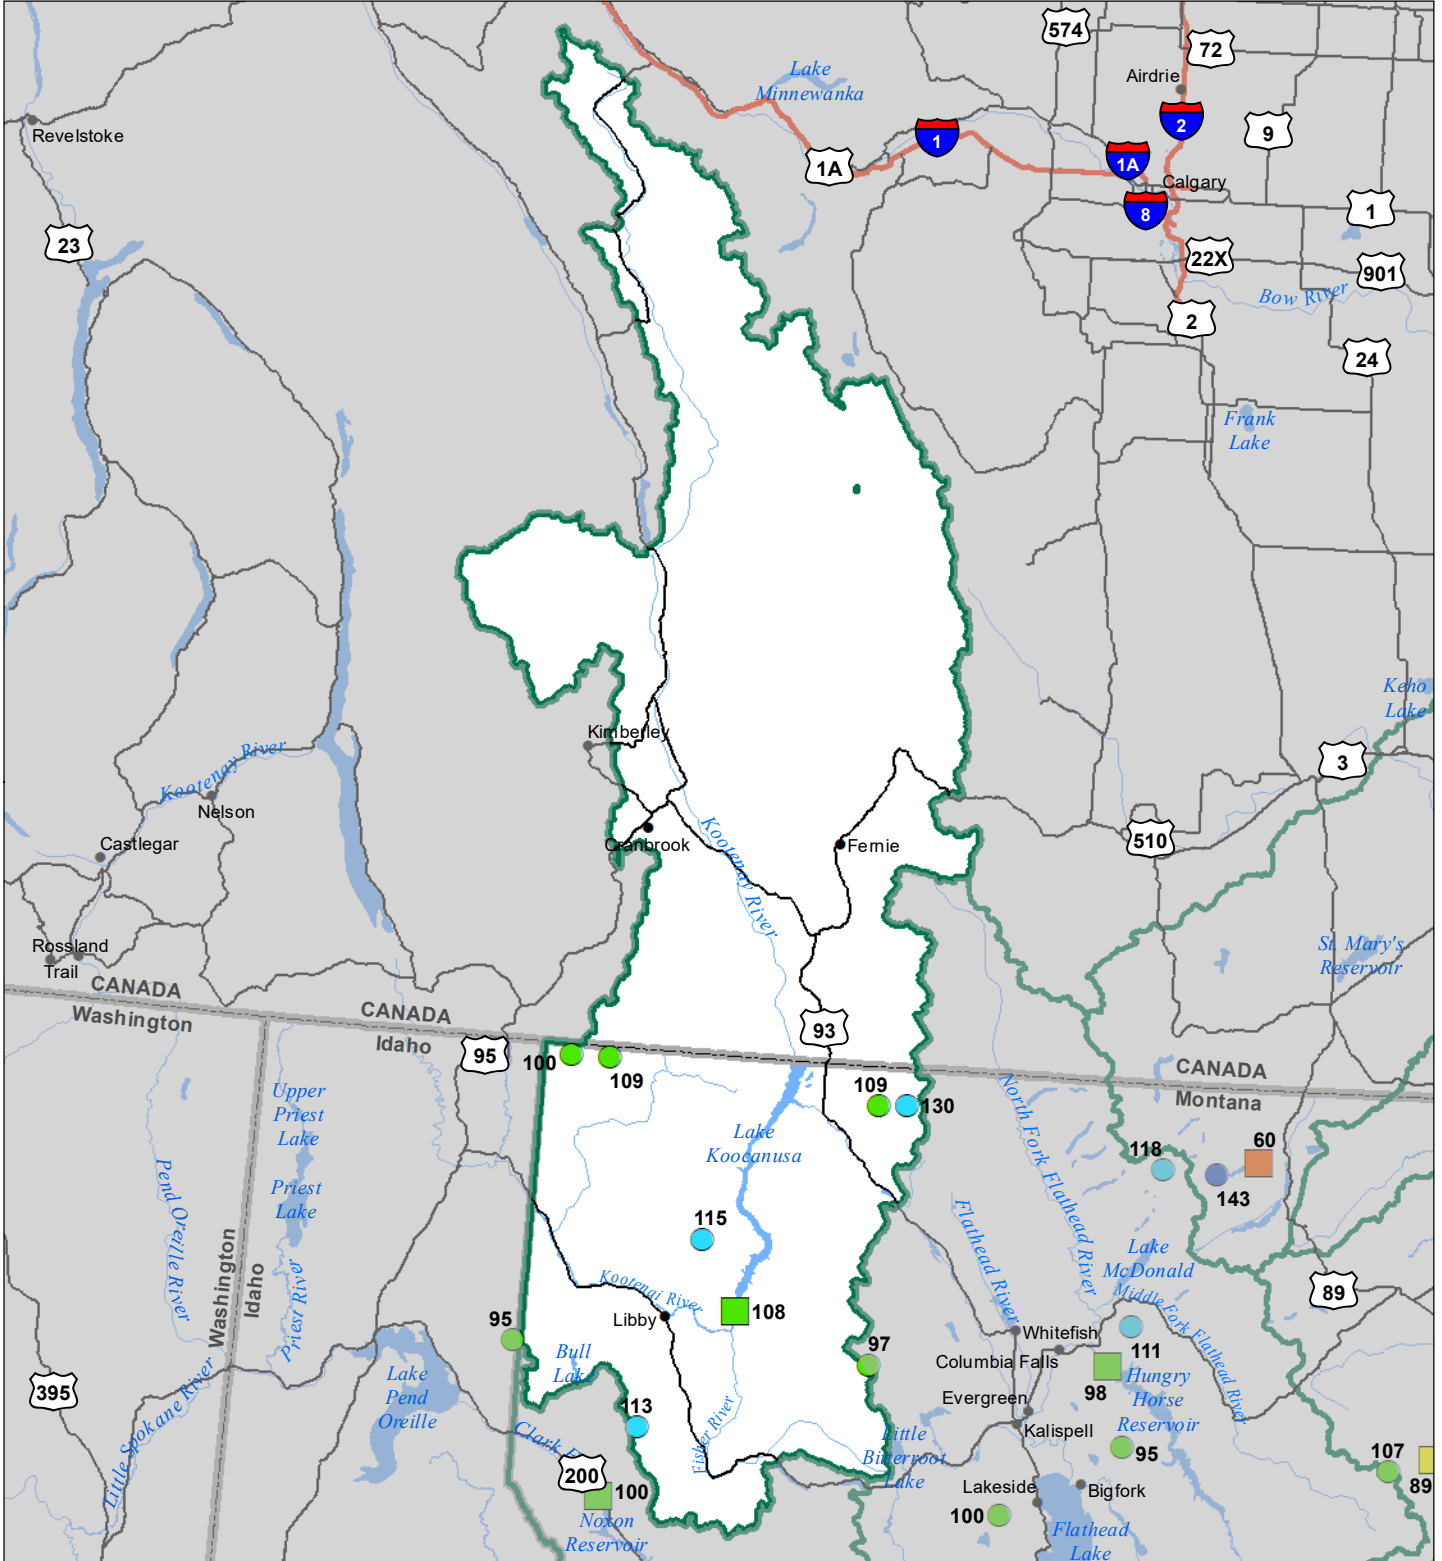

Kootenai River Basin Monthly Precipitation and Reservoir Levels Percentage of Normal January 1, 2023 (December 1, 2022 - January 1, 2023)

Precipitation Percent of Normal

SNOTEL		COOP/ACIS	
● > 150%	● 71 - 90%	● > 150%	● 71 - 90%
● 131 - 150%	● 51 - 70%	● 131 - 150%	● 51 - 70%
● 111 - 130%	● 1 - 50%	● 111 - 130%	● 1 - 50%
● 91 - 110%		● 91 - 110%	

Reservoirs Percent of Normal

■ > 150%
■ 131 - 150%
■ 111 - 130%
■ 91 - 110%
■ 71 - 90%
■ 51 - 70%
■ 1 - 50%