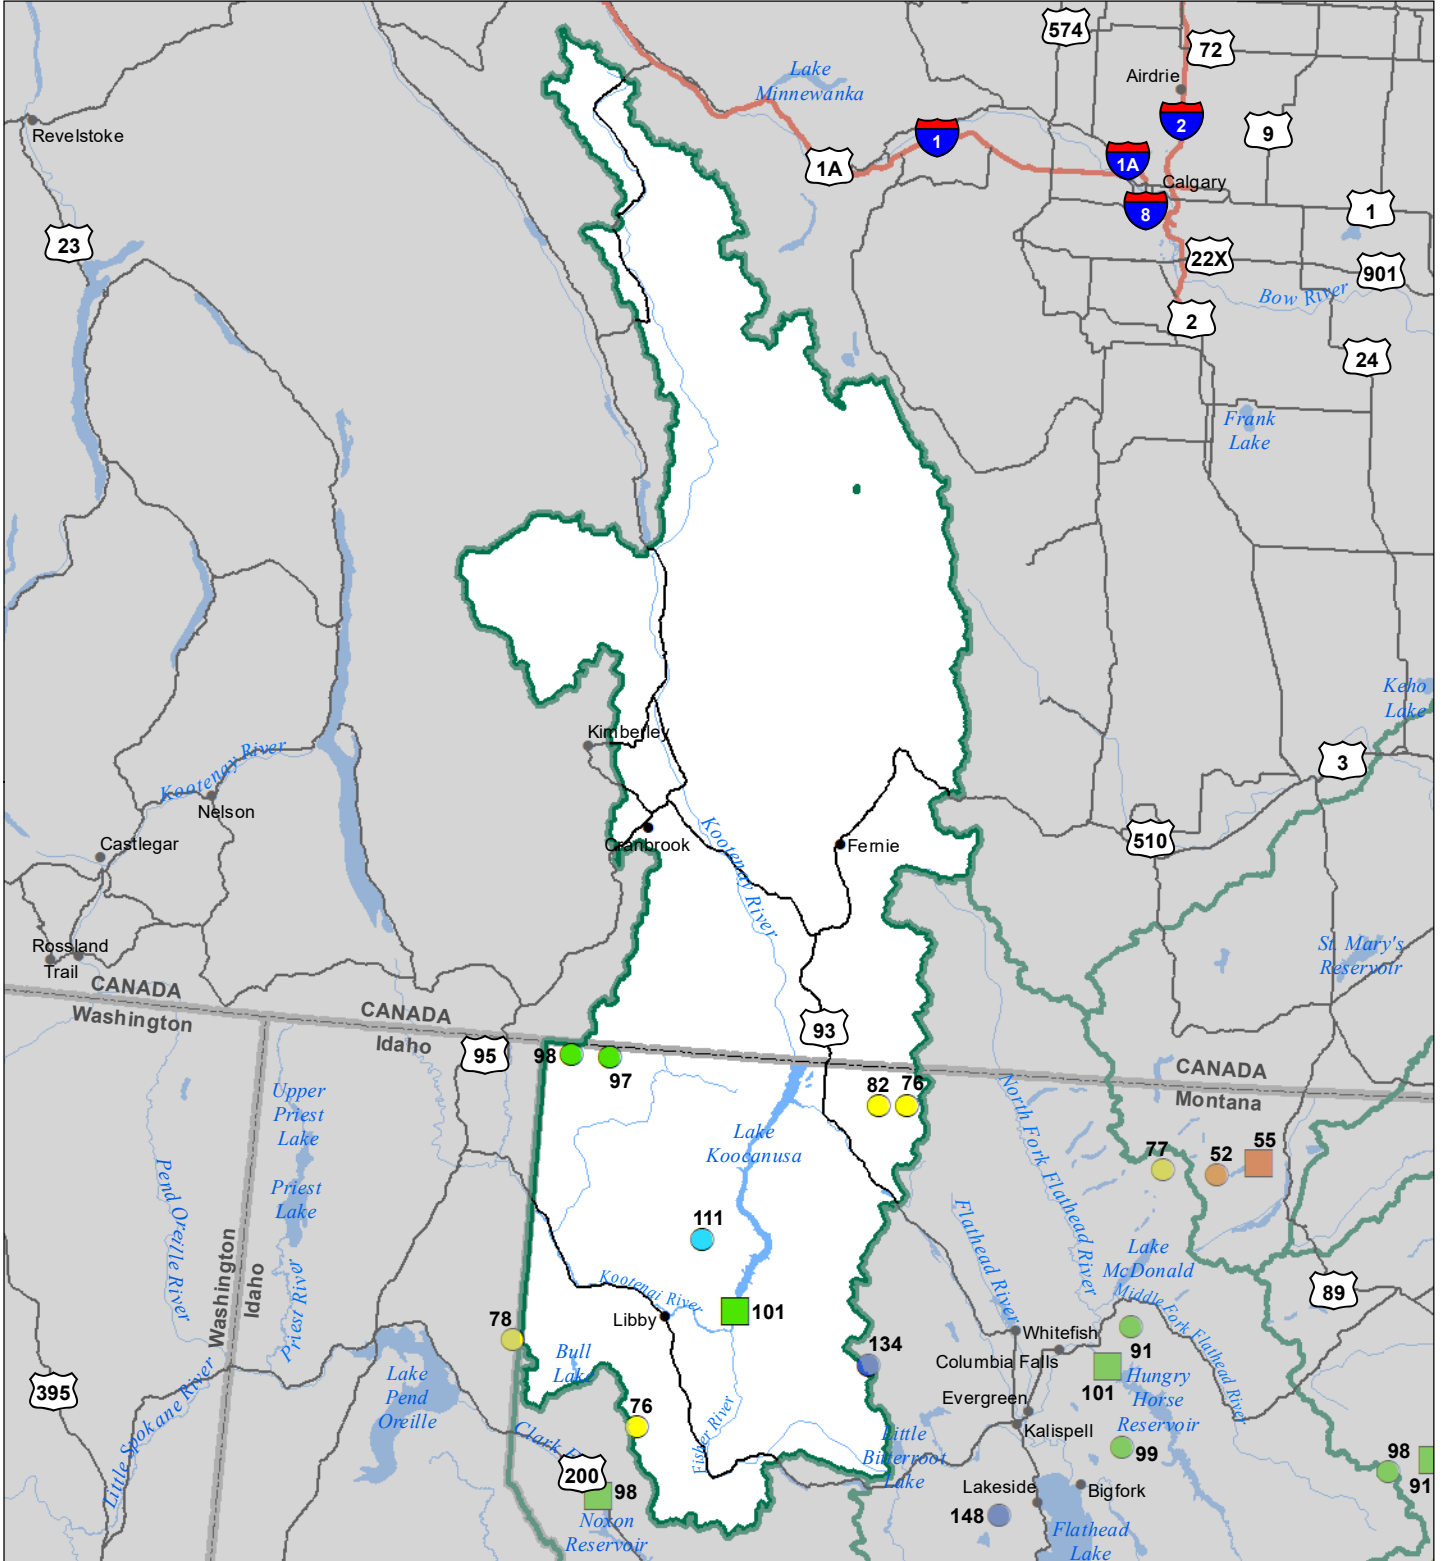

# Kootenai River Basin Monthly Precipitation and Reservoir Levels Percentage of Normal December 1, 2022 (November 1, 2022 - December 1, 2022)

### Precipitation Percent of Normal

#### SNOTEL

- > 150%
- 131 - 150%
- 111 - 130%
- 91 - 110%
- 71 - 90%
- 51 - 70%
- 1 - 50%