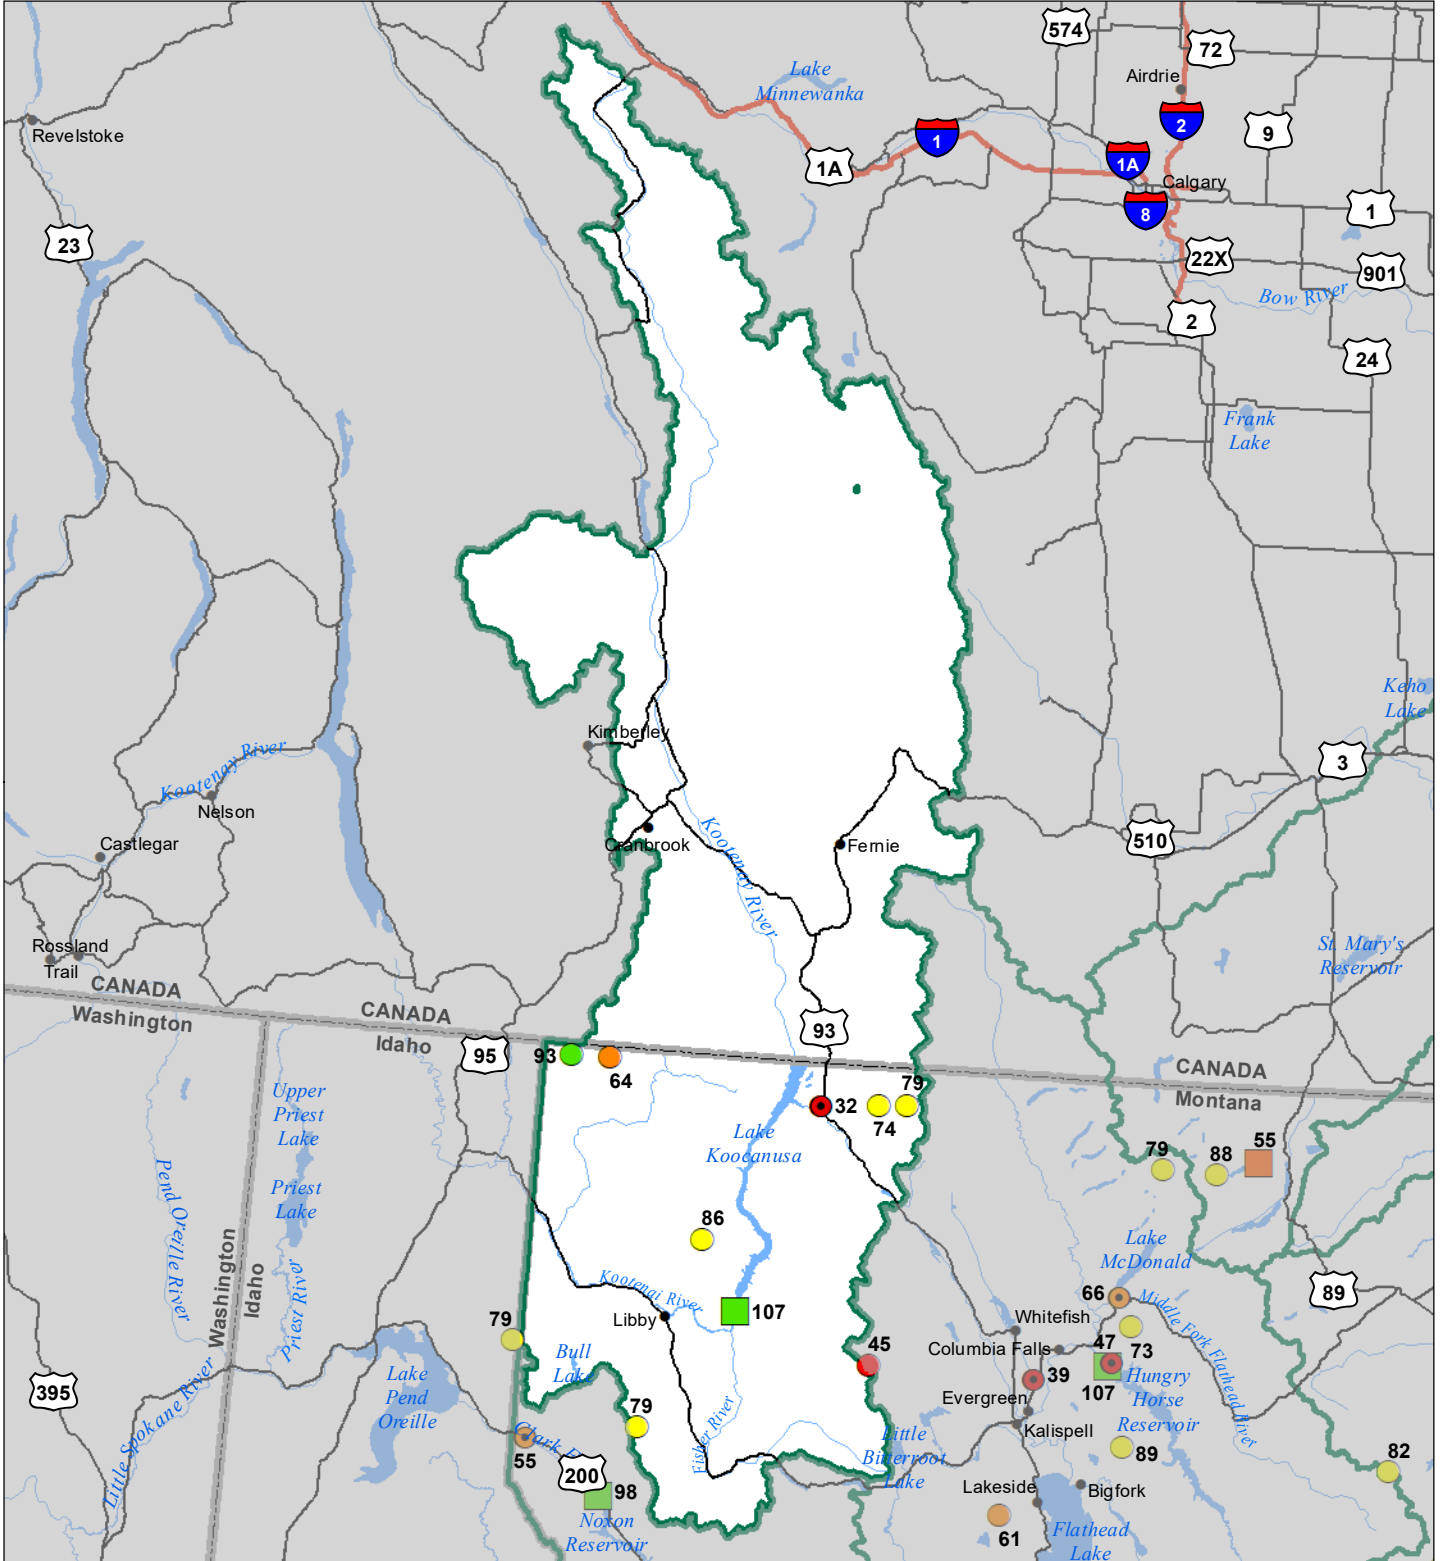

# Kootenai River Basin Monthly Precipitation and Reservoir Levels Percentage of Normal November 1, 2022 (October 1, 2022 - November 1, 2022)

### Precipitation Percent of Normal

#### SNOTEL

- > 150%
- 131 - 150%
- 111 - 130%
- 91 - 110%
- 71 - 90%
- 51 - 70%
- 1 - 50%