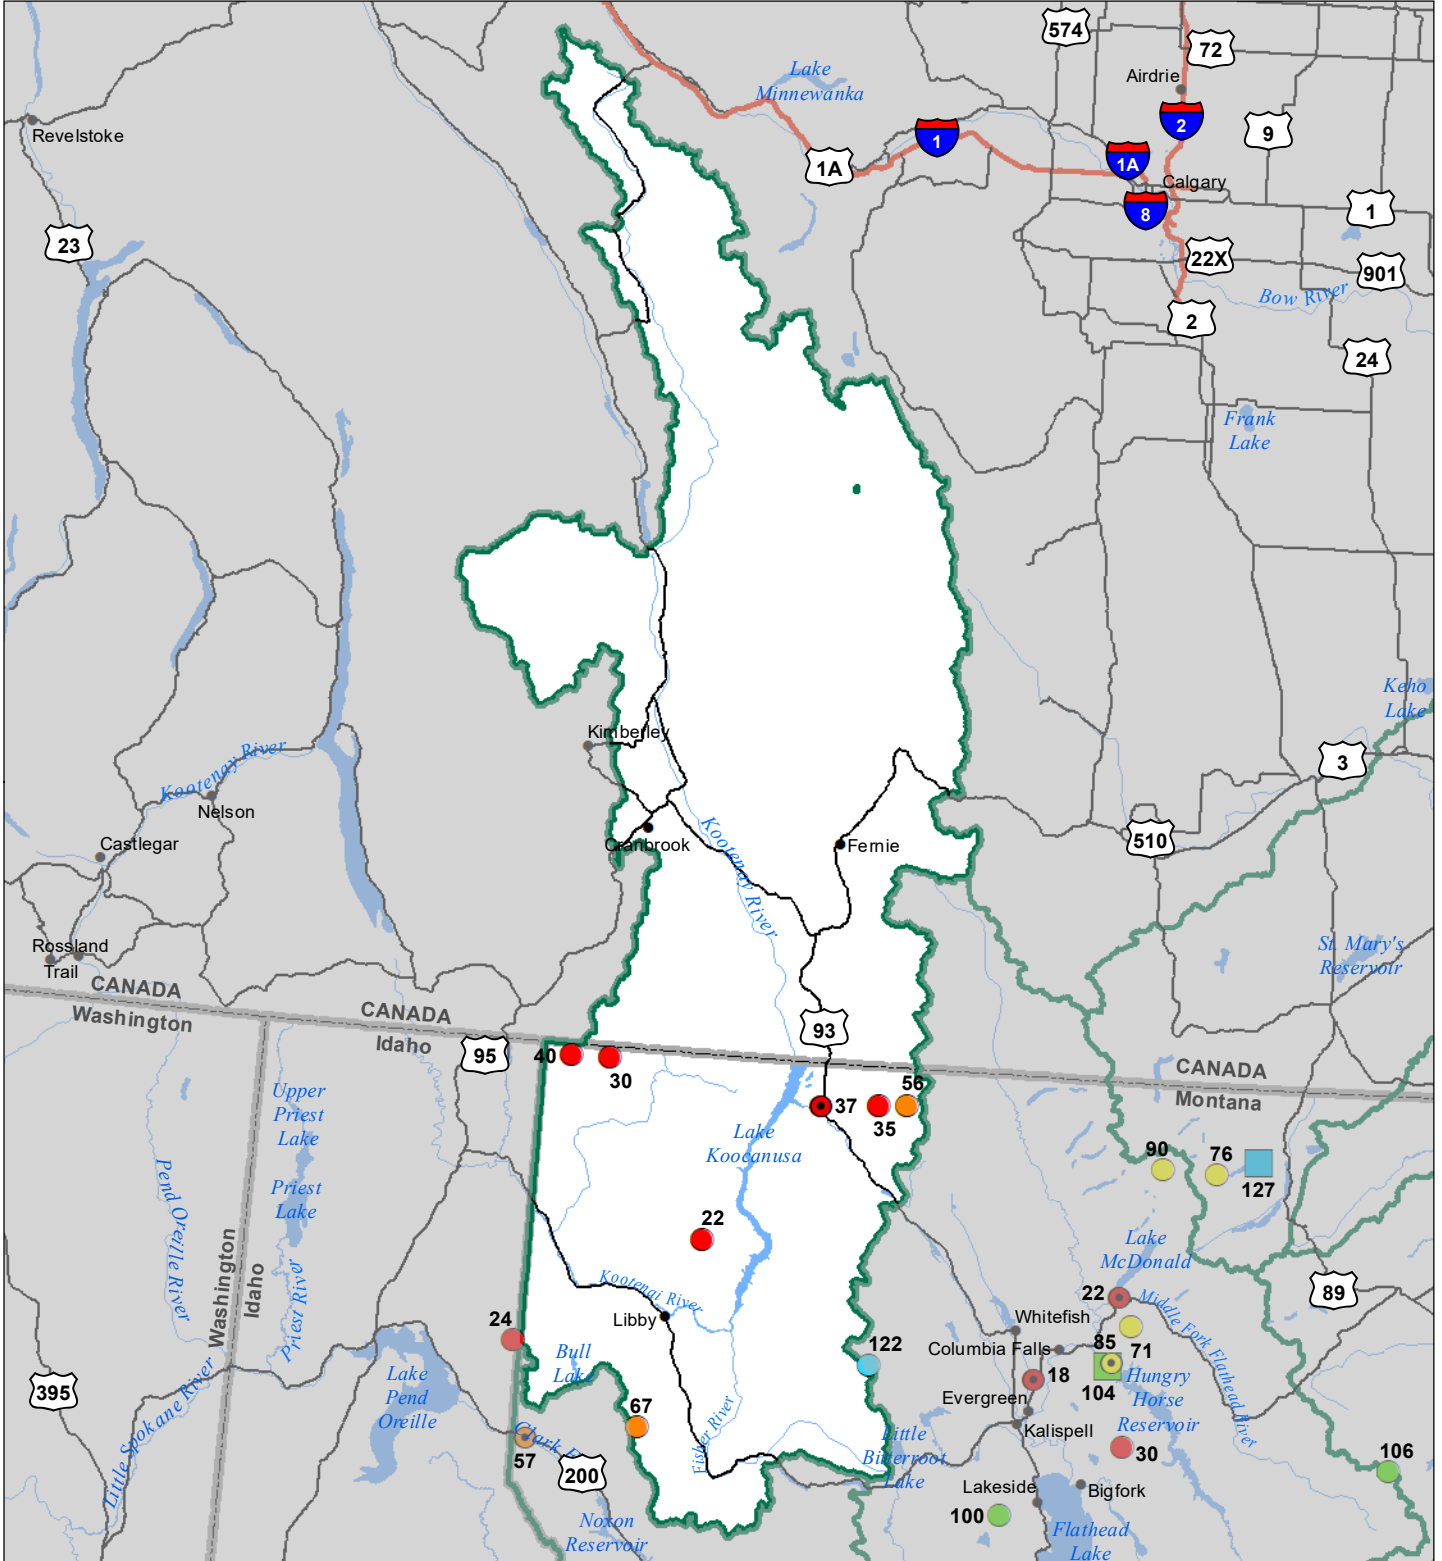

Kootenai River Basin Monthly Precipitation and Reservoir Levels Percentage of Normal September 1, 2022 (August 1, 2022 - September 1, 2022)

Precipitation Percent of Normal

SNOTEL

- > 150%
- 131 - 150%
- 111 - 130%
- 91 - 110%
- 71 - 90%
- 51 - 70%
- 1 - 50%

COOP/ACIS

- > 150%
- 131 - 150%
- 111 - 130%
- 91 - 110%
- 71 - 90%
- 51 - 70%
- 1 - 50%

Reservoirs Percent of Normal

- > 150%
- 131 - 150%
- 111 - 130%
- 91 - 110%
- 71 - 90%
- 51 - 70%
- 1 - 50%