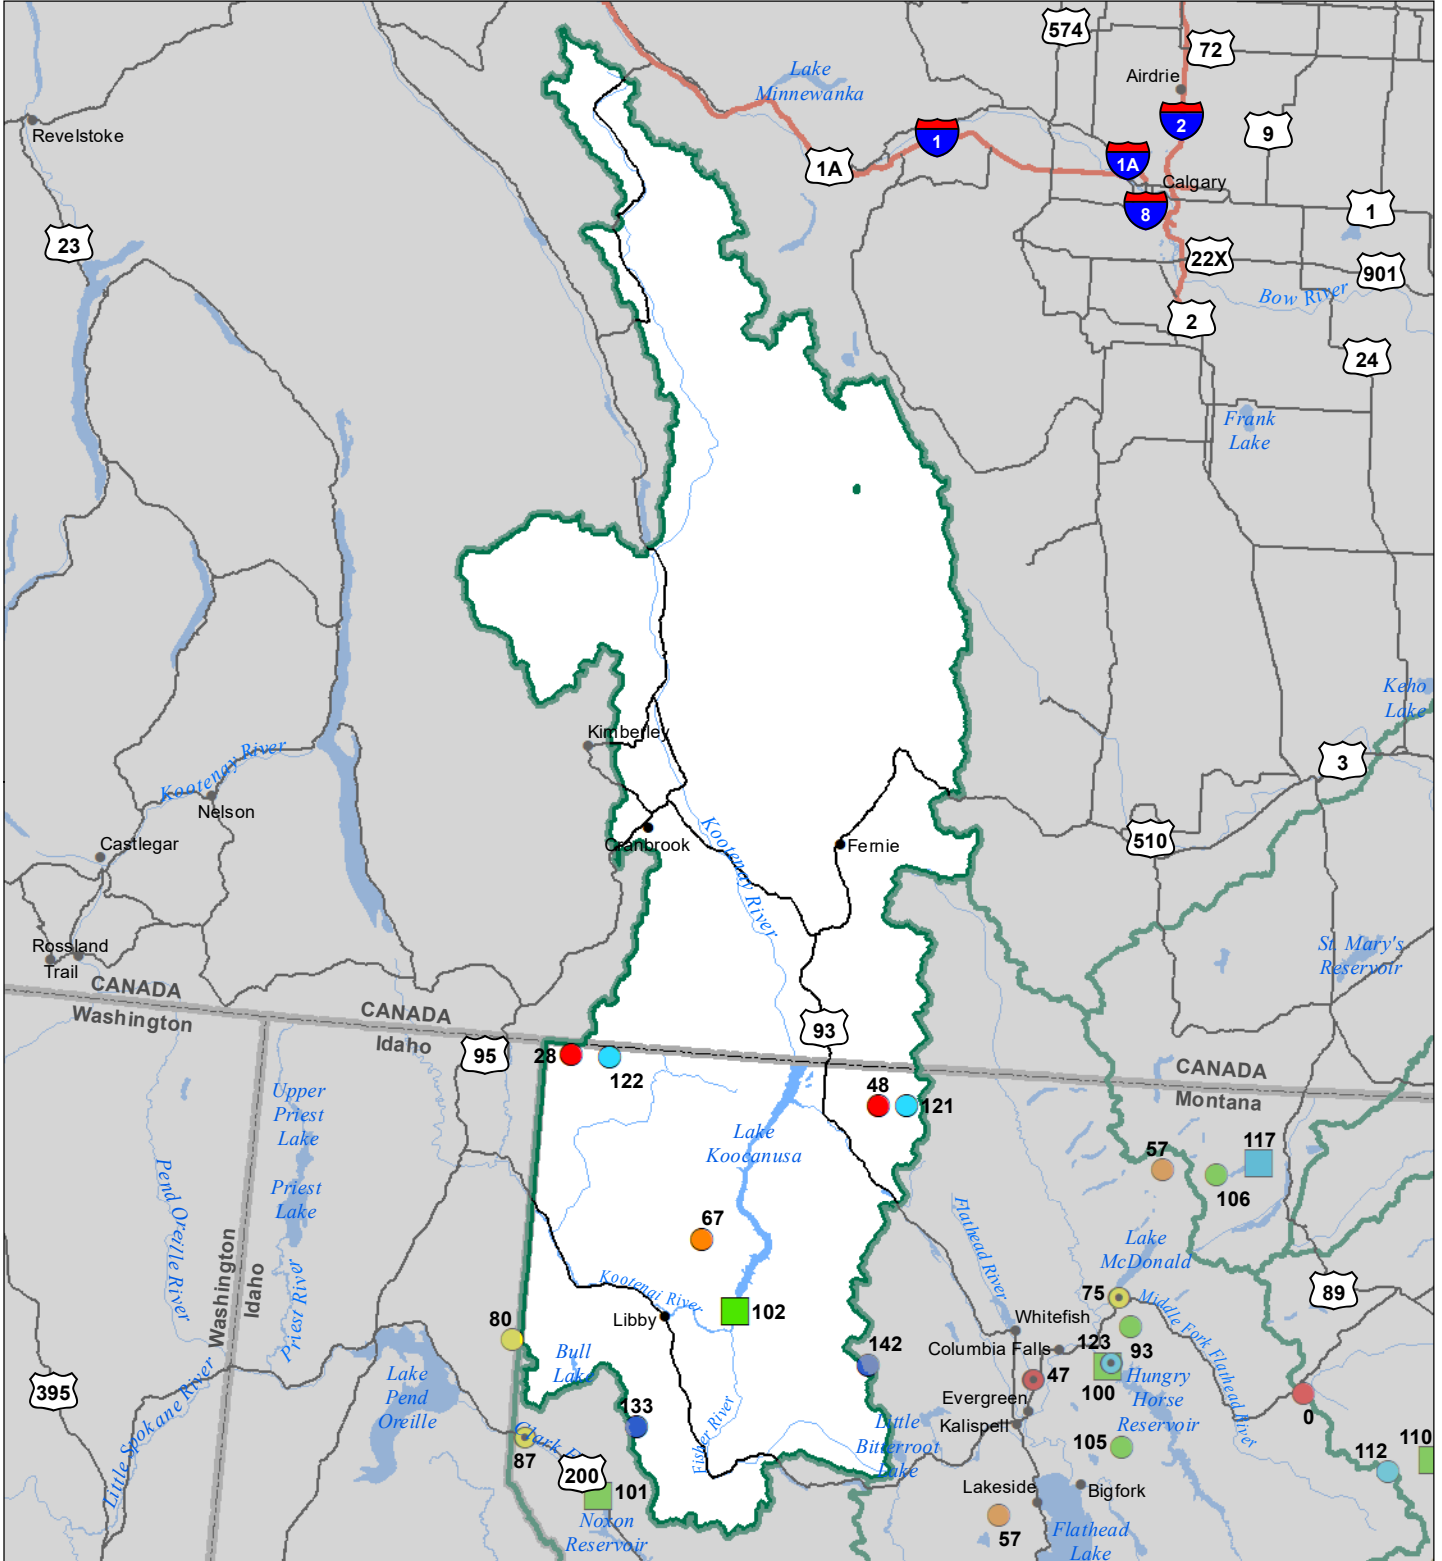

Kootenai River Basin Monthly Precipitation and Reservoir Levels Percentage of Normal August 1, 2022 (July 1, 2022 - August 1, 2022)

Precipitation Percent of Normal

SNOTEL

- > 150%
- 131 - 150%
- 111 - 130%
- 91 - 110%
- 71 - 90%
- 51 - 70%
- 1 - 50%

COOP/ACIS

- > 150%
- 131 - 150%
- 111 - 130%
- 91 - 110%
- 71 - 90%
- 51 - 70%
- 1 - 50%

Reservoirs Percent of Normal

- > 150%
- 131 - 150%
- 111 - 130%
- 91 - 110%
- 71 - 90%
- 51 - 70%
- 1 - 50%